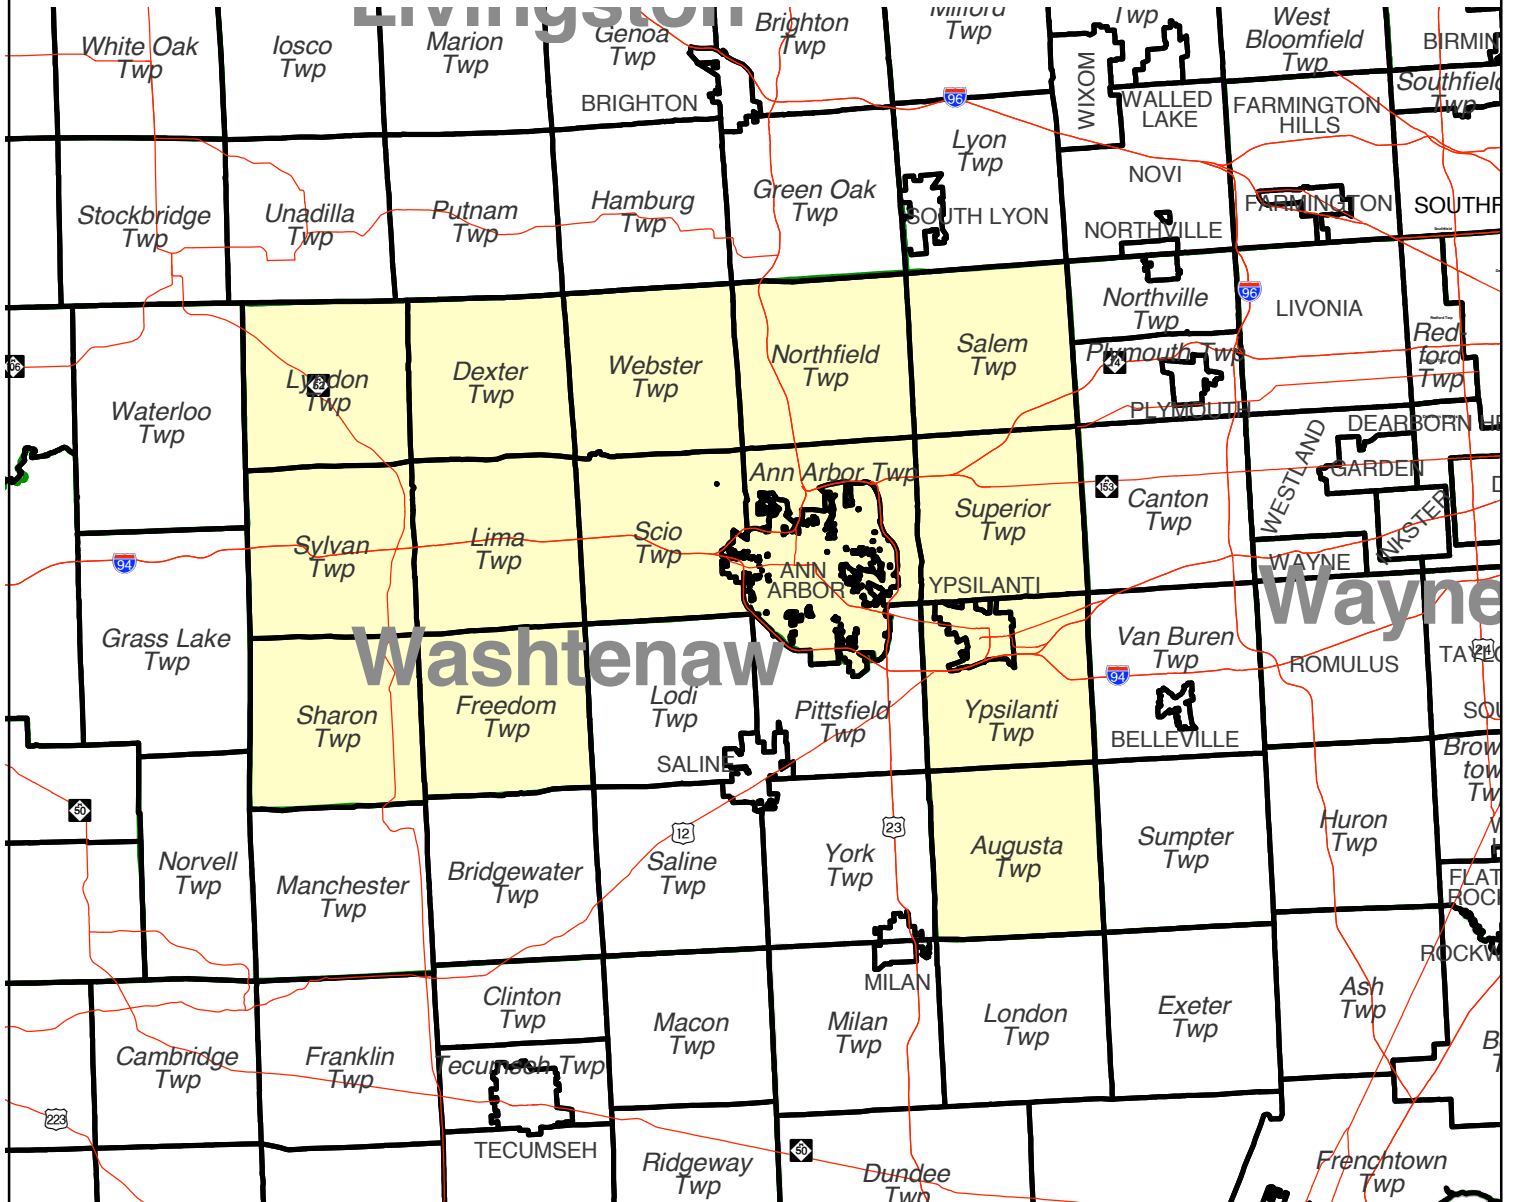

MICHIGAN STATE SENATE DISTRICT 18

- Highway
- Minor Civil Division
- District Boundary
- County Boundary

Michigan State Senate

District 18

Washtenaw County (part)

Ann Arbor city

Ann Arbor township

Augusta township

Dexter township

Freedom township

Lima township

Lyndon township

Northfield township

Pittsfield township (part)

All Pittsfield township islands contained within the city of Ann Arbor.

Salem township

Scio township

Sharon township

Superior township

Sylvan township

Webster township

Ypsilanti city

Ypsilanti township