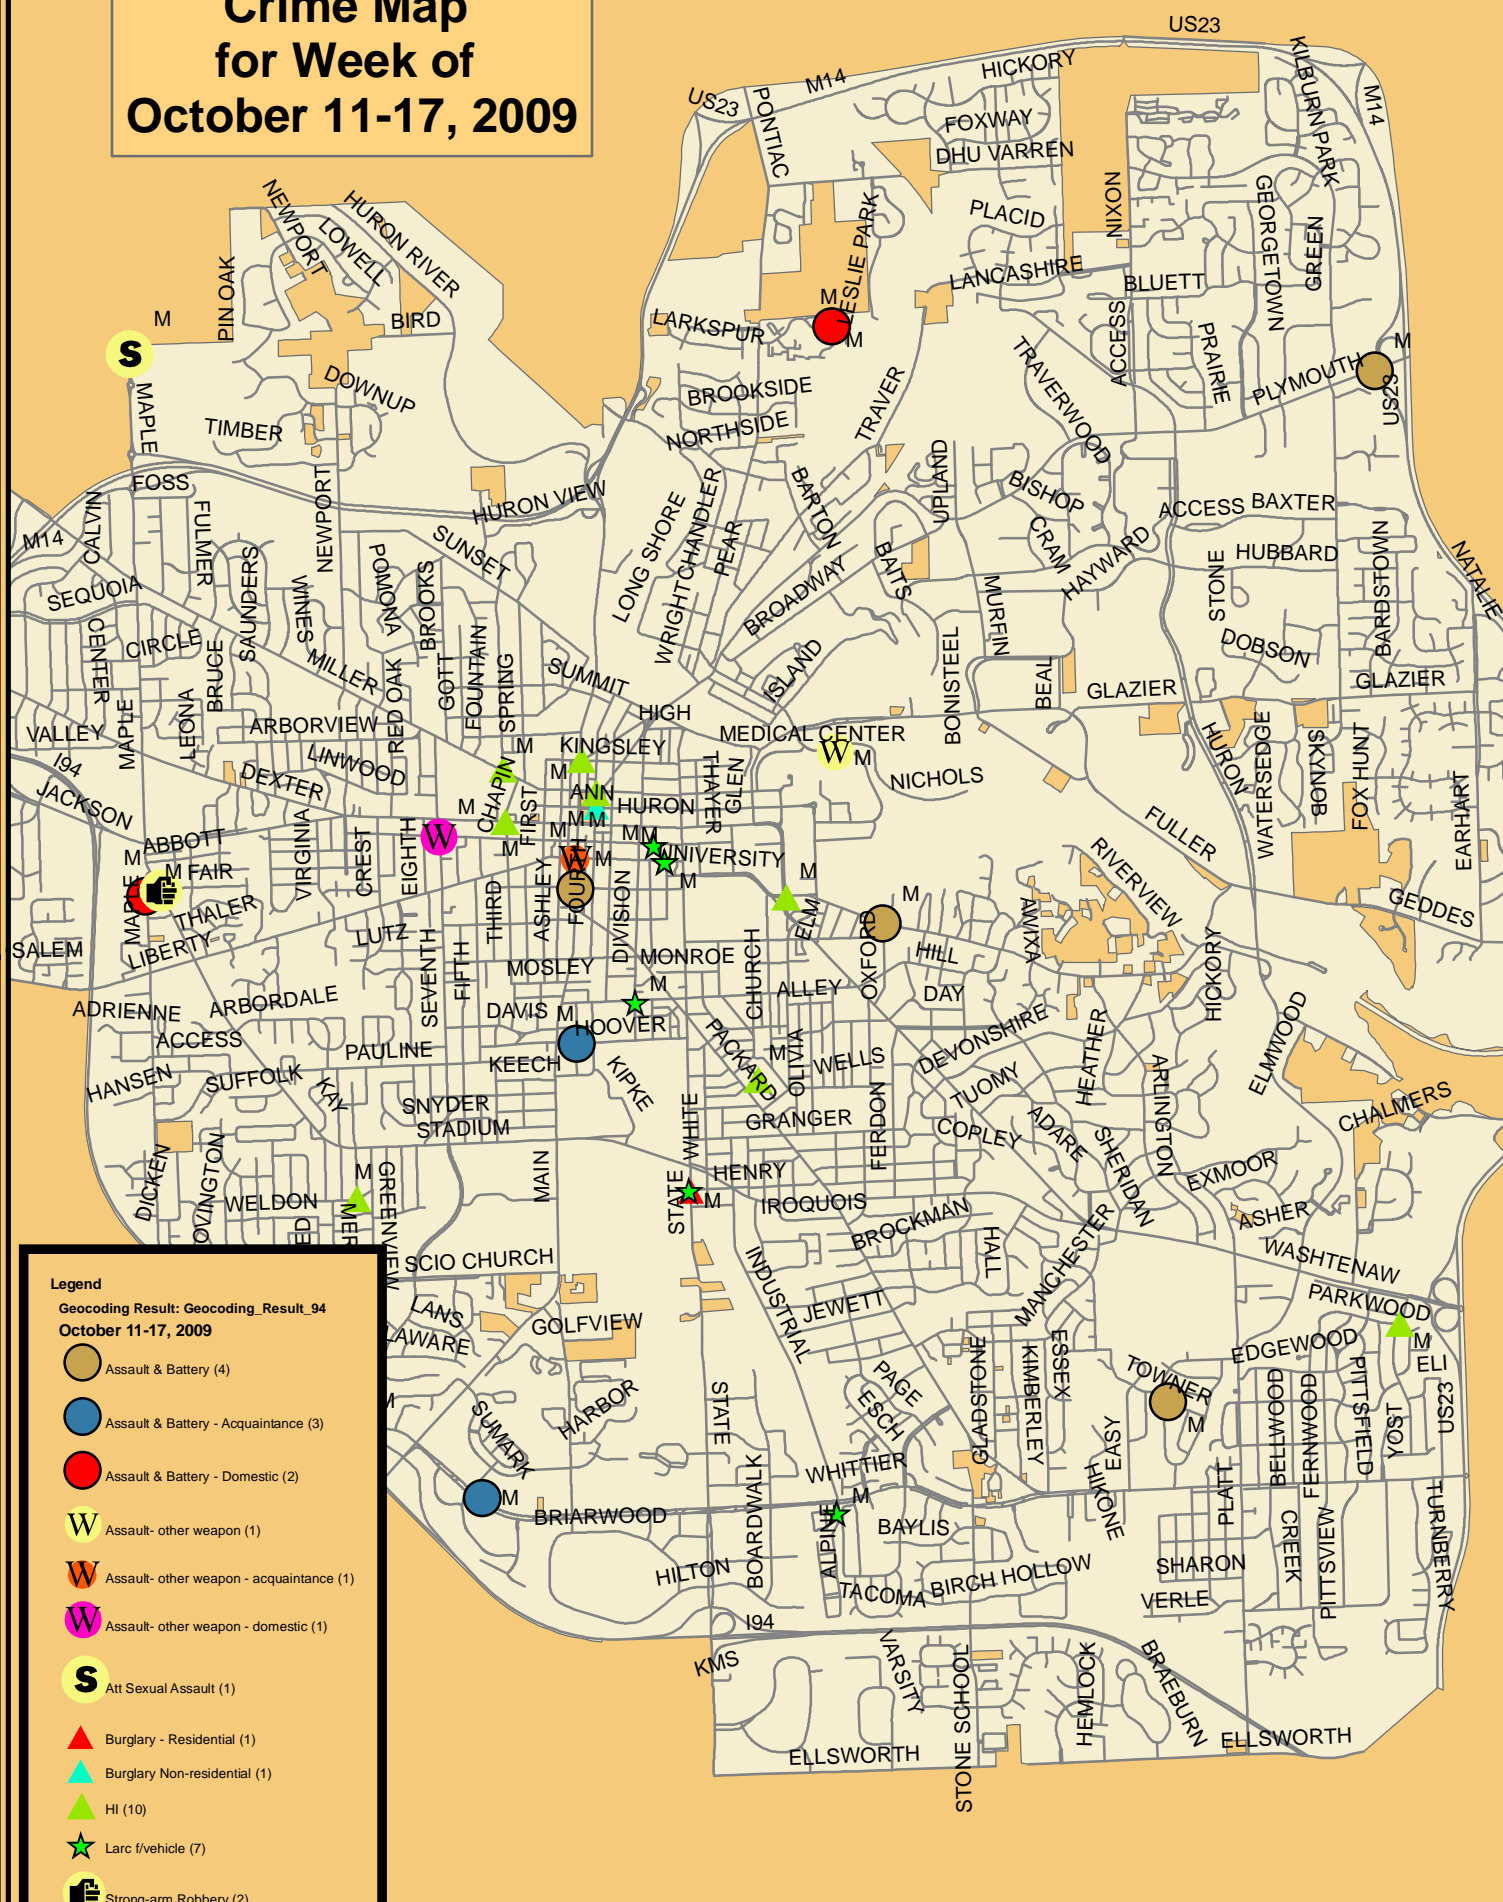

Crime Map for Week of October 11-17, 2009

Legend

Geocoding Result: Geocoding_Result_94
October 11-17, 2009

-  Assault & Battery (4)
-  Assault & Battery - Acquaintance (3)
-  Assault & Battery - Domestic (2)
-  Assault- other weapon (1)
-  Assault- other weapon - acquaintance (1)
-  Assault- other weapon - domestic (1)
-  Att Sexual Assault (1)
-  Burglary - Residential (1)
-  Burglary Non-residential (1)
-  HI (10)
-  Larc f/vehicle (7)
-  Strong-arm Robbery (2)