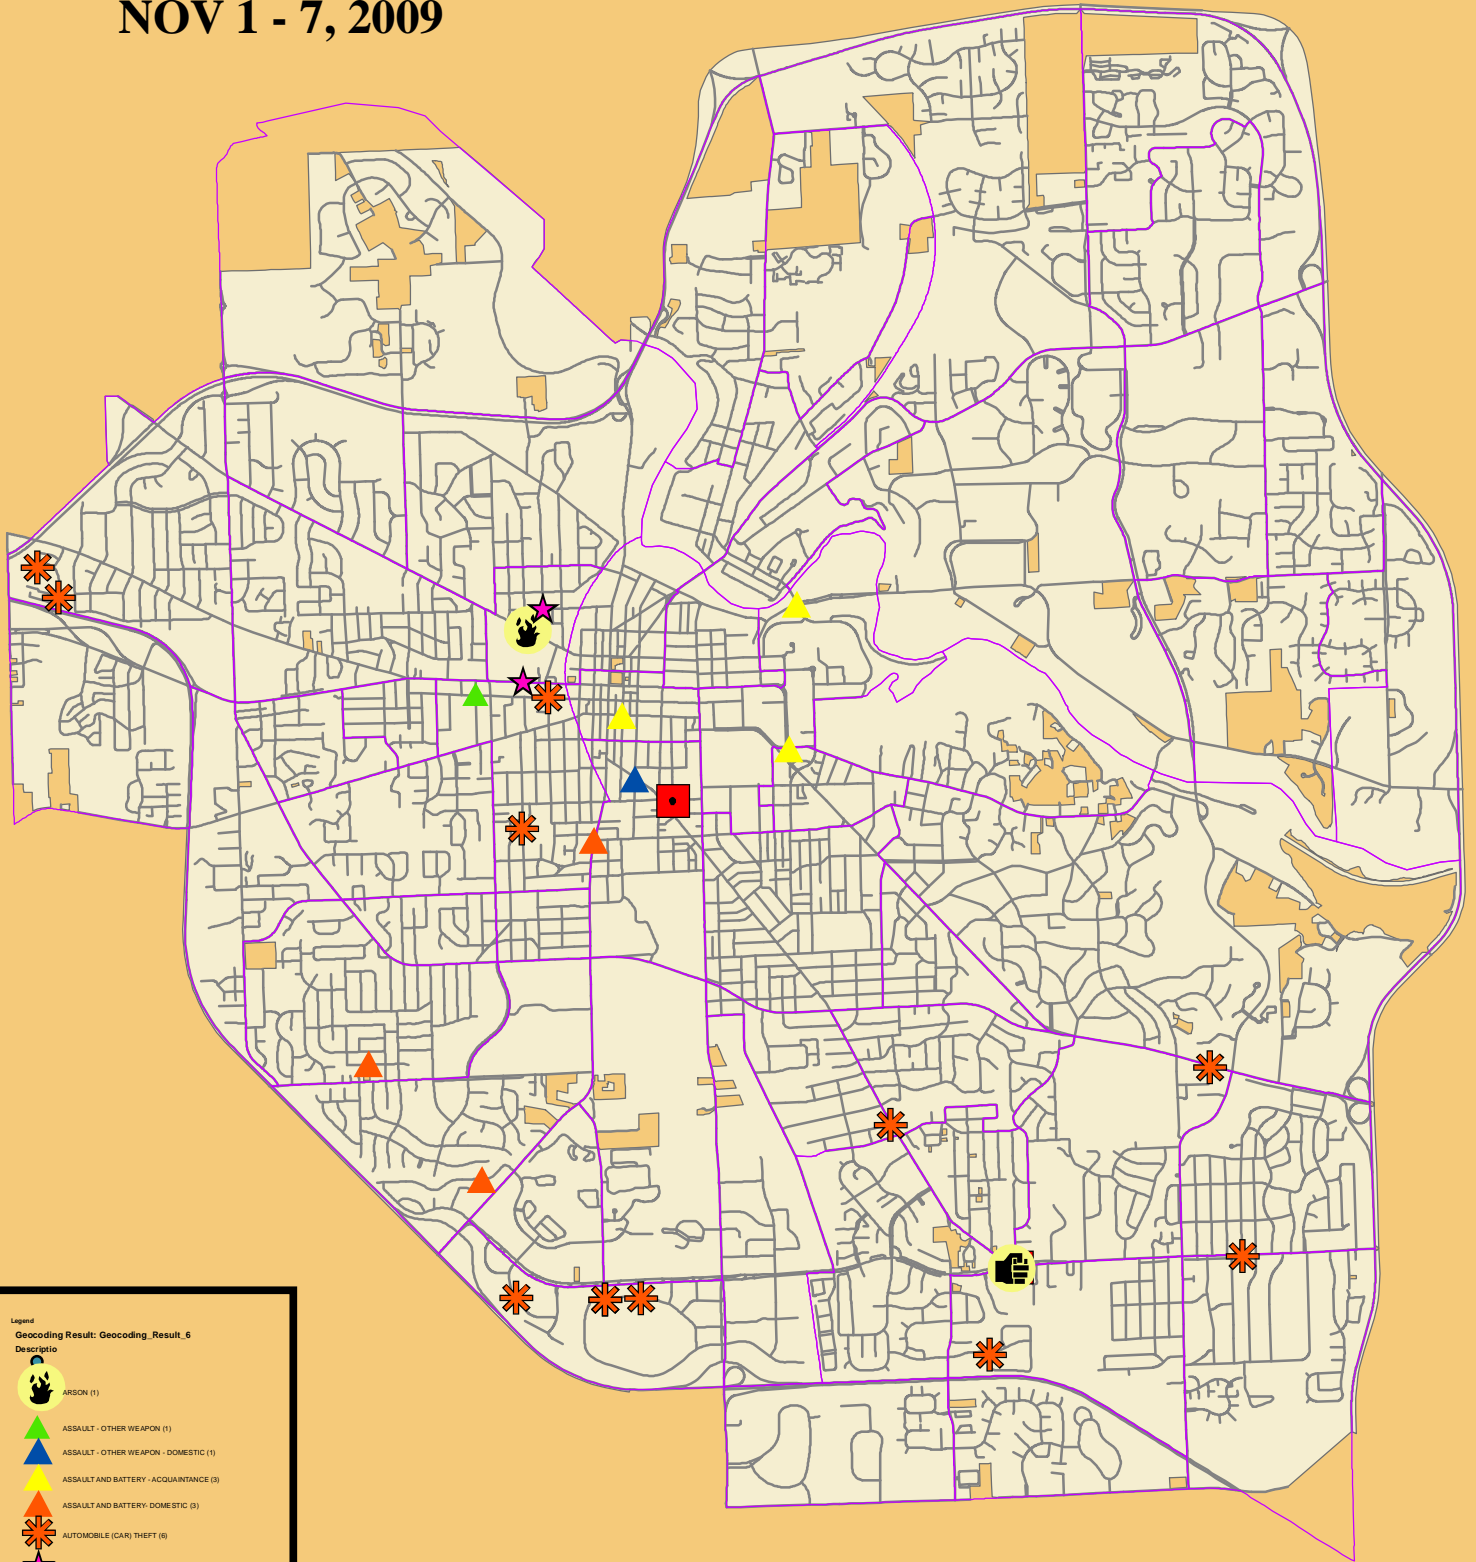

Crime Map For Time Period NOV 1 - 7, 2009

Legend
Geocoding Result: Geocoding_Result_6
Description

-  ARSON (1)
-  ASSAULT - OTHER WEAPON (1)
-  ASSAULT - OTHER WEAPON - DOMESTIC (1)
-  ASSAULT AND BATTERY - ACQUAINTANCE (2)
-  ASSAULT AND BATTERY - DOMESTIC (3)
-  AUTOMOBILE (CAR) THEFT (6)
-  BURGLARY - NON-RESIDENTIAL (2)
-  HOME INVASION (3)
-  LARCENY VEHICLE (6)
-  ROBBERY - STRONG-ARM (1)
-  SEXUAL ASSAULT - ACQUAINTANCE (1)