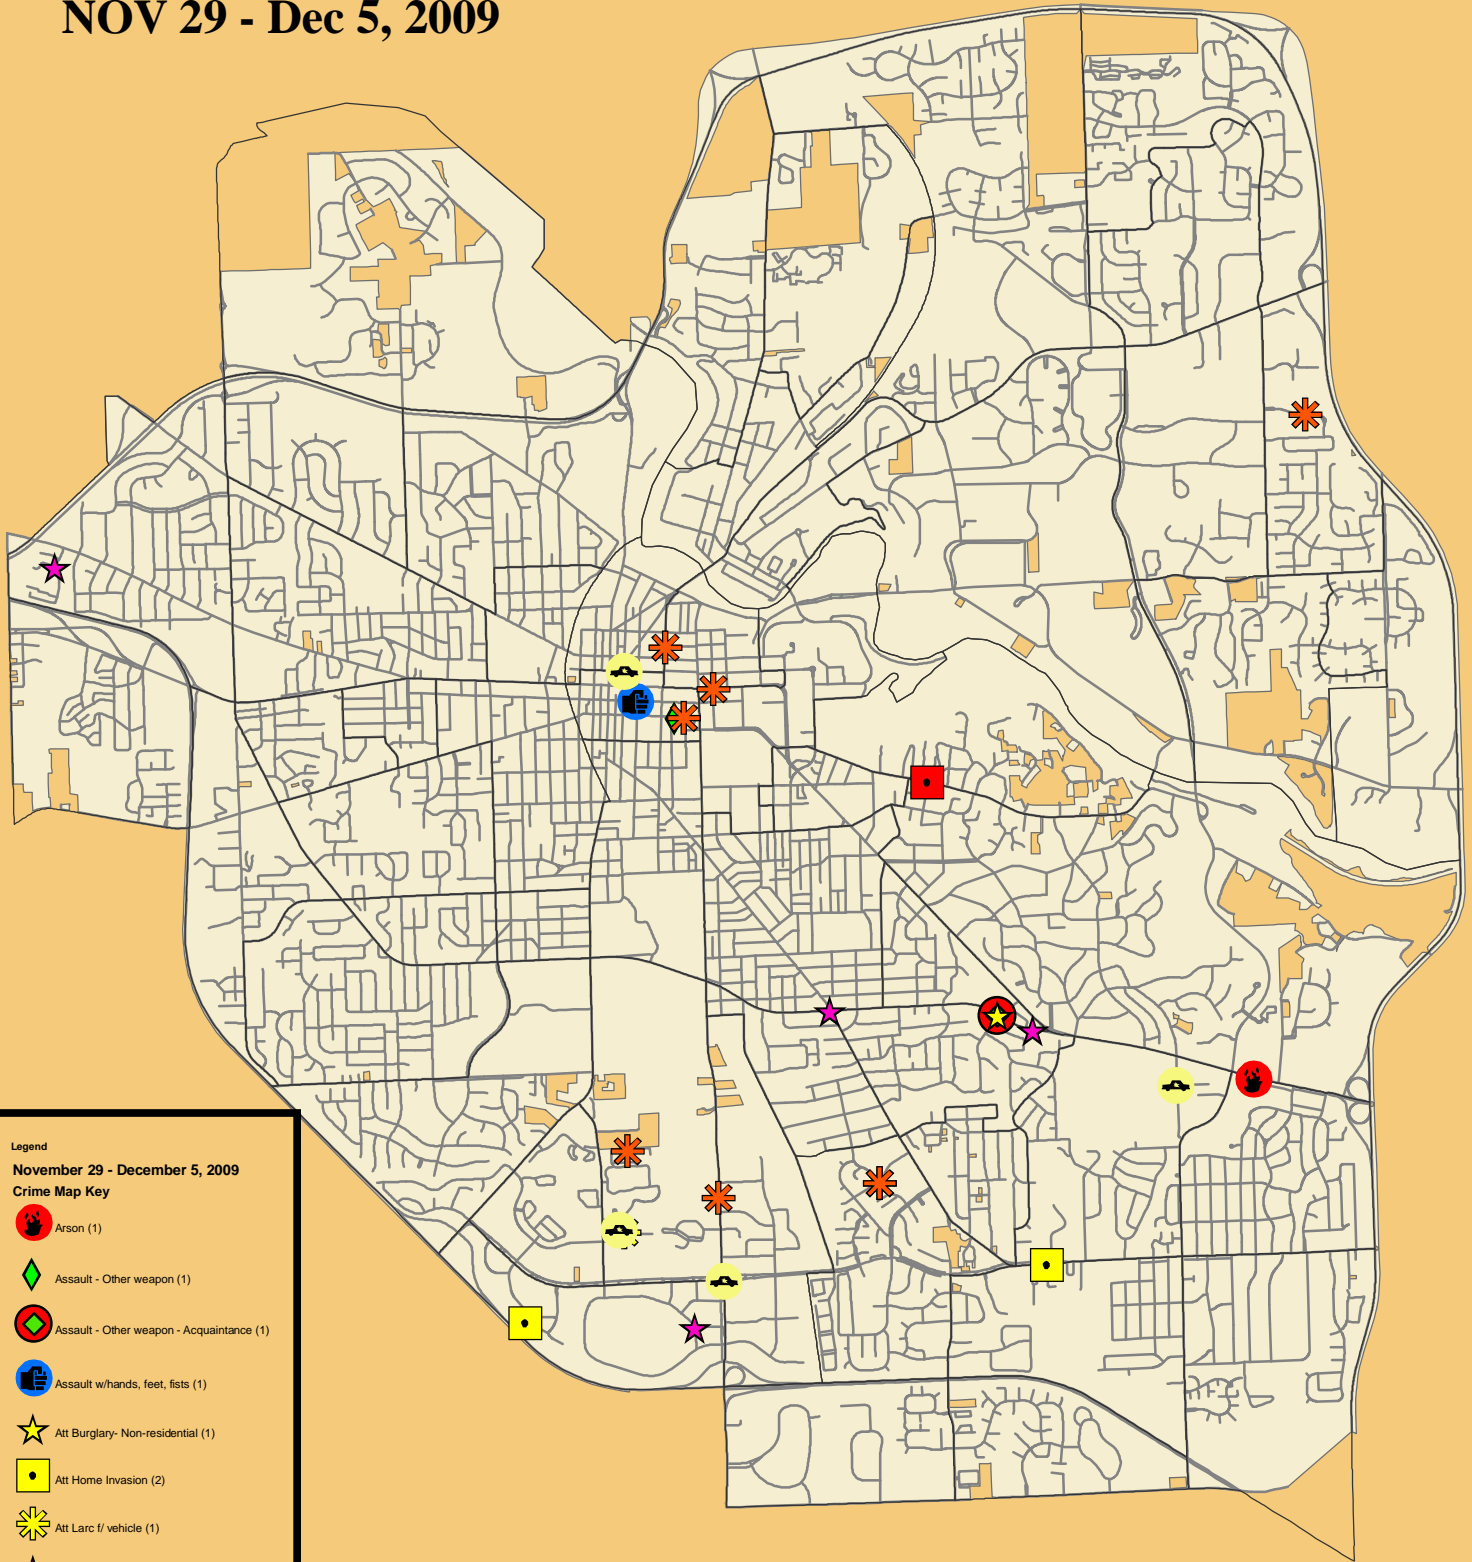

# Crime Map

## For Time Period

### NOV 29 - Dec 5, 2009

**Legend**  
**November 29 - December 5, 2009**  
**Crime Map Key**

-  Arson (1)
-  Assault - Other weapon (1)
-  Assault - Other weapon - Acquaintance (1)
-  Assault w/hands, feet, fists (1)
-  Att Burglary- Non-residential (1)
-  Att Home Invasion (2)
-  Att Larc f/ vehicle (1)
-  Burglary- Non-residential (4)
-  Home Invasion (1)
-  Larc f/vehicle (11)
-  Vehicle Theft (4)