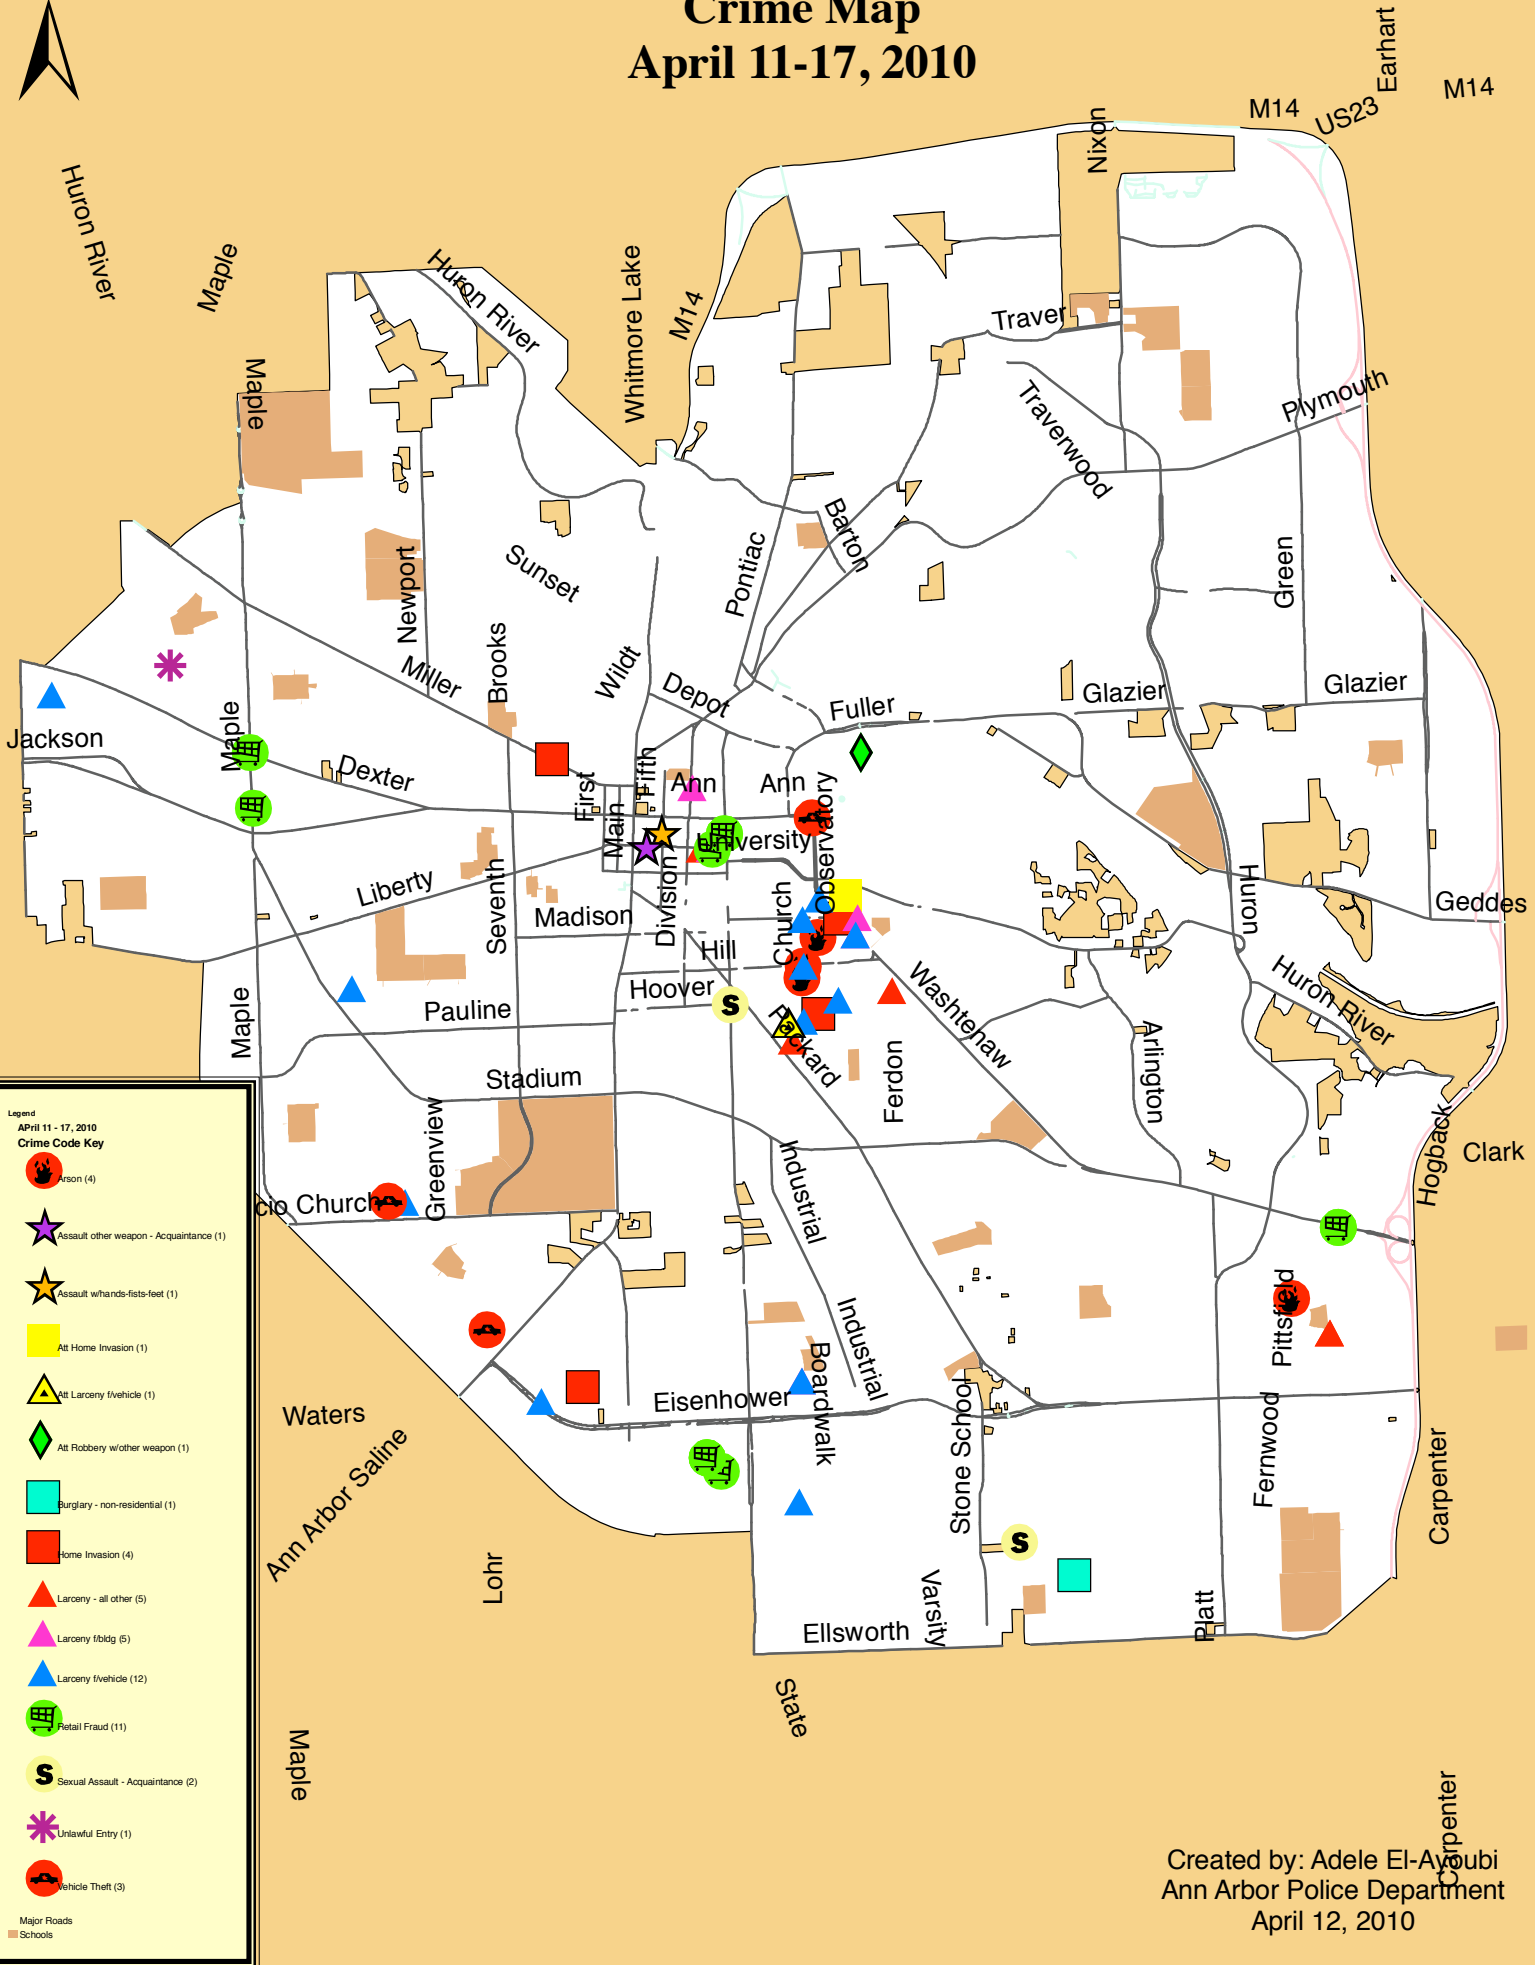

Crime Map

April 11-17, 2010

Legend
 APRIL 11 - 17, 2010
Crime Code Key

- Arson (4)
- Assault other weapon - Acquaintance (1)
- Assault w/hands-fists-feet (1)
- Att Home Invasion (1)
- Att Larceny f/vehicle (1)
- Att Robbery w/other weapon (1)
- Burglary - non-residential (1)
- Home Invasion (4)
- Larceny - all other (5)
- Larceny f/bldg (5)
- Larceny f/vehicle (12)
- Retail Fraud (11)
- Sexual Assault - Acquaintance (2)
- Unlawful Entry (1)
- Vehicle Theft (3)

Major Roads
 Schools