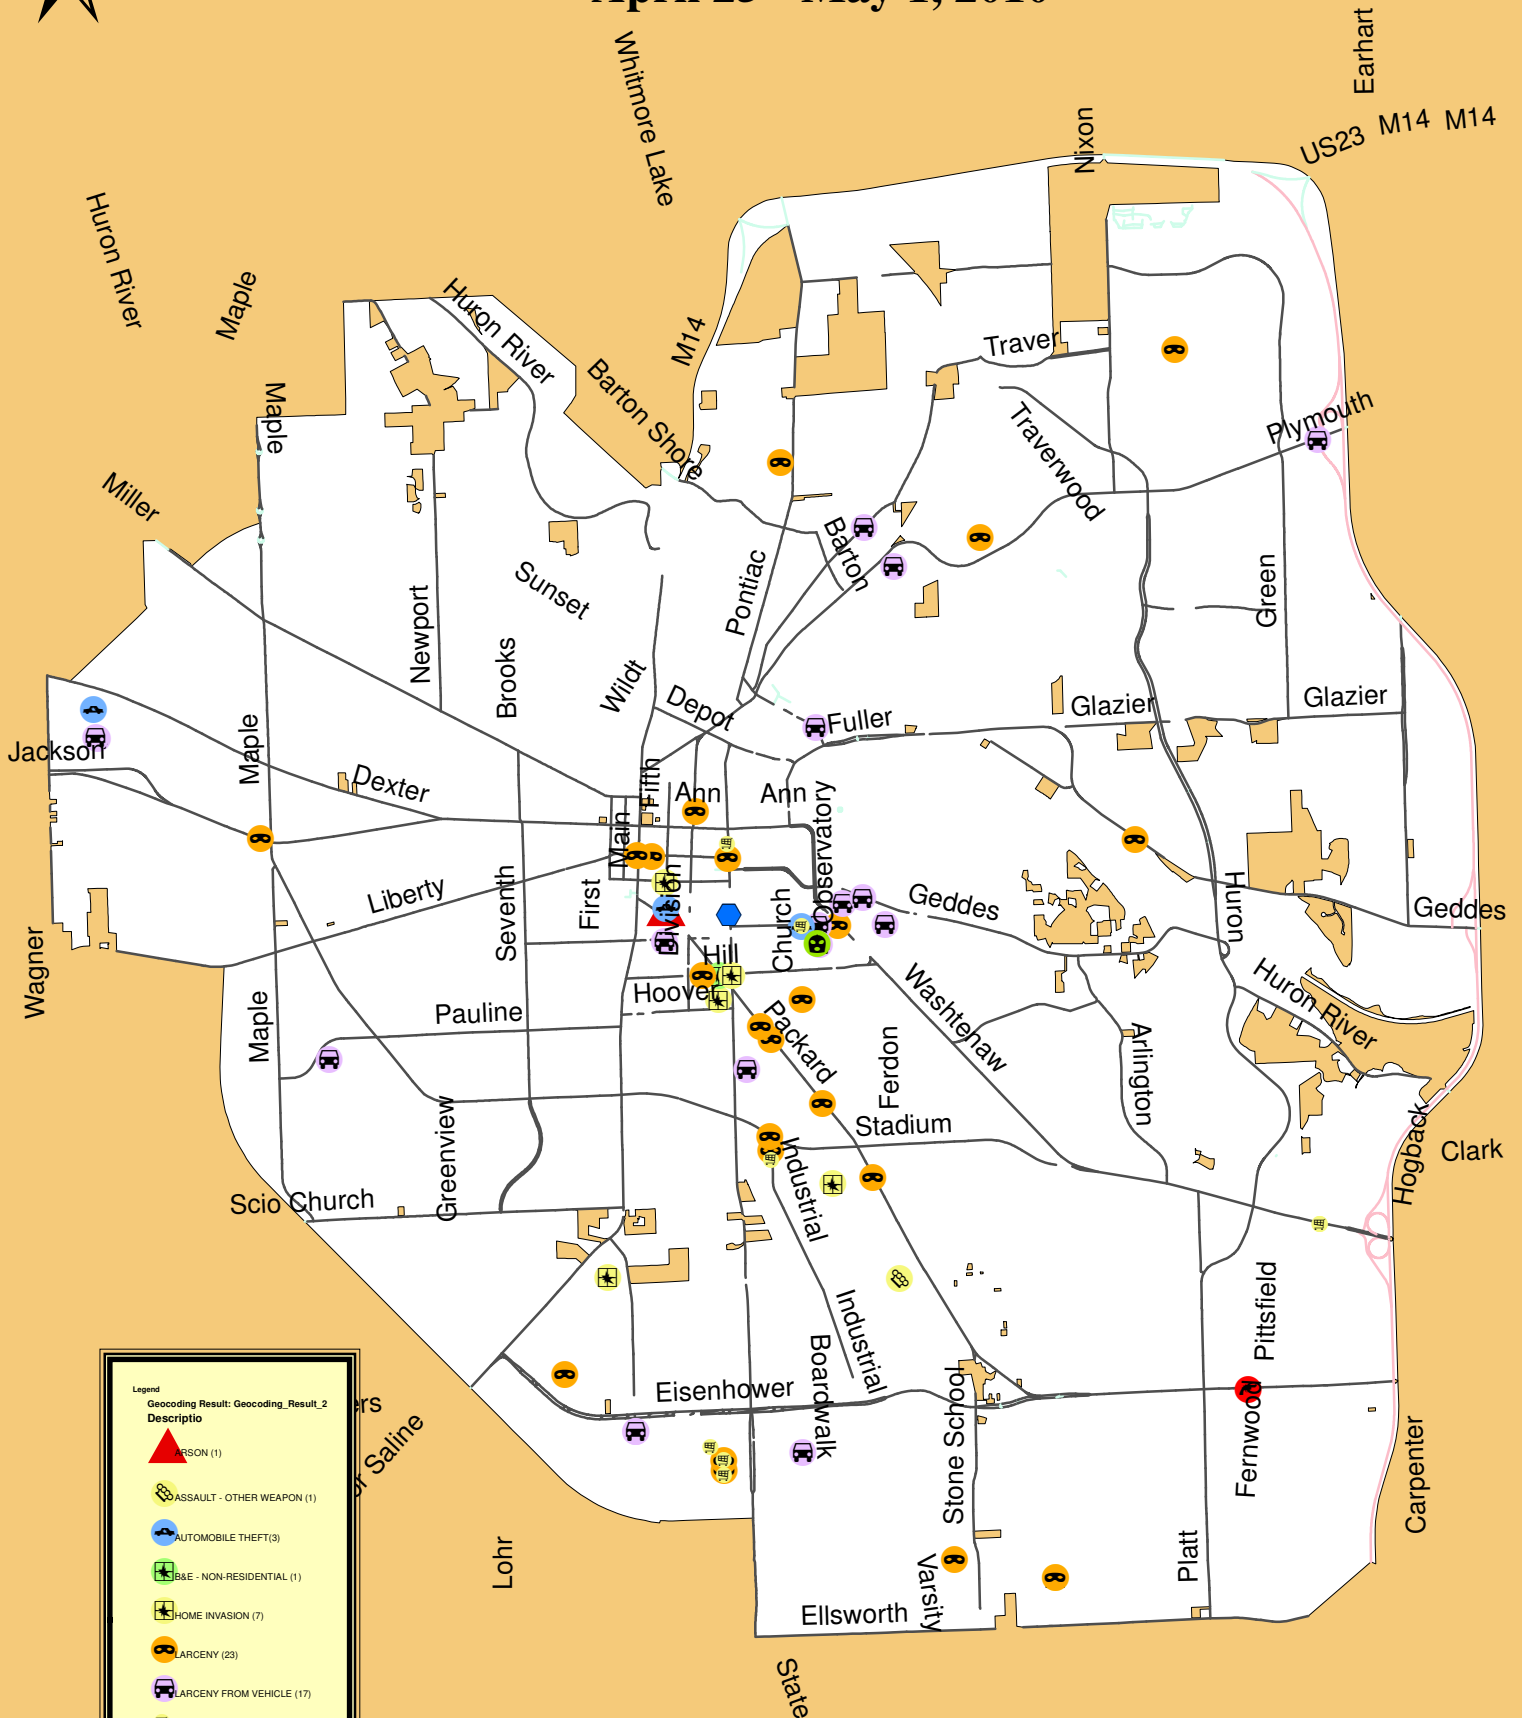

Crime Stats

April 25 - May 1, 2010

Legend

Geocoding Result: Geocoding_Result_2

Descriptor

- ARSON (1)
- ASSAULT - OTHER WEAPON (1)
- AUTOMOBILE THEFT (3)
- B&E - NON-RESIDENTIAL (1)
- HOME INVASION (7)
- LARCENY (23)
- LARCENY FROM VEHICLE (17)
- RETAIL FRAUD (8)
- ROBBERY - STRONG-ARM (1)
- ROBBERY WITH FIREARM (1)
- UNLAWFUL ENTRY (1)

fRoads

Created by: Susan Cottone
Ann Arbor Police Department
May 4, 2010