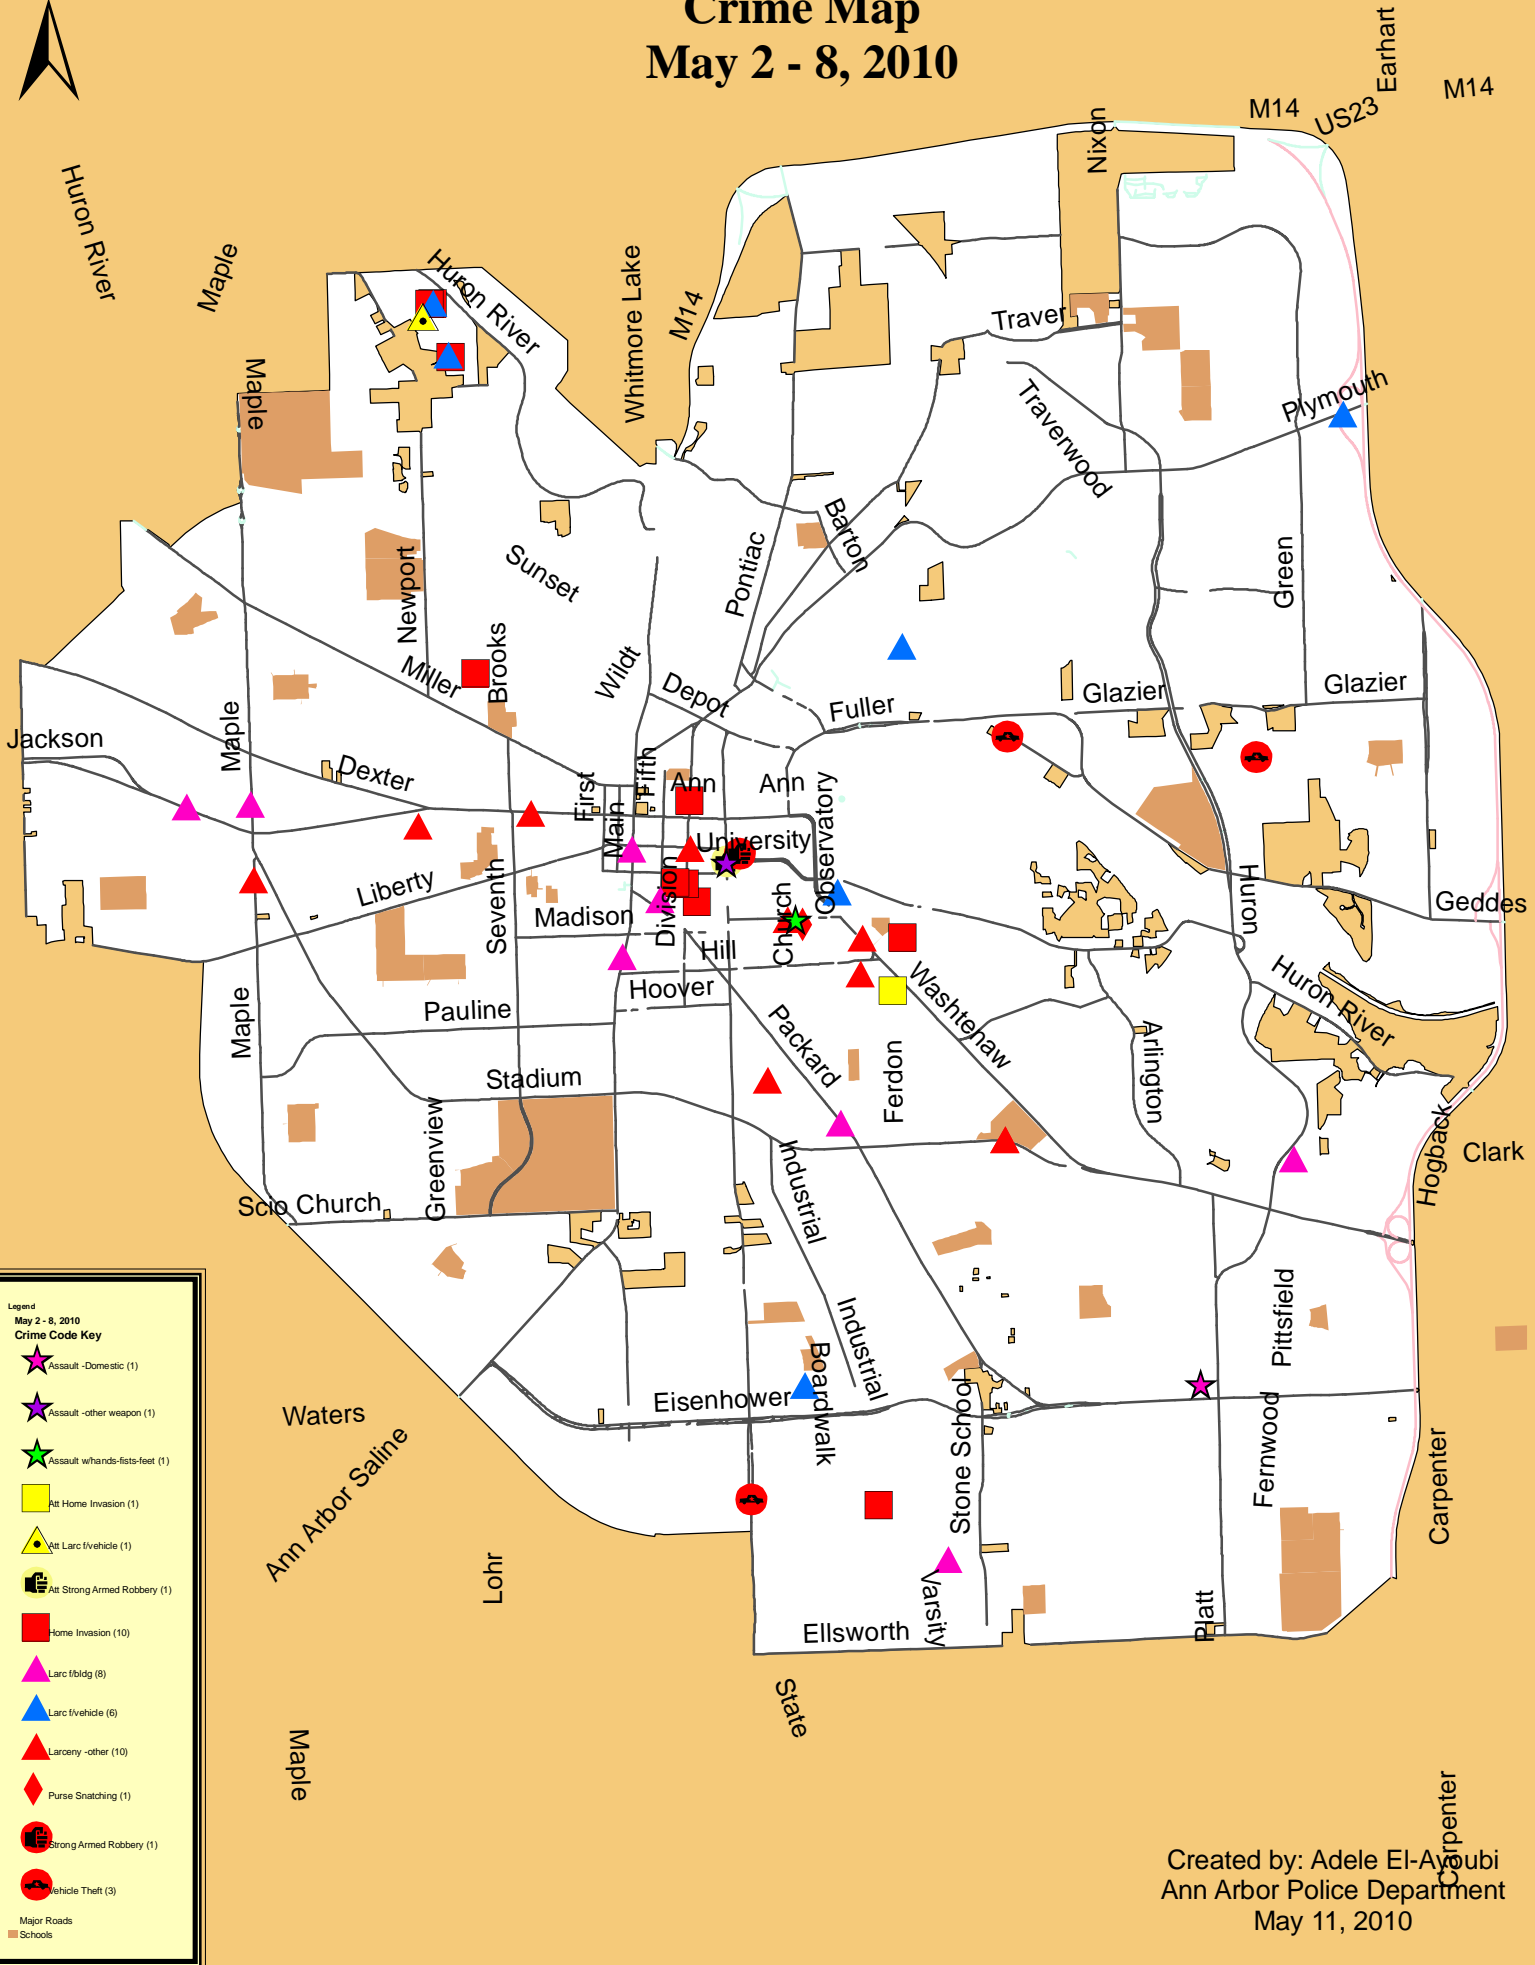

Crime Map

May 2 - 8, 2010

Legend
 May 2 - 8, 2010
Crime Code Key

- Assault - Domestic (1)
- Assault - other weapon (1)
- Assault w/hands-fists-feet (1)
- At Home Invasion (1)
- At Larc fvehicle (1)
- At Strong Armed Robbery (1)
- Home Invasion (10)
- Larc f/bldg (8)
- Larc fvehicle (6)
- Larceny -other (10)
- Purse Snatching (1)
- Strong Armed Robbery (1)
- Vehicle Theft (3)
- Major Roads
- Schools