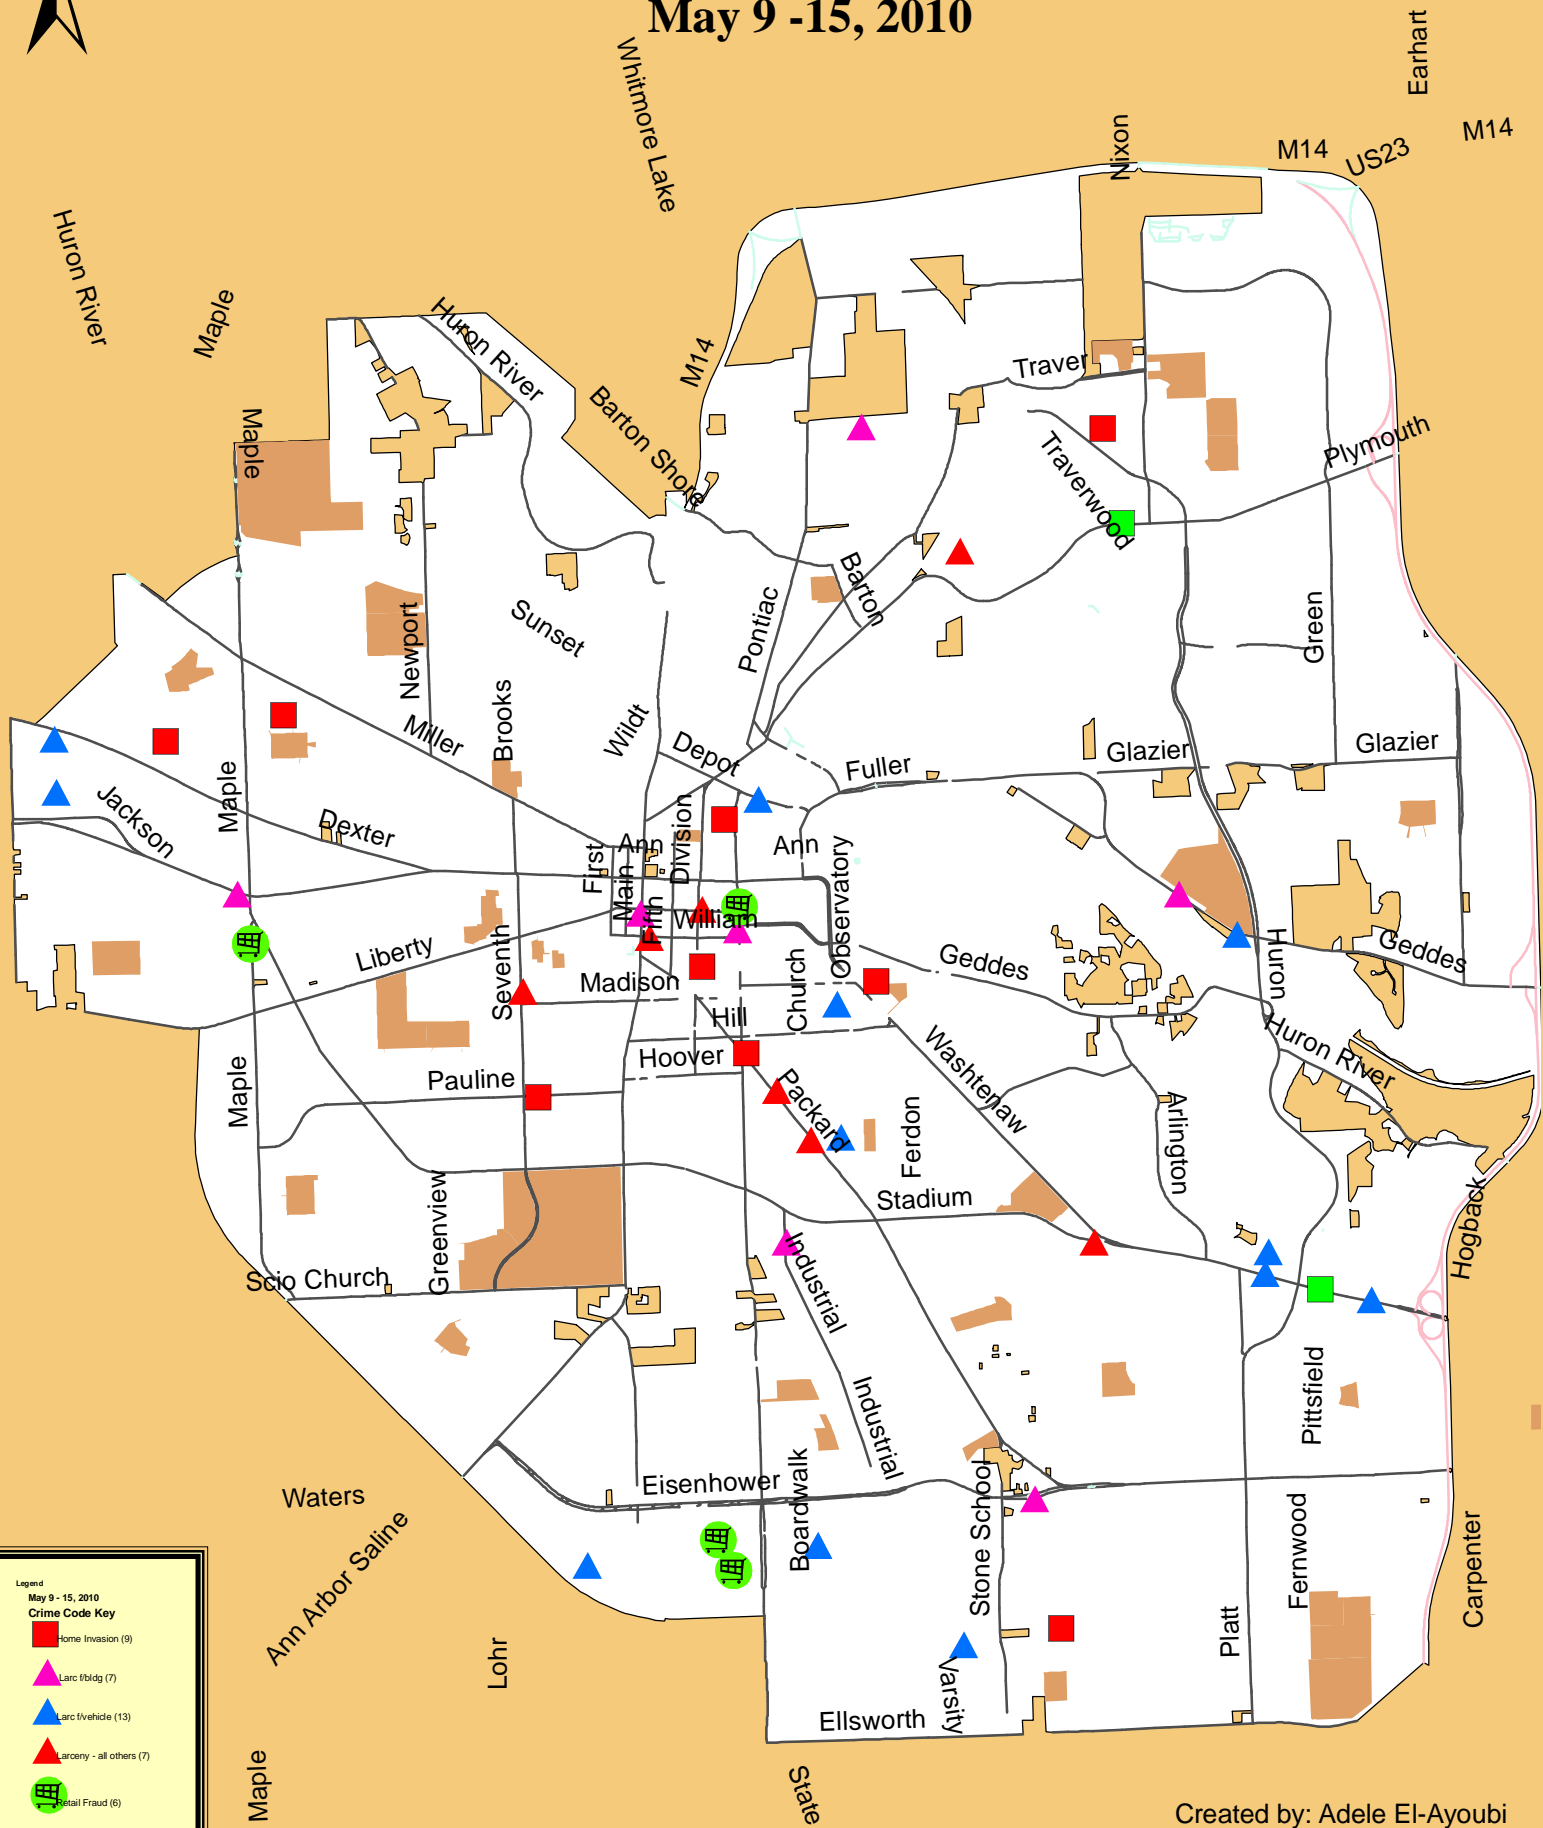

CRIME MAP

May 9 -15, 2010

Legend

May 9 - 15, 2010

Crime Code Key

- Home Invasion (9)
- ▲ Larc ft/bldg (7)
- ▲ Larc fvehicle (13)
- ▲ Larceny - all others (7)
- Retail Fraud (6)
- Burglary - non residential (2)
- Major Roads
- Schools