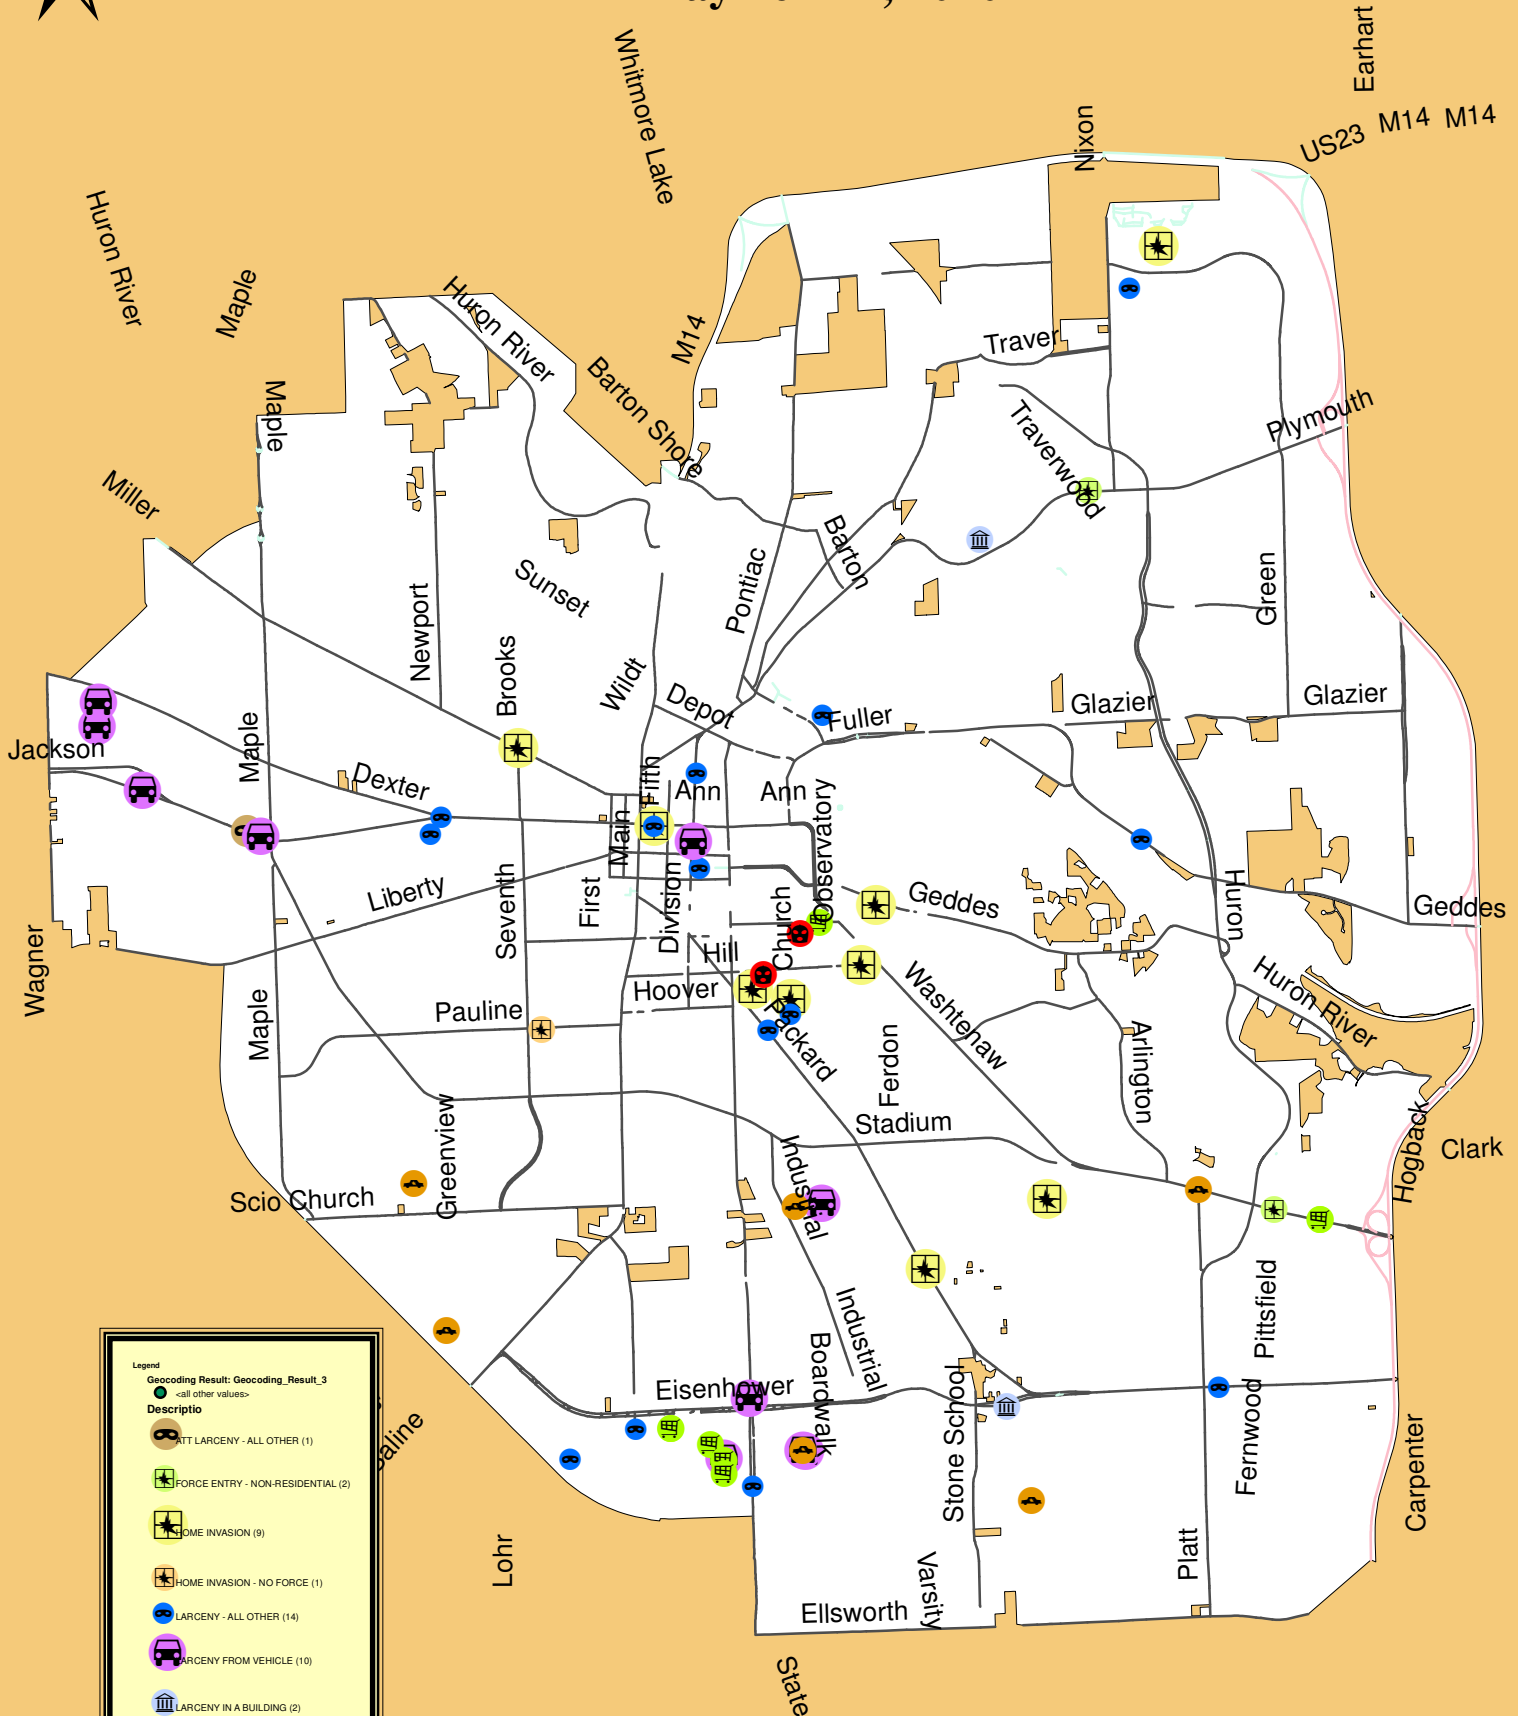

# Crime Stats

## May 16 - 22, 2010

**Legend**

Geocoding Result: Geocoding\_Result\_3  
 <small>call other values>

**Descriptor**

- VEHICLE THEFT - ALL OTHER (1)
- FORCE ENTRY - NON-RESIDENTIAL (2)
- HOME INVASION (9)
- HOME INVASION - NO FORCE (1)
- LARCENY - ALL OTHER (14)
- LARCENY FROM VEHICLE (10)
- LARCENY IN A BUILDING (2)
- RETAIL FRAUD (9)
- ROBBERY - STRONG-ARM (2)
- VEHICLE THEFT (6)

tRoads

Created by: Susan Cottone  
 Ann Arbor Police Department  
 May 25, 2010