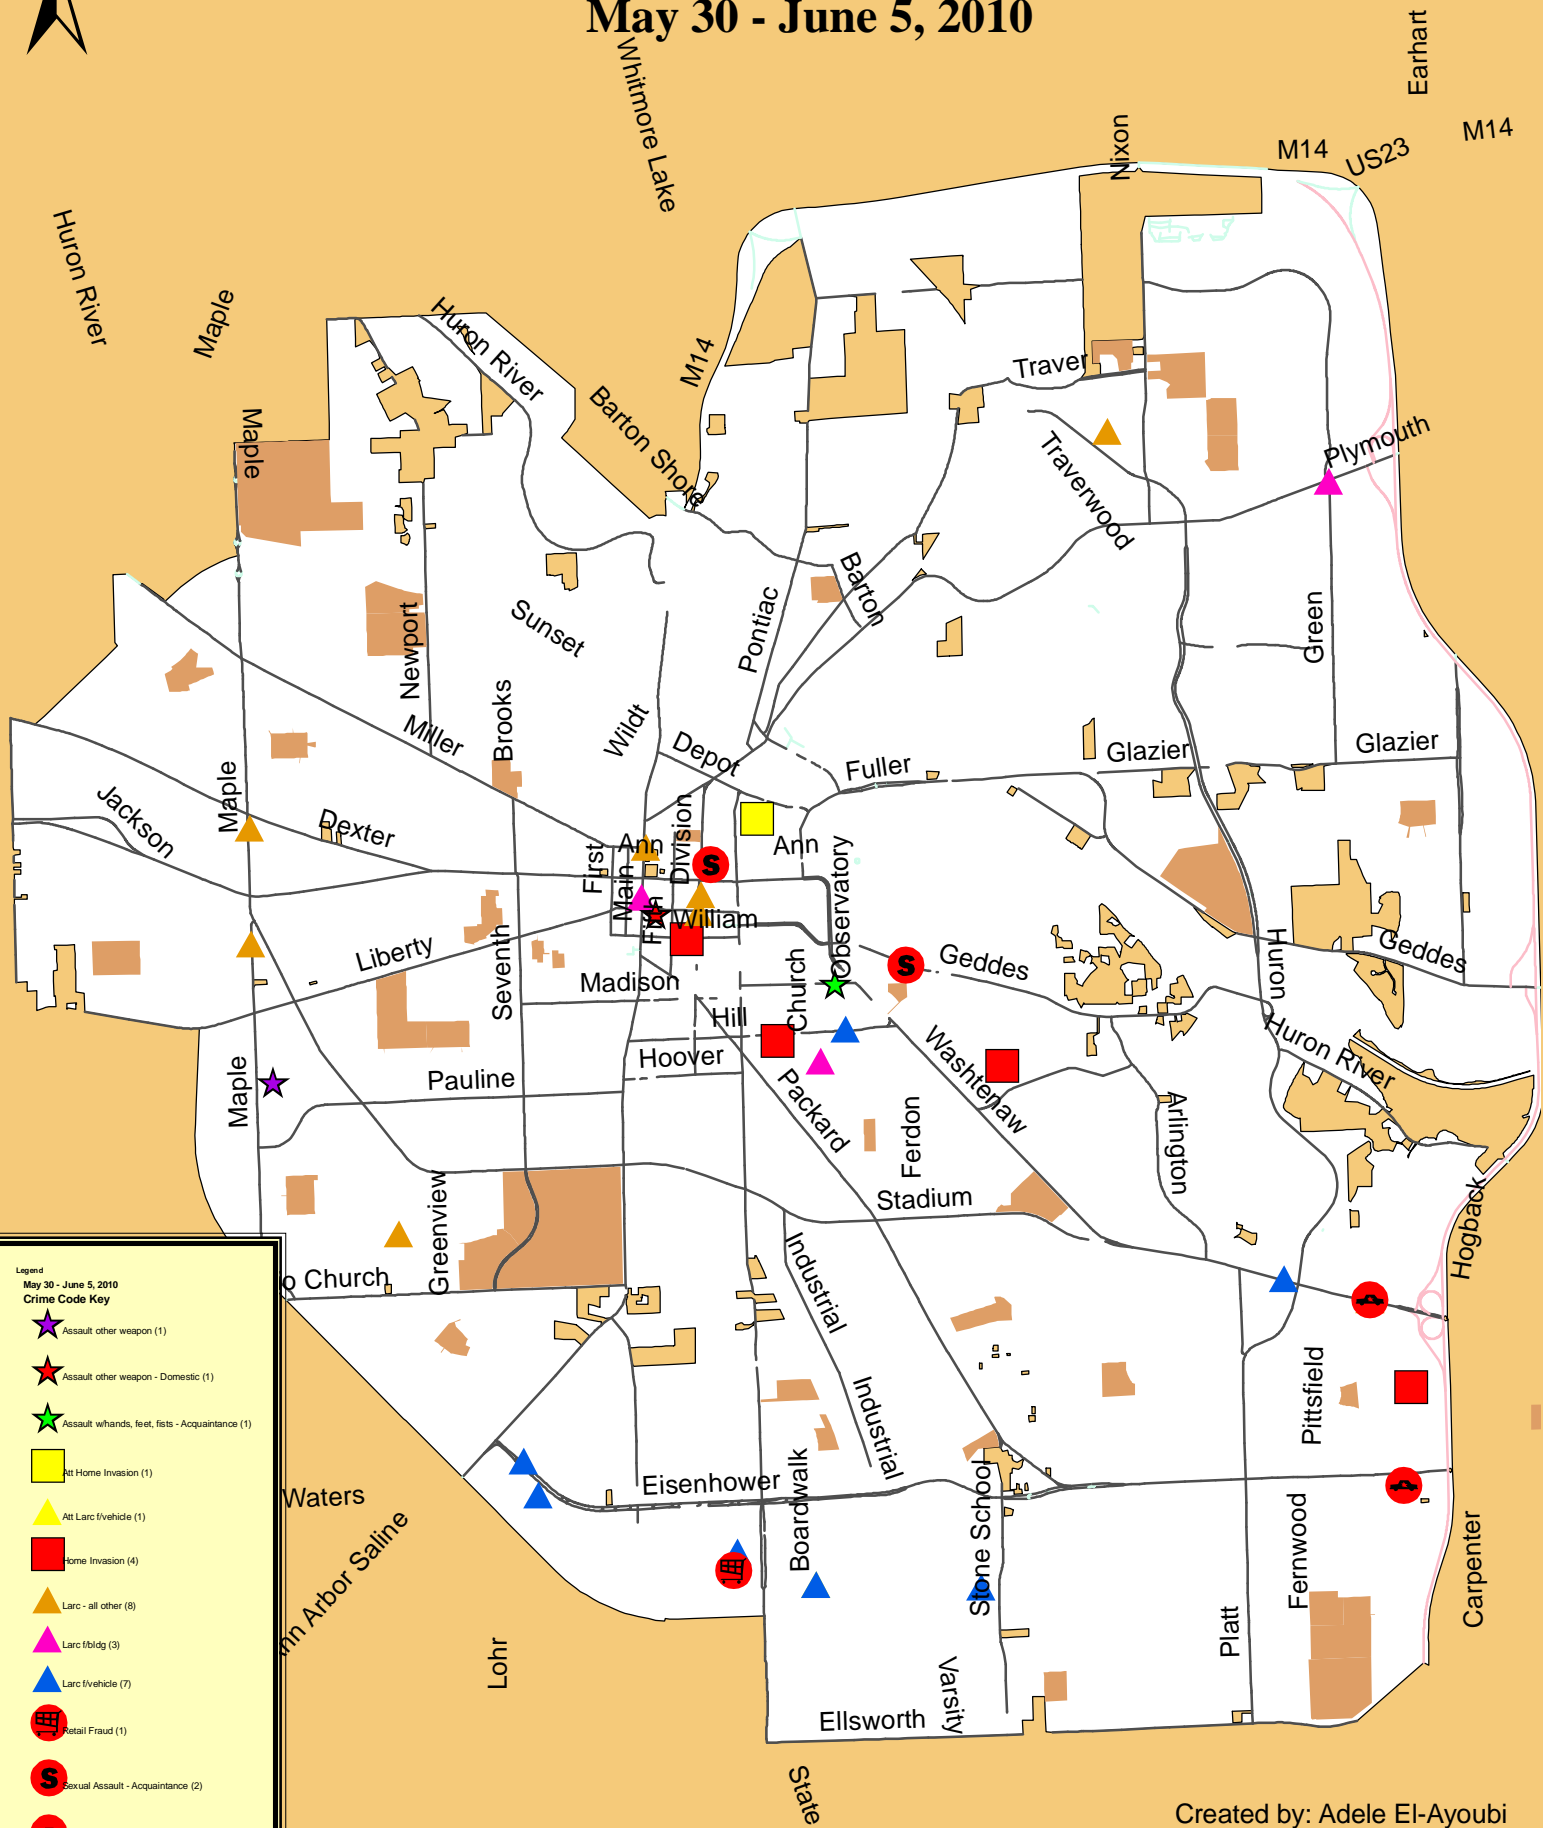

# WEEKLY CRIME MAP

## May 30 - June 5, 2010

Legend  
May 30 - June 5, 2010  
Crime Code Key

- Assault other weapon (1)
- Assault other weapon - Domestic (1)
- Assault wh/arms, feet, fists - Acquaintance (1)
- At Home Invasion (1)
- At Larc f/vehicle (1)
- Home Invasion (4)
- Larc - all other (8)
- Larc f/bldg (3)
- Larc f/vehicle (7)
- Retail Fraud (1)
- Sexual Assault - Acquaintance (2)
- Vehicle Theft (2)