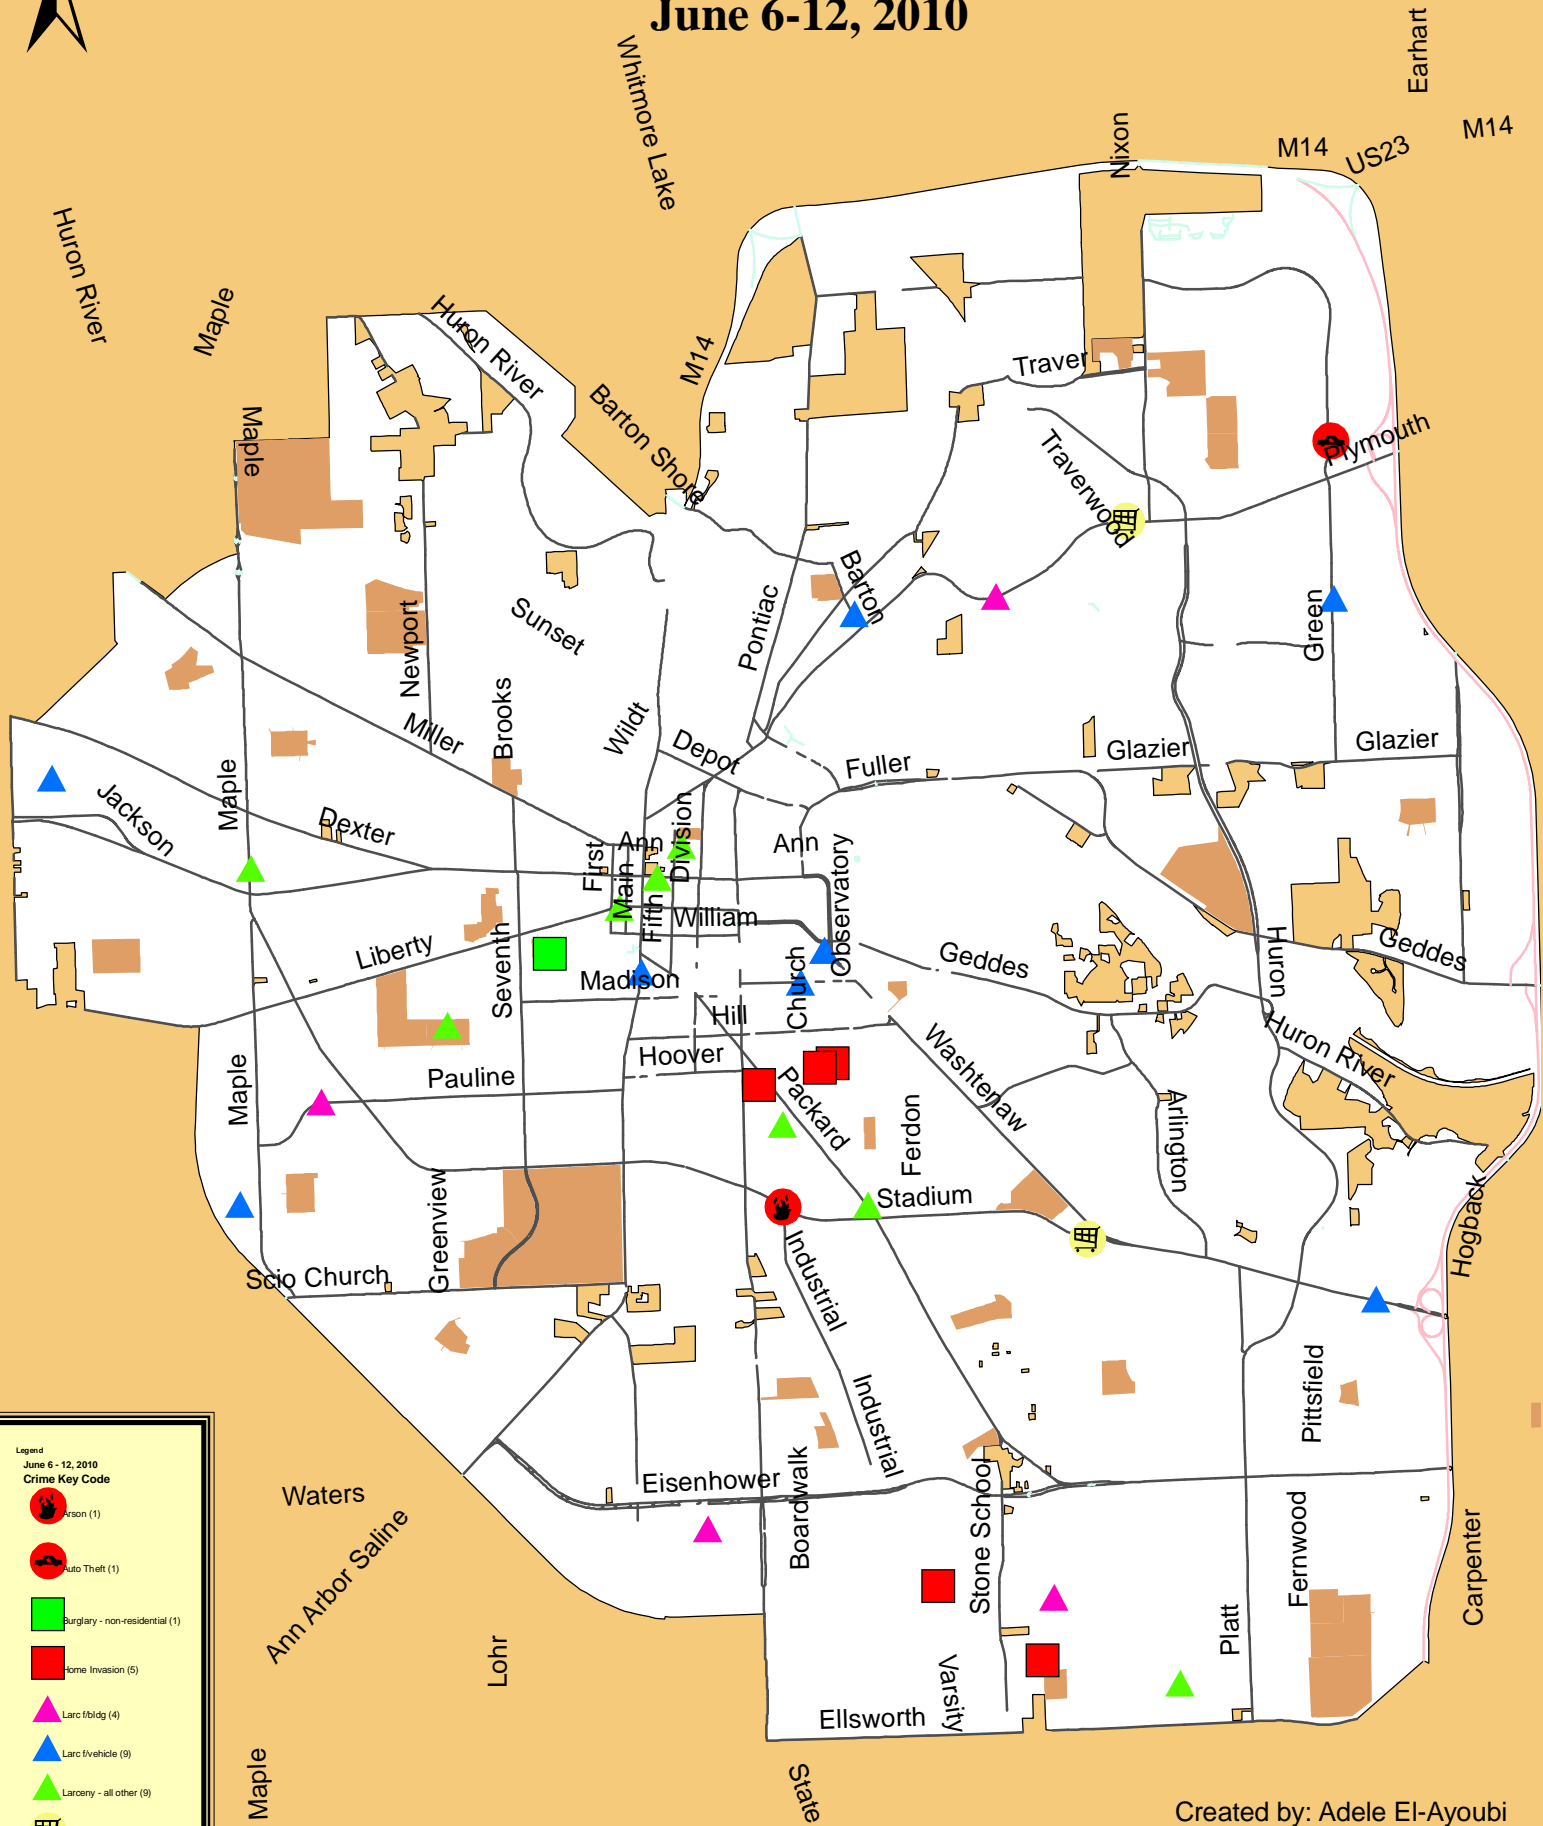

# WEEKLY CRIME MAP

## June 6-12, 2010

**Legend**  
June 6 - 12, 2010  
Crime Key Code

- Red circle with black dot: Aggravated Assault (1)
- Red circle with black car: Auto Theft (1)
- Green square: Burglary - non-residential (1)
- Red square: Home Invasion (5)
- Pink triangle: Larceny - building (4)
- Blue triangle: Larceny - vehicle (9)
- Green triangle: Larceny - all other (9)
- Yellow rectangle: Retail Fraud (2)