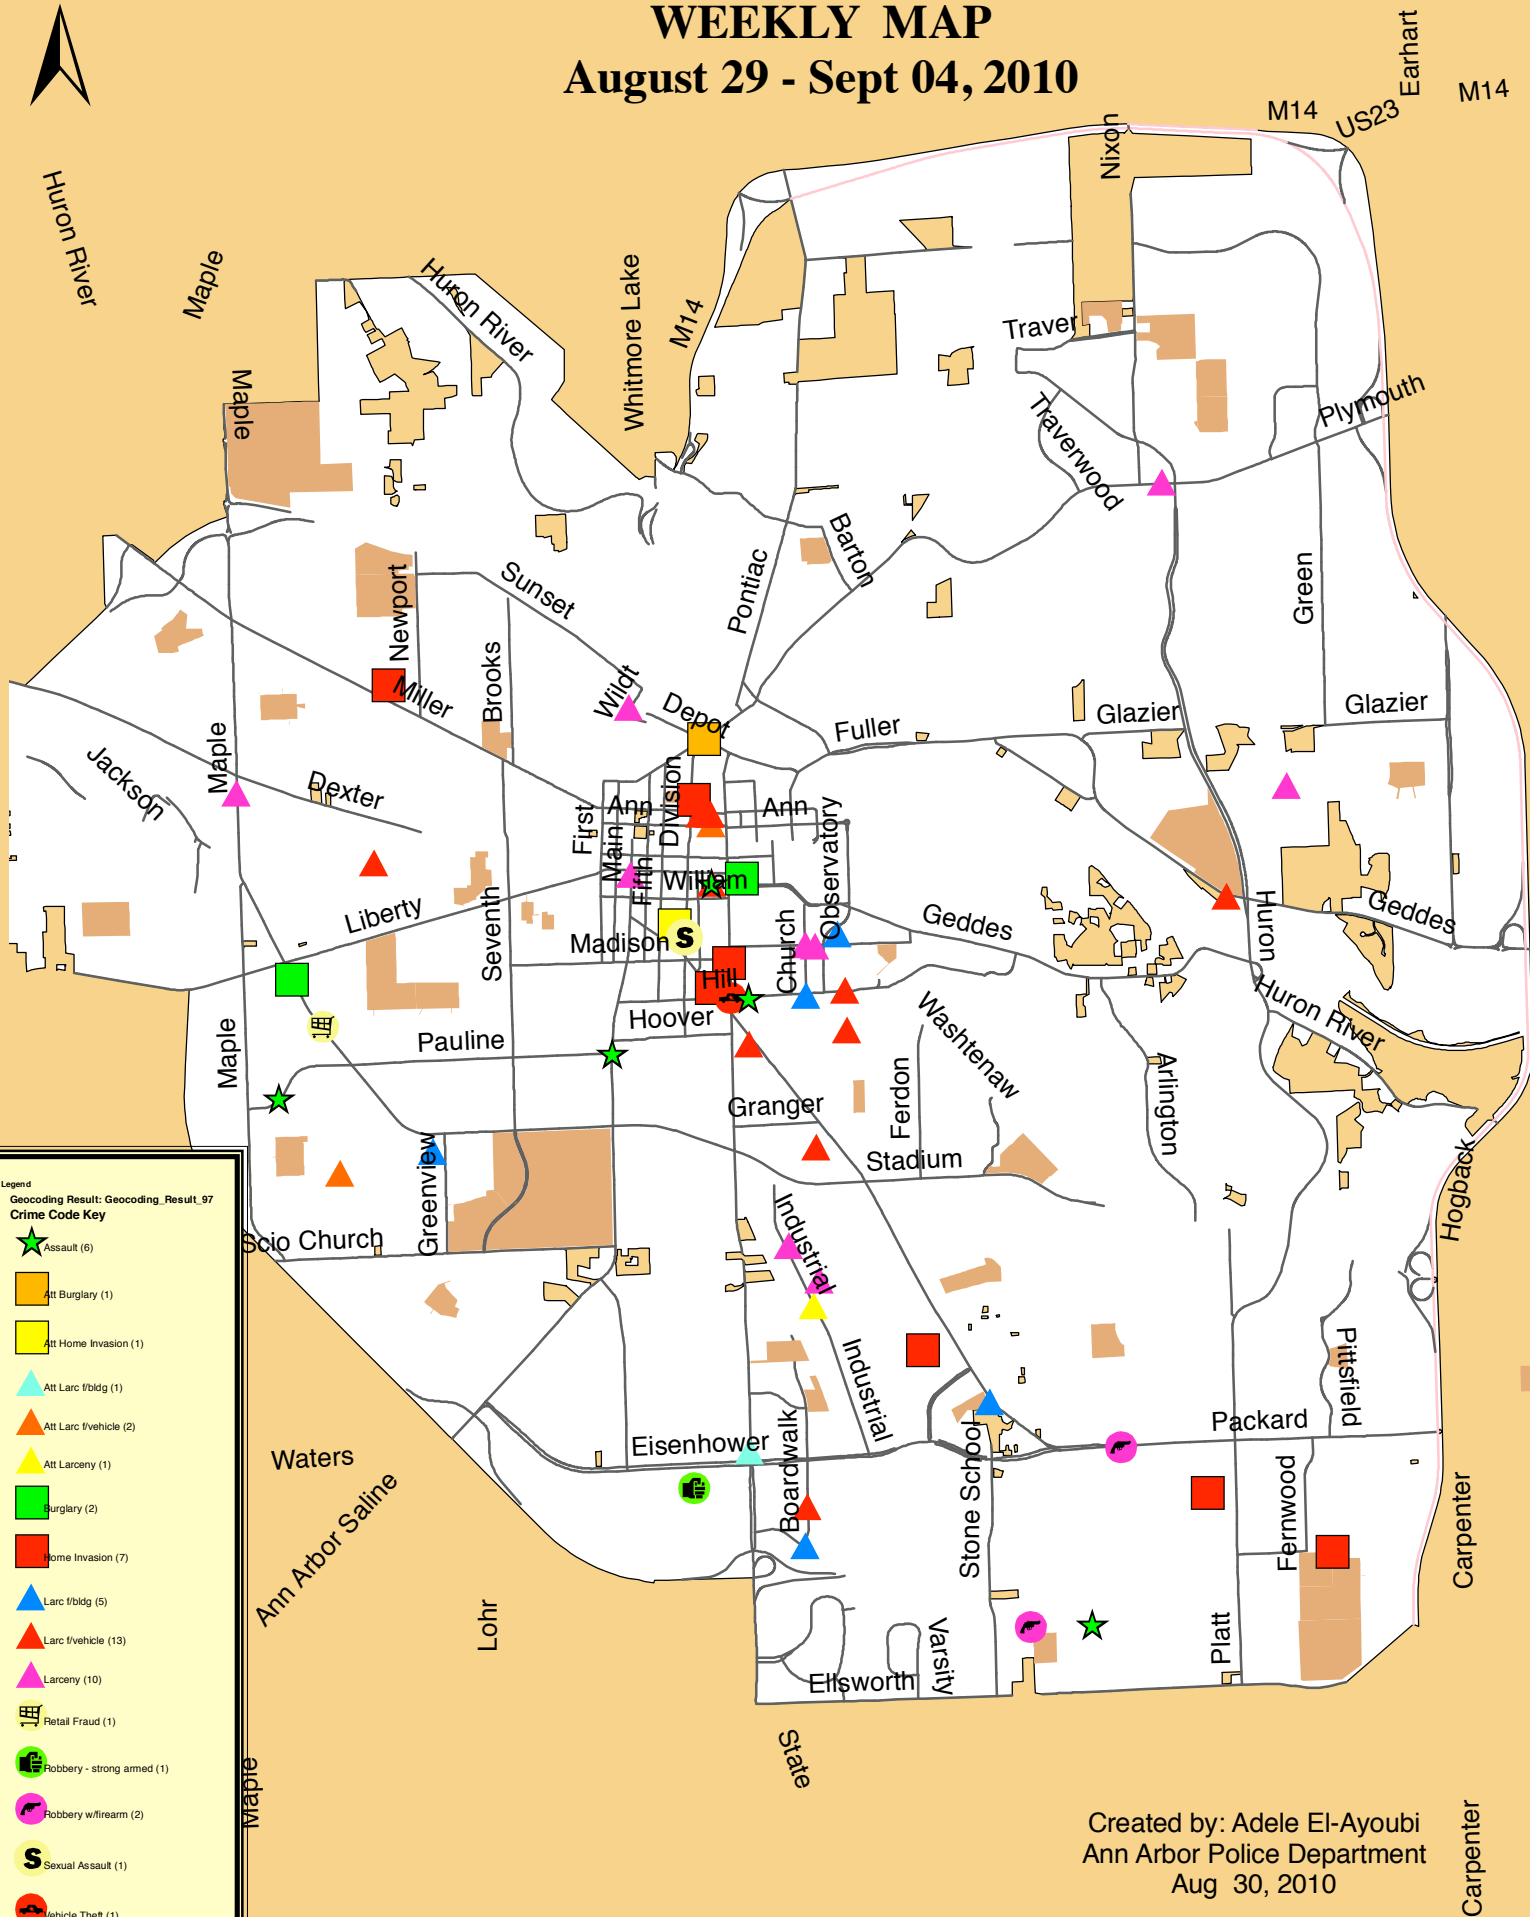

WEEKLY MAP

August 29 - Sept 04, 2010

- Legend
Geocoding Result: Geocoding_Result_97
Crime Code Key
- Assault (6)
 - Att Burglary (1)
 - Att Home Invasion (1)
 - Att Larc f/bldg (1)
 - Att Larc f/vehicle (2)
 - Att Larceny (1)
 - Burglary (2)
 - Home Invasion (7)
 - Larc f/bldg (5)
 - Larc f/vehicle (13)
 - Larceny (10)
 - Retail Fraud (1)
 - Robbery - strong armed (1)
 - Robbery w/firearm (2)
 - Sexual Assault (1)
 - Vehicle Theft (1)
- Major Roads
Schools