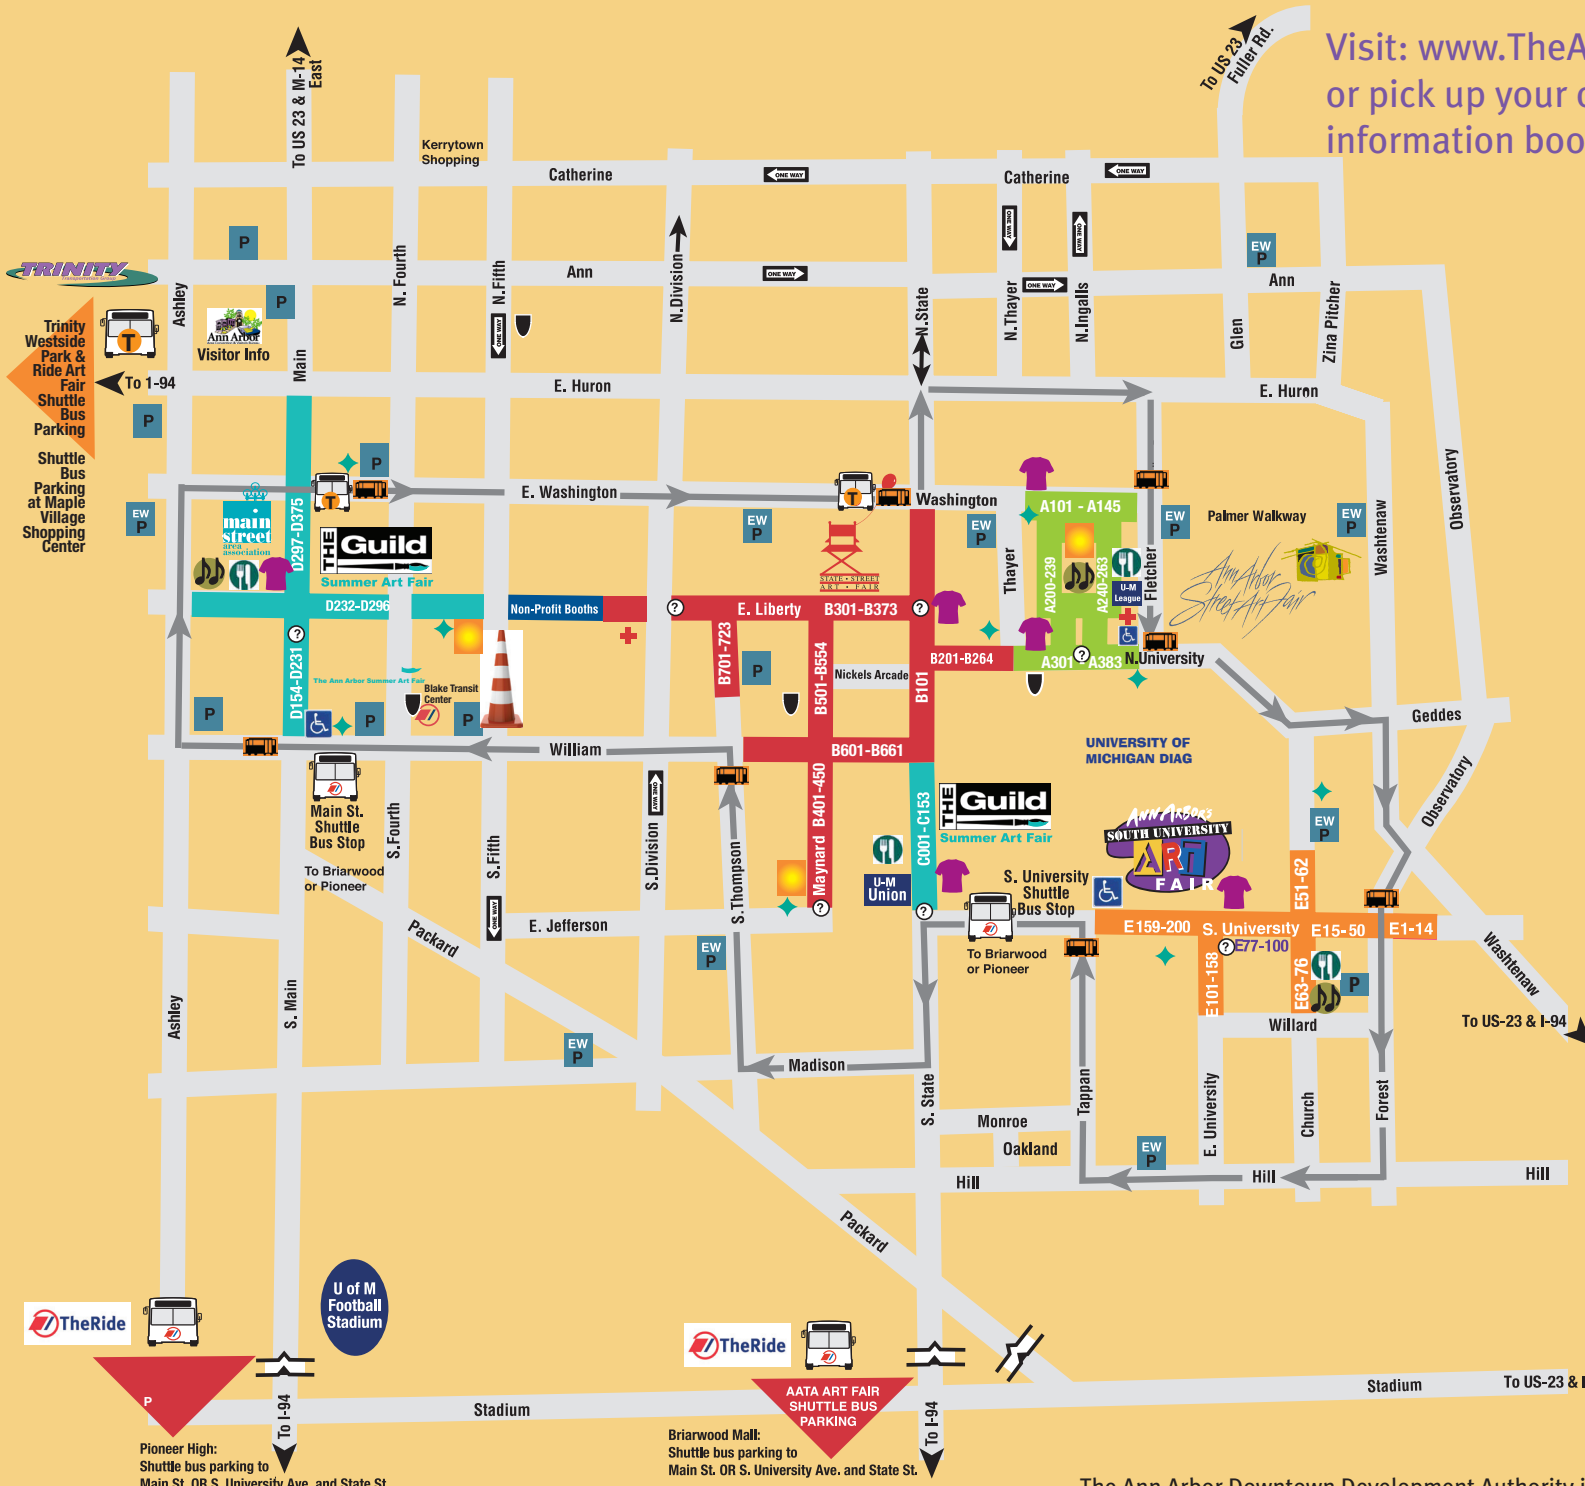

Visit: www.TheAnnArborArtFair.com
 or pick up your official guide at one of the
 information booths.

- ### Fair Areas
- Ann Arbor Street Art Fair, the Original (A)
 - State Street Area Art Fair (B)
 - The Guild Ann Arbor Summer Art Fair (C-D)
 - Ann Arbor's South University Art Fair (E)

- ### Shuttle Buses
- Art Fair Shuttle Bus from Briarwood and Pioneer Lots
 - Trinity Westside Park & Ride Art Fair Shuttle from Maple Village Shopping Center
 - Trolley Route
 - A2 Art Trolley Stops-Linking all Fairs, Shuttle Stops and Parking Structures

- ### Map Key
- Art Activity Zones
 - Food Courts
 - Souvenirs
 - Wheelchair Availability
 - Information Booths
 - Booth Numbers
 - First Aid
 - Police Station
 - Port-a-Johns, including handicapped accessible
 - Music Stages
 - Parking Lots and Structures
 - Evening (after 5 pm) and Weekend Parking
 - Map Not to Scale

Pioneer High:
Shuttle bus parking to
Main St. OR S. University Ave. and State St.

Briarwood Mall:
Shuttle bus parking to
Main St. OR S. University Ave. and State St.

The Ann Arbor Downtown Development Authority is pleased to sponsor this guide, so you may discover even more of downtown Ann Arbor's extraordinary offerings. Enjoy the Art Fair and come back to see us!