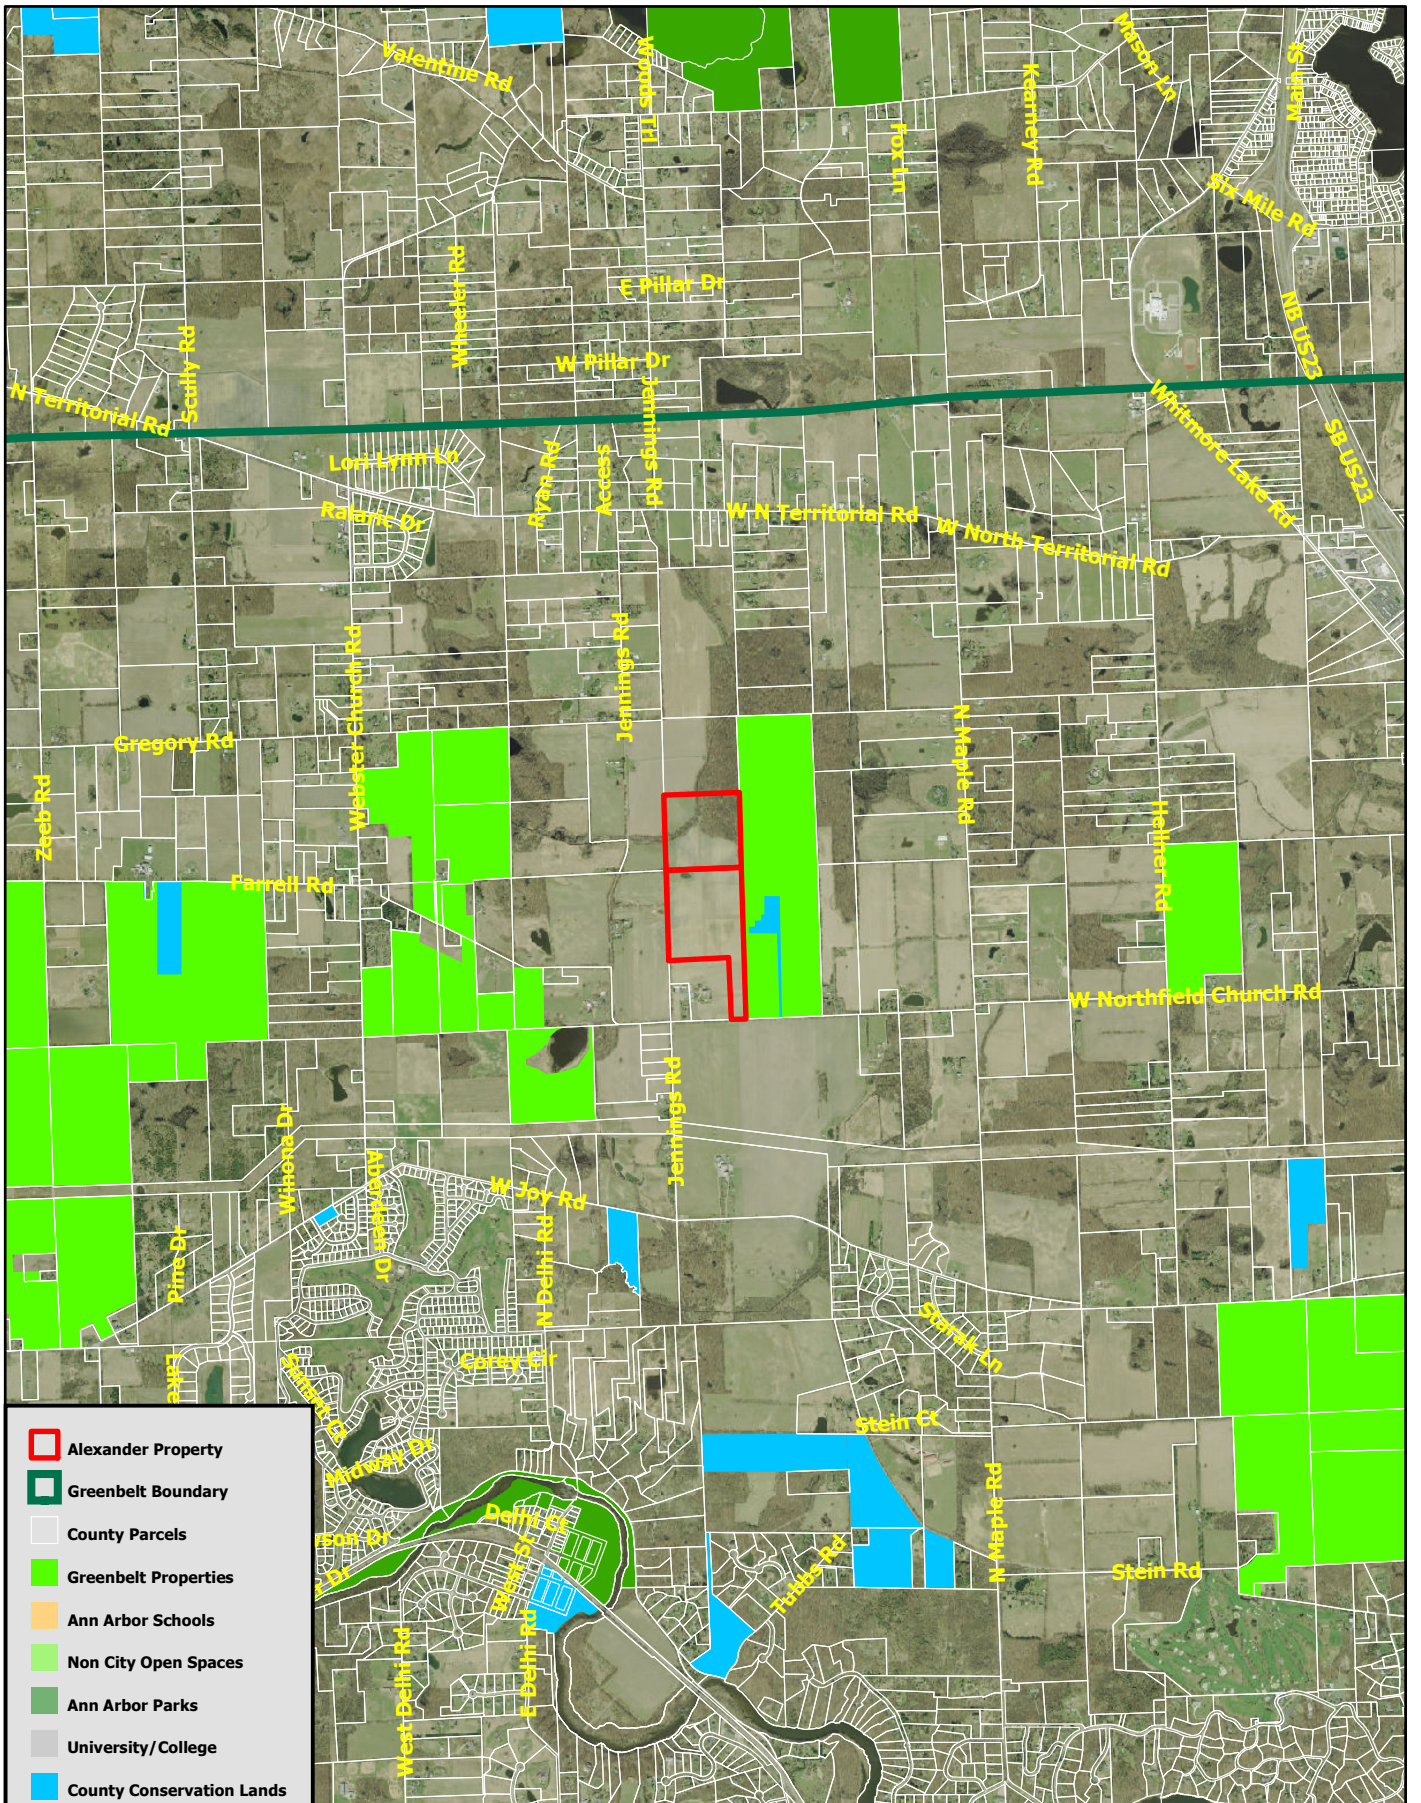

# Owner: Robbin Alexander

- Alexander Property
- Greenbelt Boundary
- County Parcels
- Greenbelt Properties
- Ann Arbor Schools
- Non City Open Spaces
- Ann Arbor Parks
- University/College
- County Conservation Lands
- County Parks/Preserves