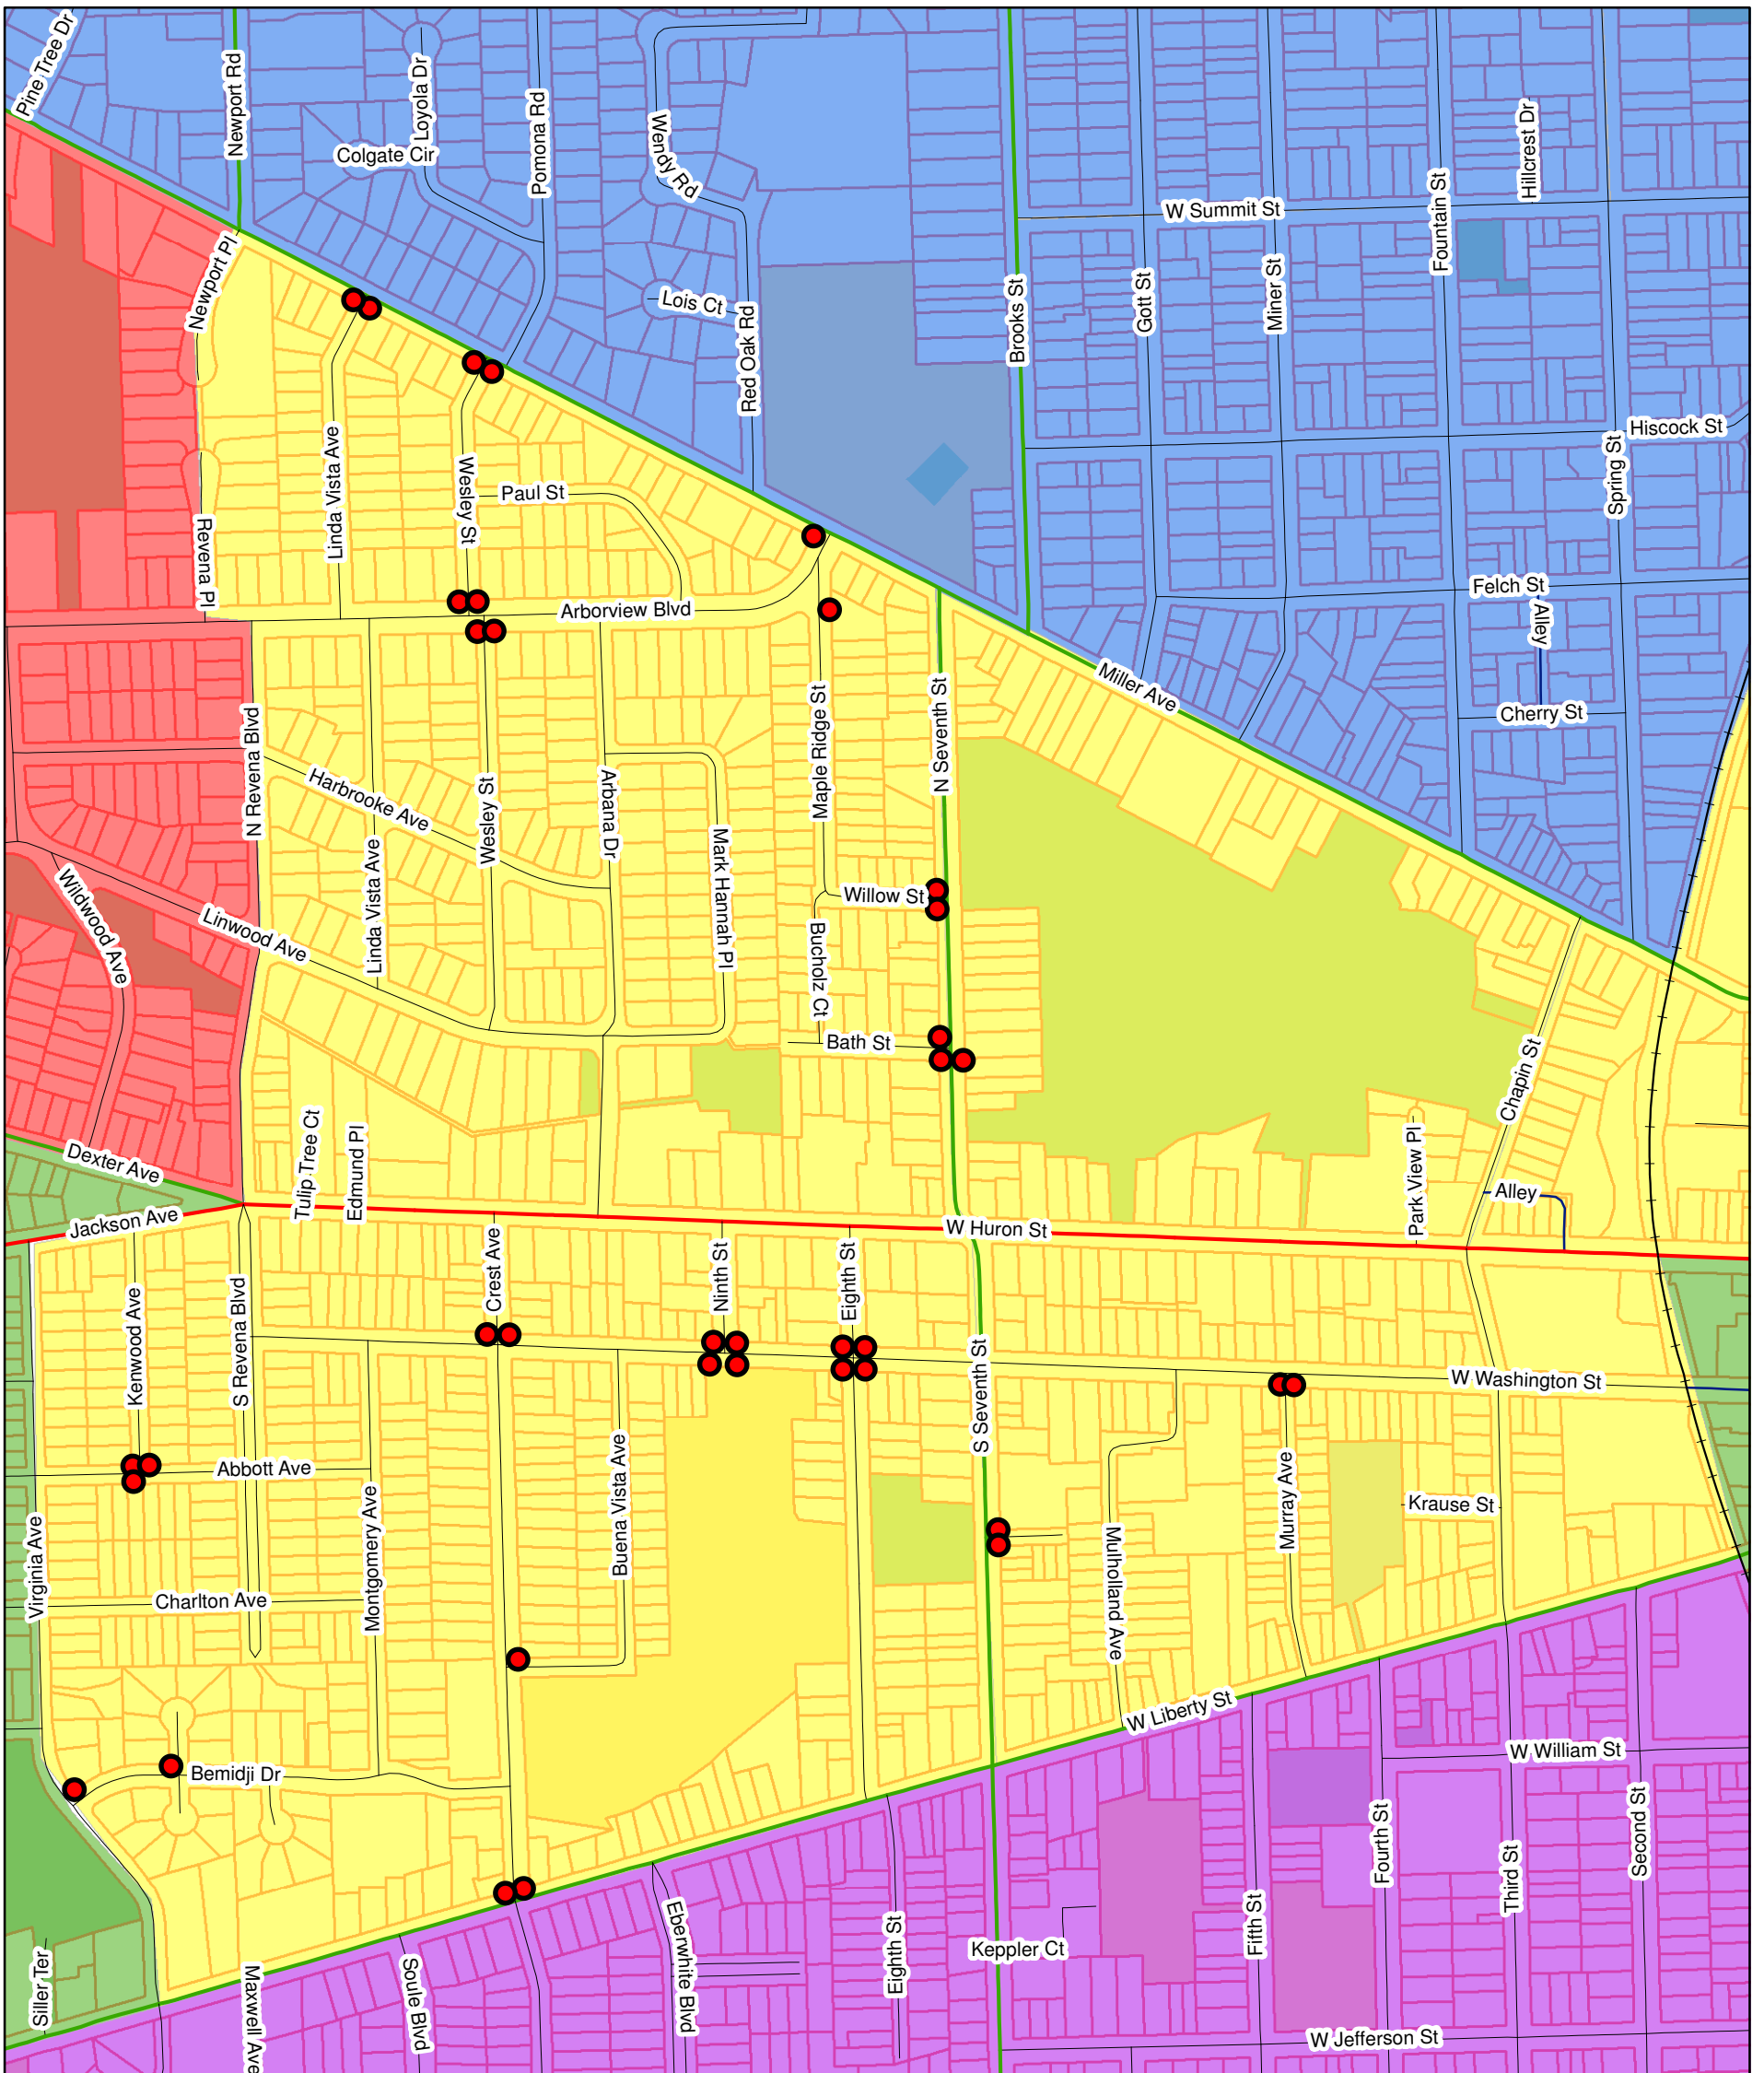

City of Ann Arbor Ramp & Sidewalk Repair Program 2013 Construction Areas

Area 13-01 Ramp Corners

Area 13-02 Ramp Corners

Legend

- Area 13-02 Ramps

Area 13-03 Ramp Corners

Legend

- Area 13-03 Ramps

Area 13-04 North Ramp Corners

Legend

- Area 13-04 Ramps

Area 13-04 South Ramp Corners

Legend

- Area 13-04 Ramps