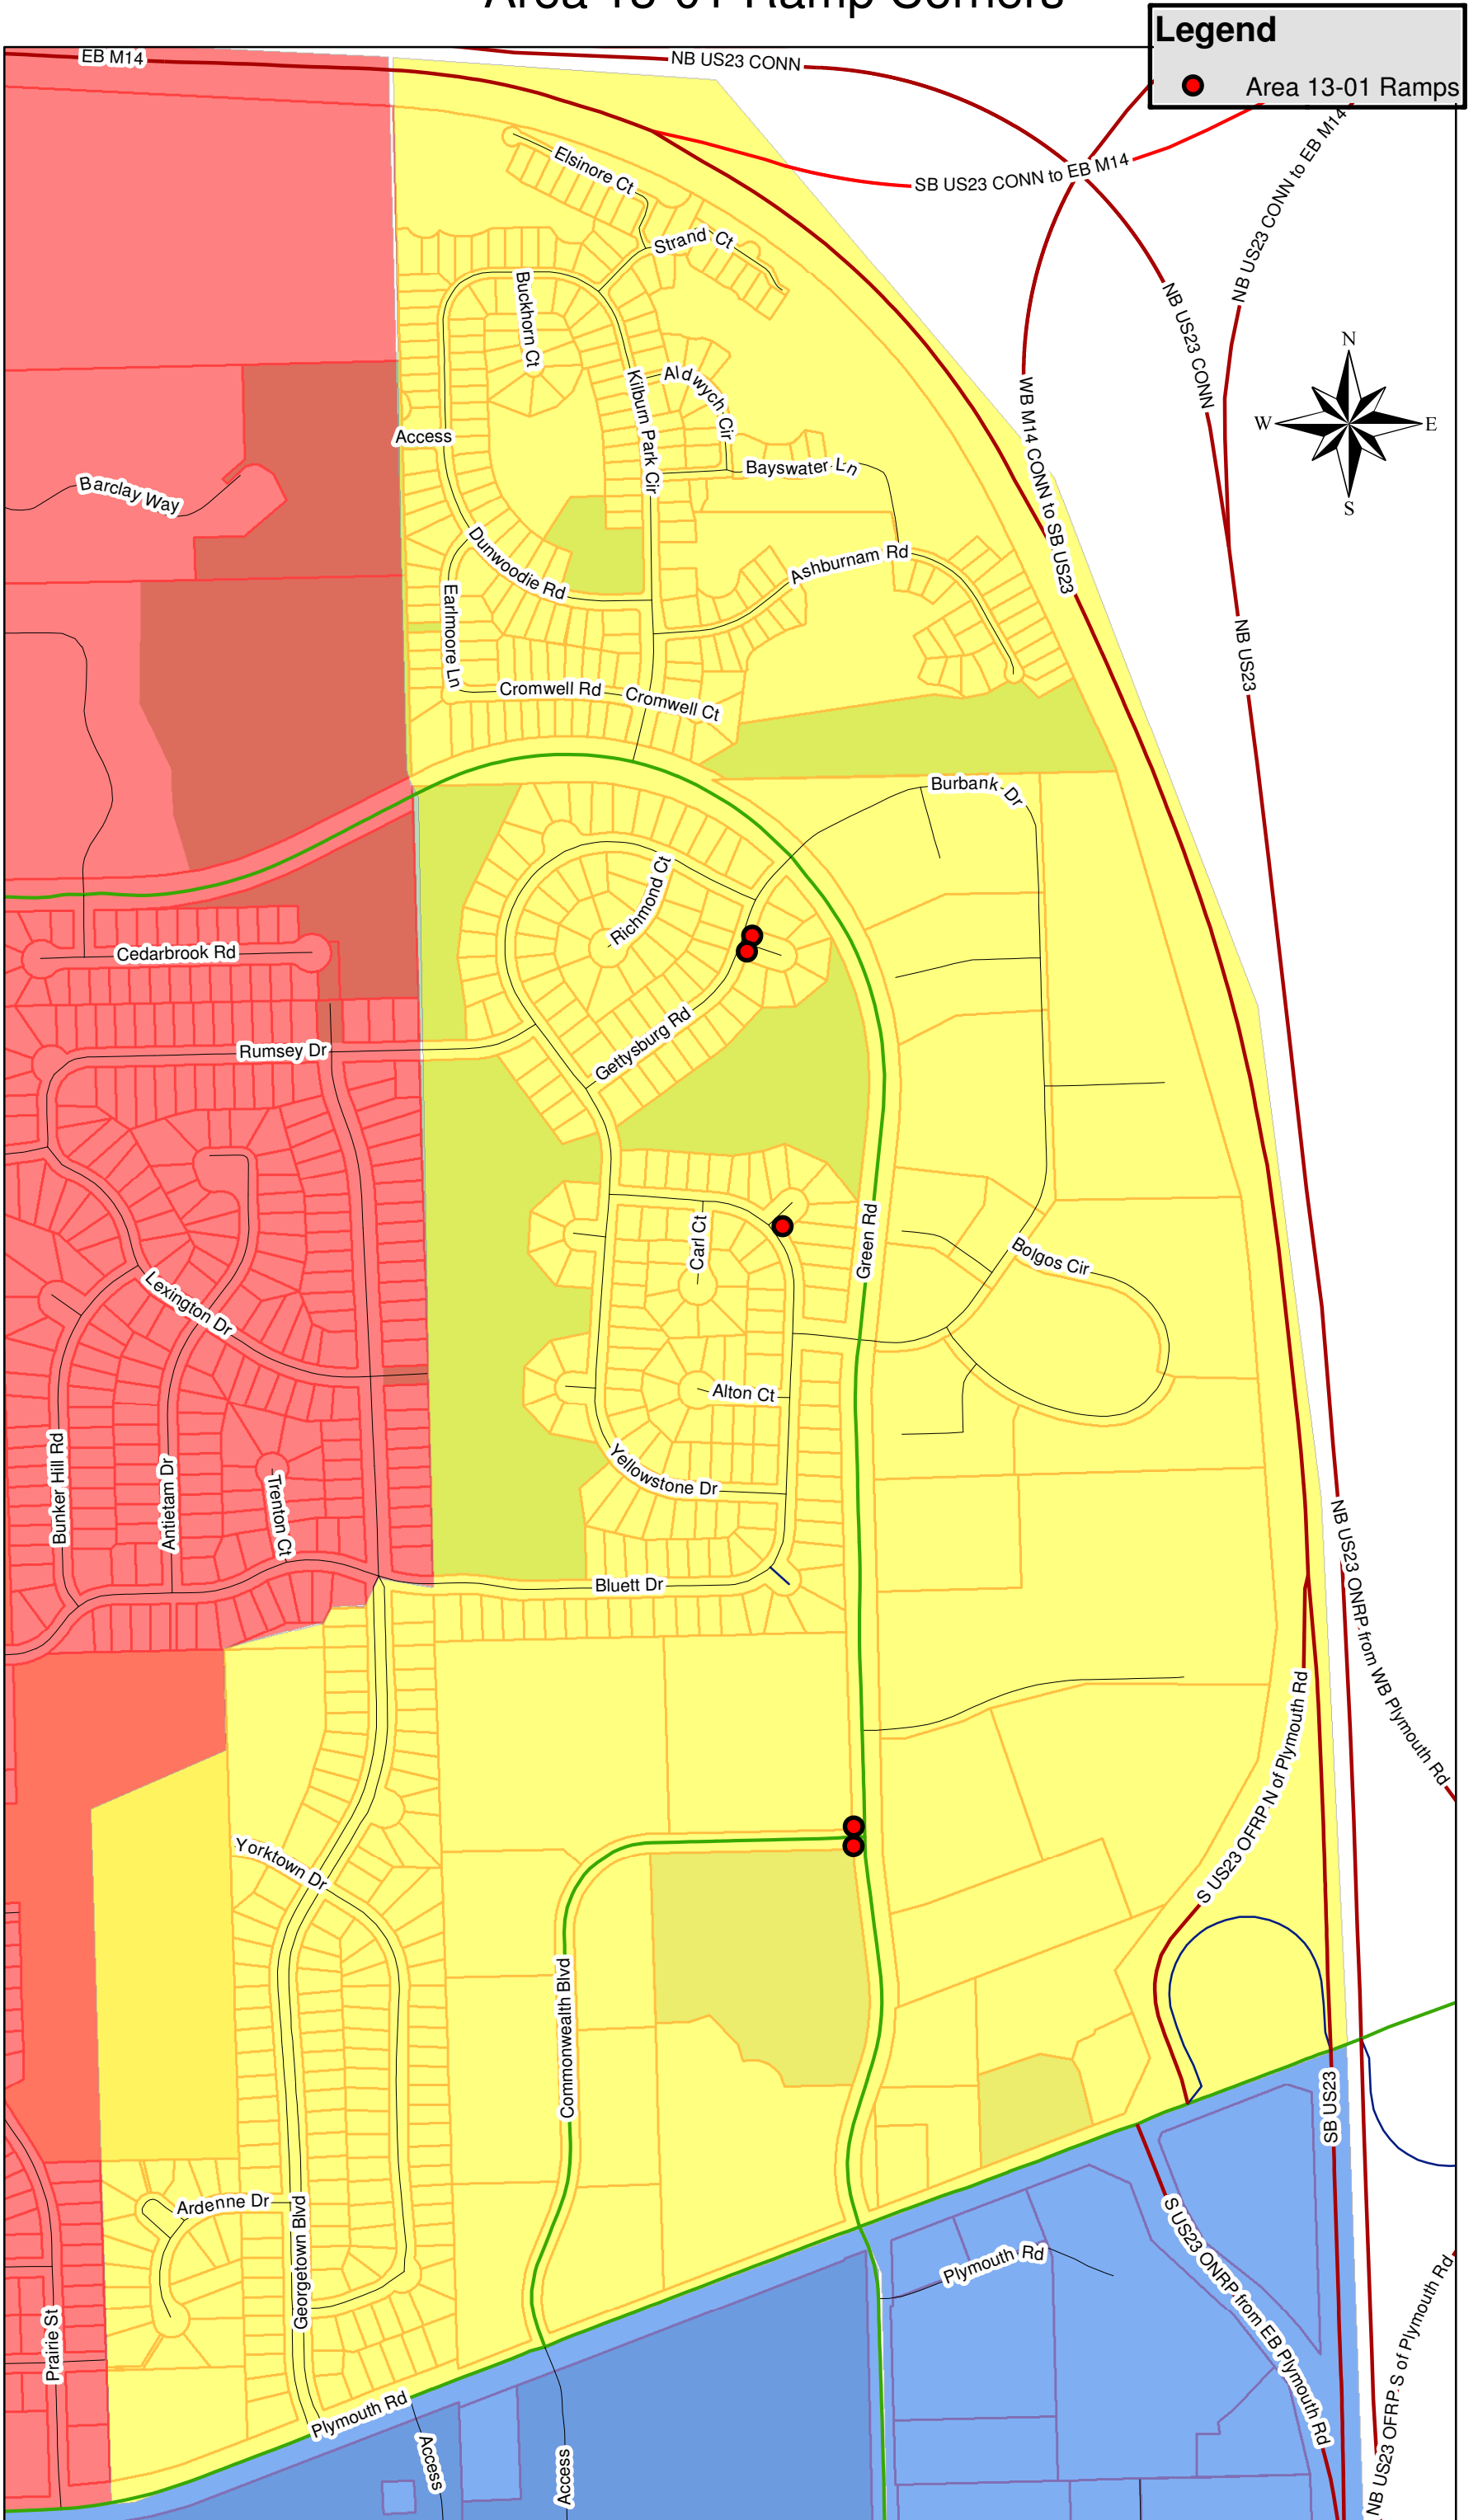

City of Ann Arbor Ramp & Sidewalk Repair Program 2013 Construction Areas

Area 13-01 Ramp Corners

Area 13-02 Ramp Corners

Legend

- Area 13-02 Ramps

Area 13-03 Ramp Corners

Legend

- Area 13-03 Ramps

Area 13-04 North Ramp Corners

Legend

- Area 13-04 Ramps

Area 13-04 South Ramp Corners

Legend

- Area 13-04 Ramps