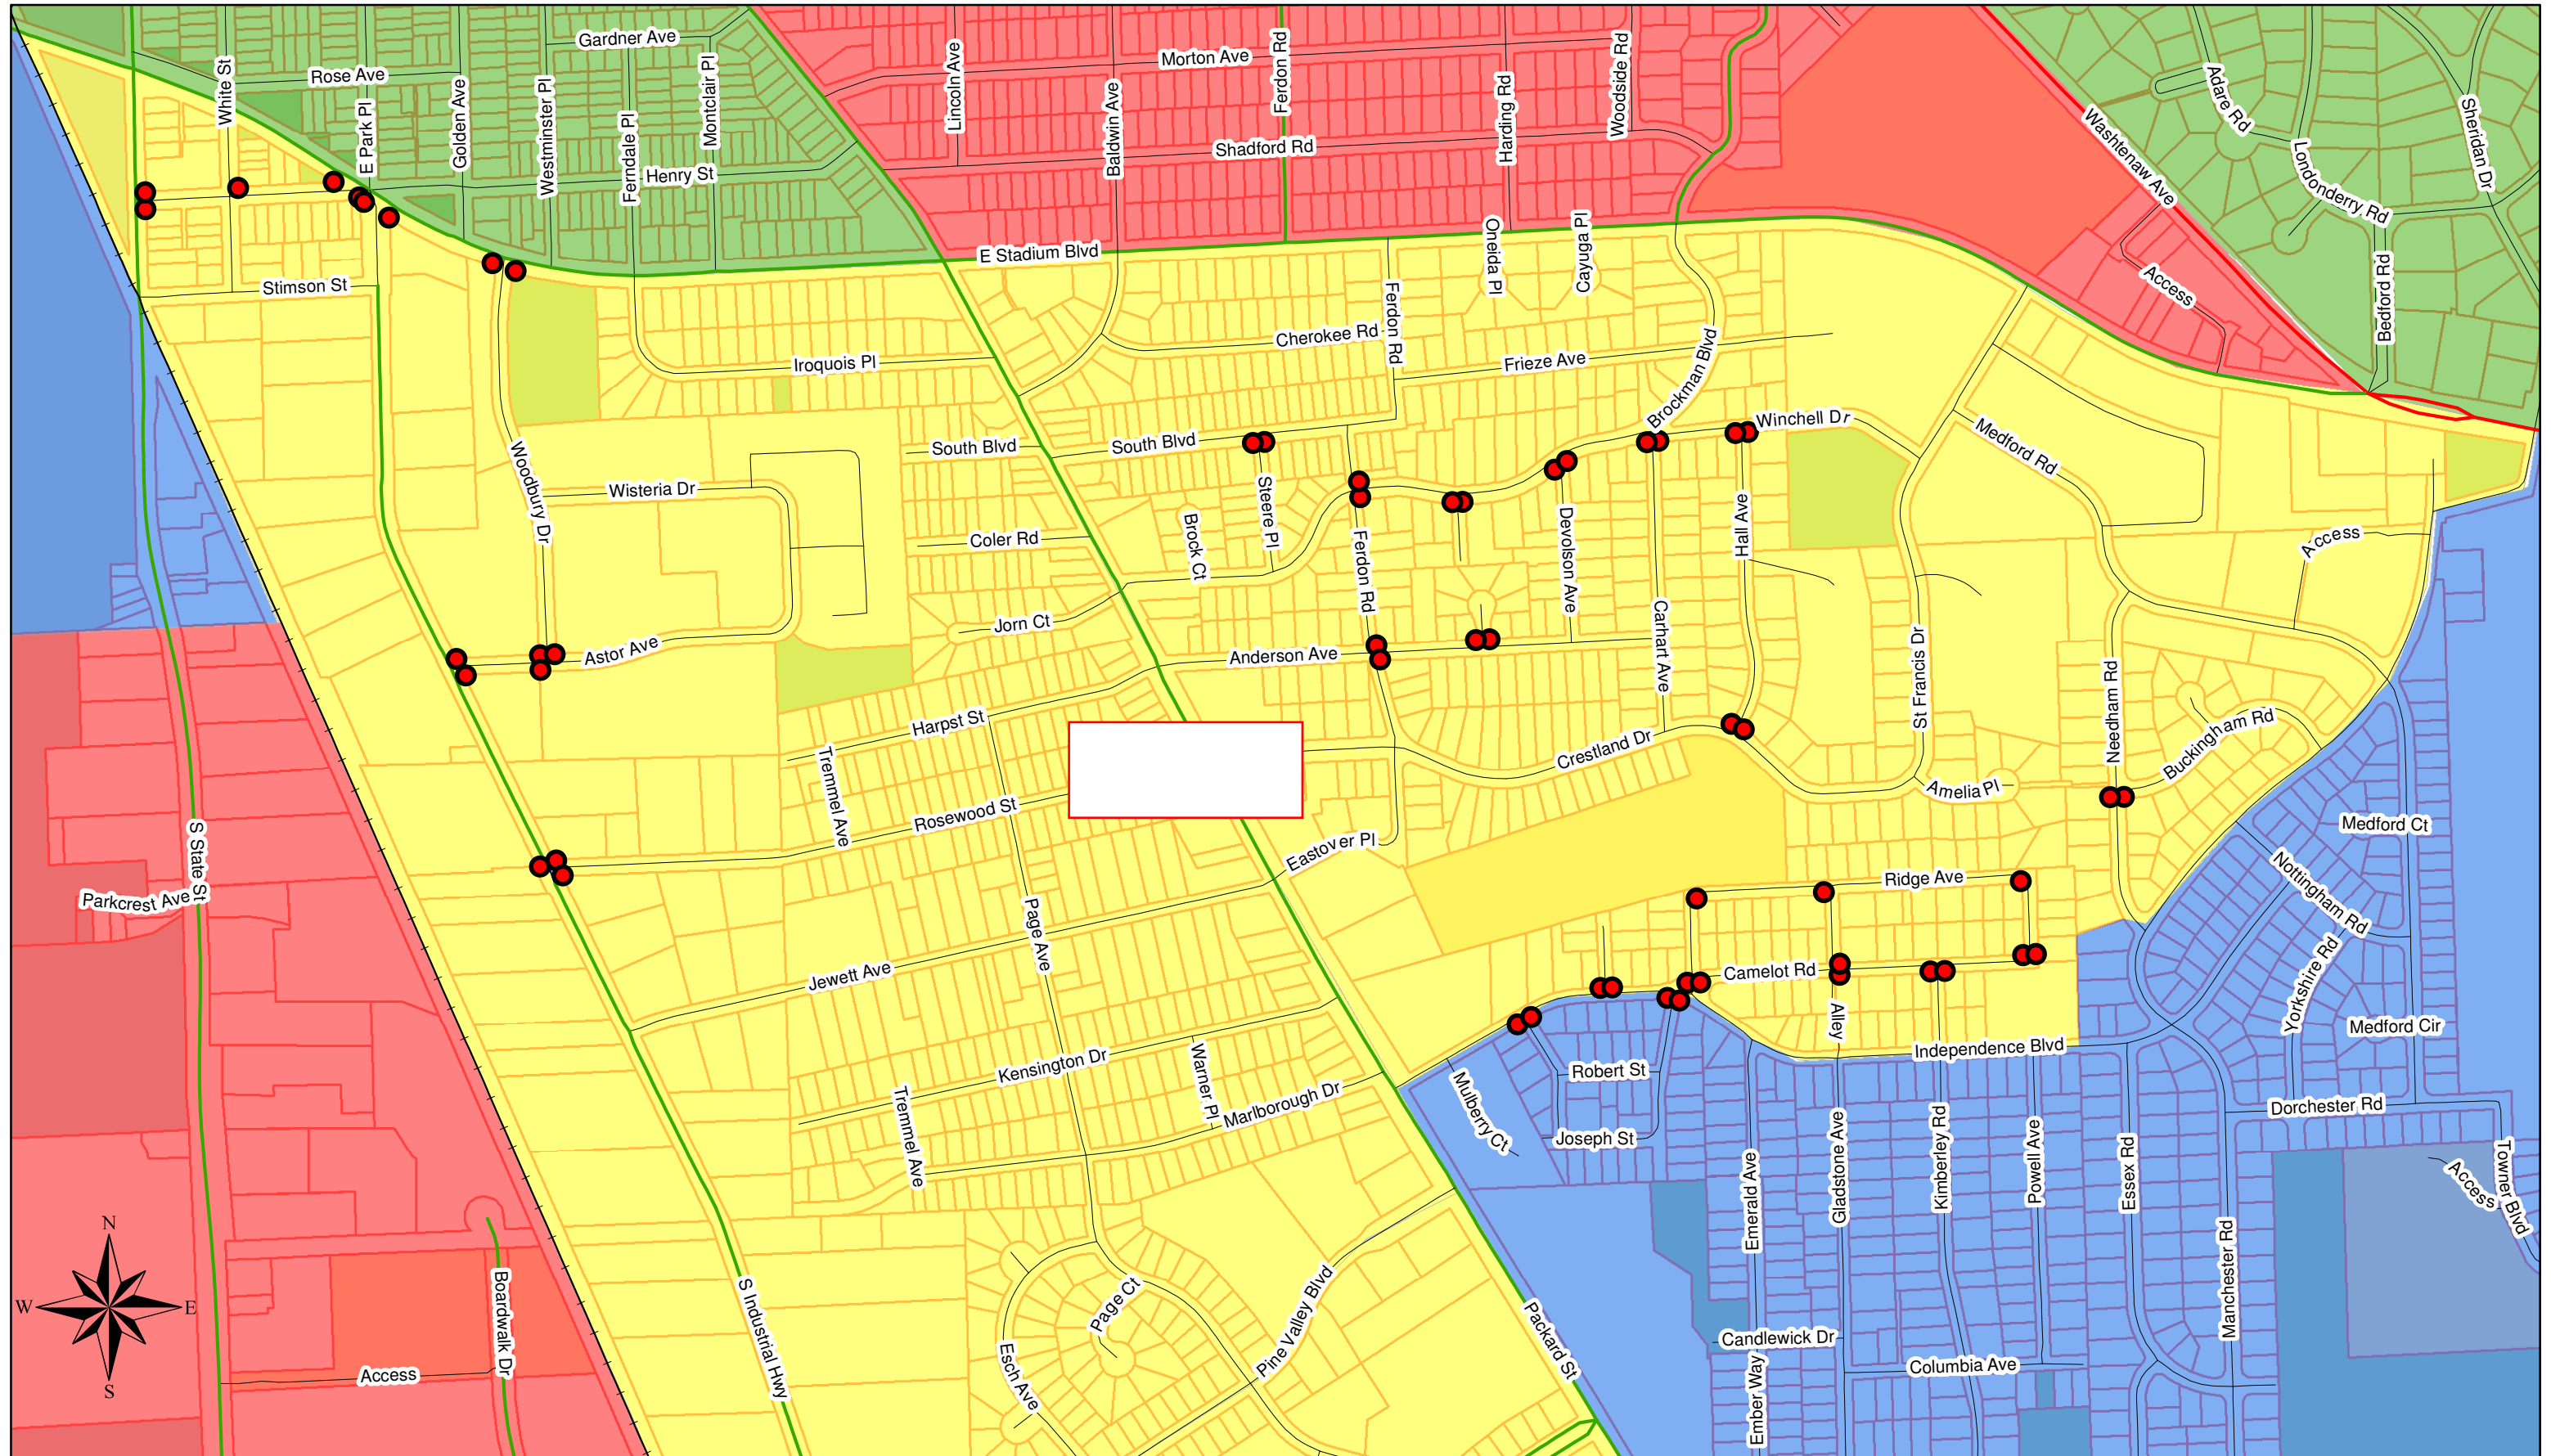

City of Ann Arbor Ramp & Sidewalk Repair Program 2013 Construction Areas

Area 13-01 Ramp Corners

Area 13-02 Ramp Corners

Legend

- Area 13-02 Ramps

Area 13-03 Ramp Corners

Legend

- Area 13-03 Ramps

Area 13-04 North Ramp Corners

Legend

- Area 13-04 Ramps

Area 13-04 South Ramp Corners

Legend

- Area 13-04 Ramps