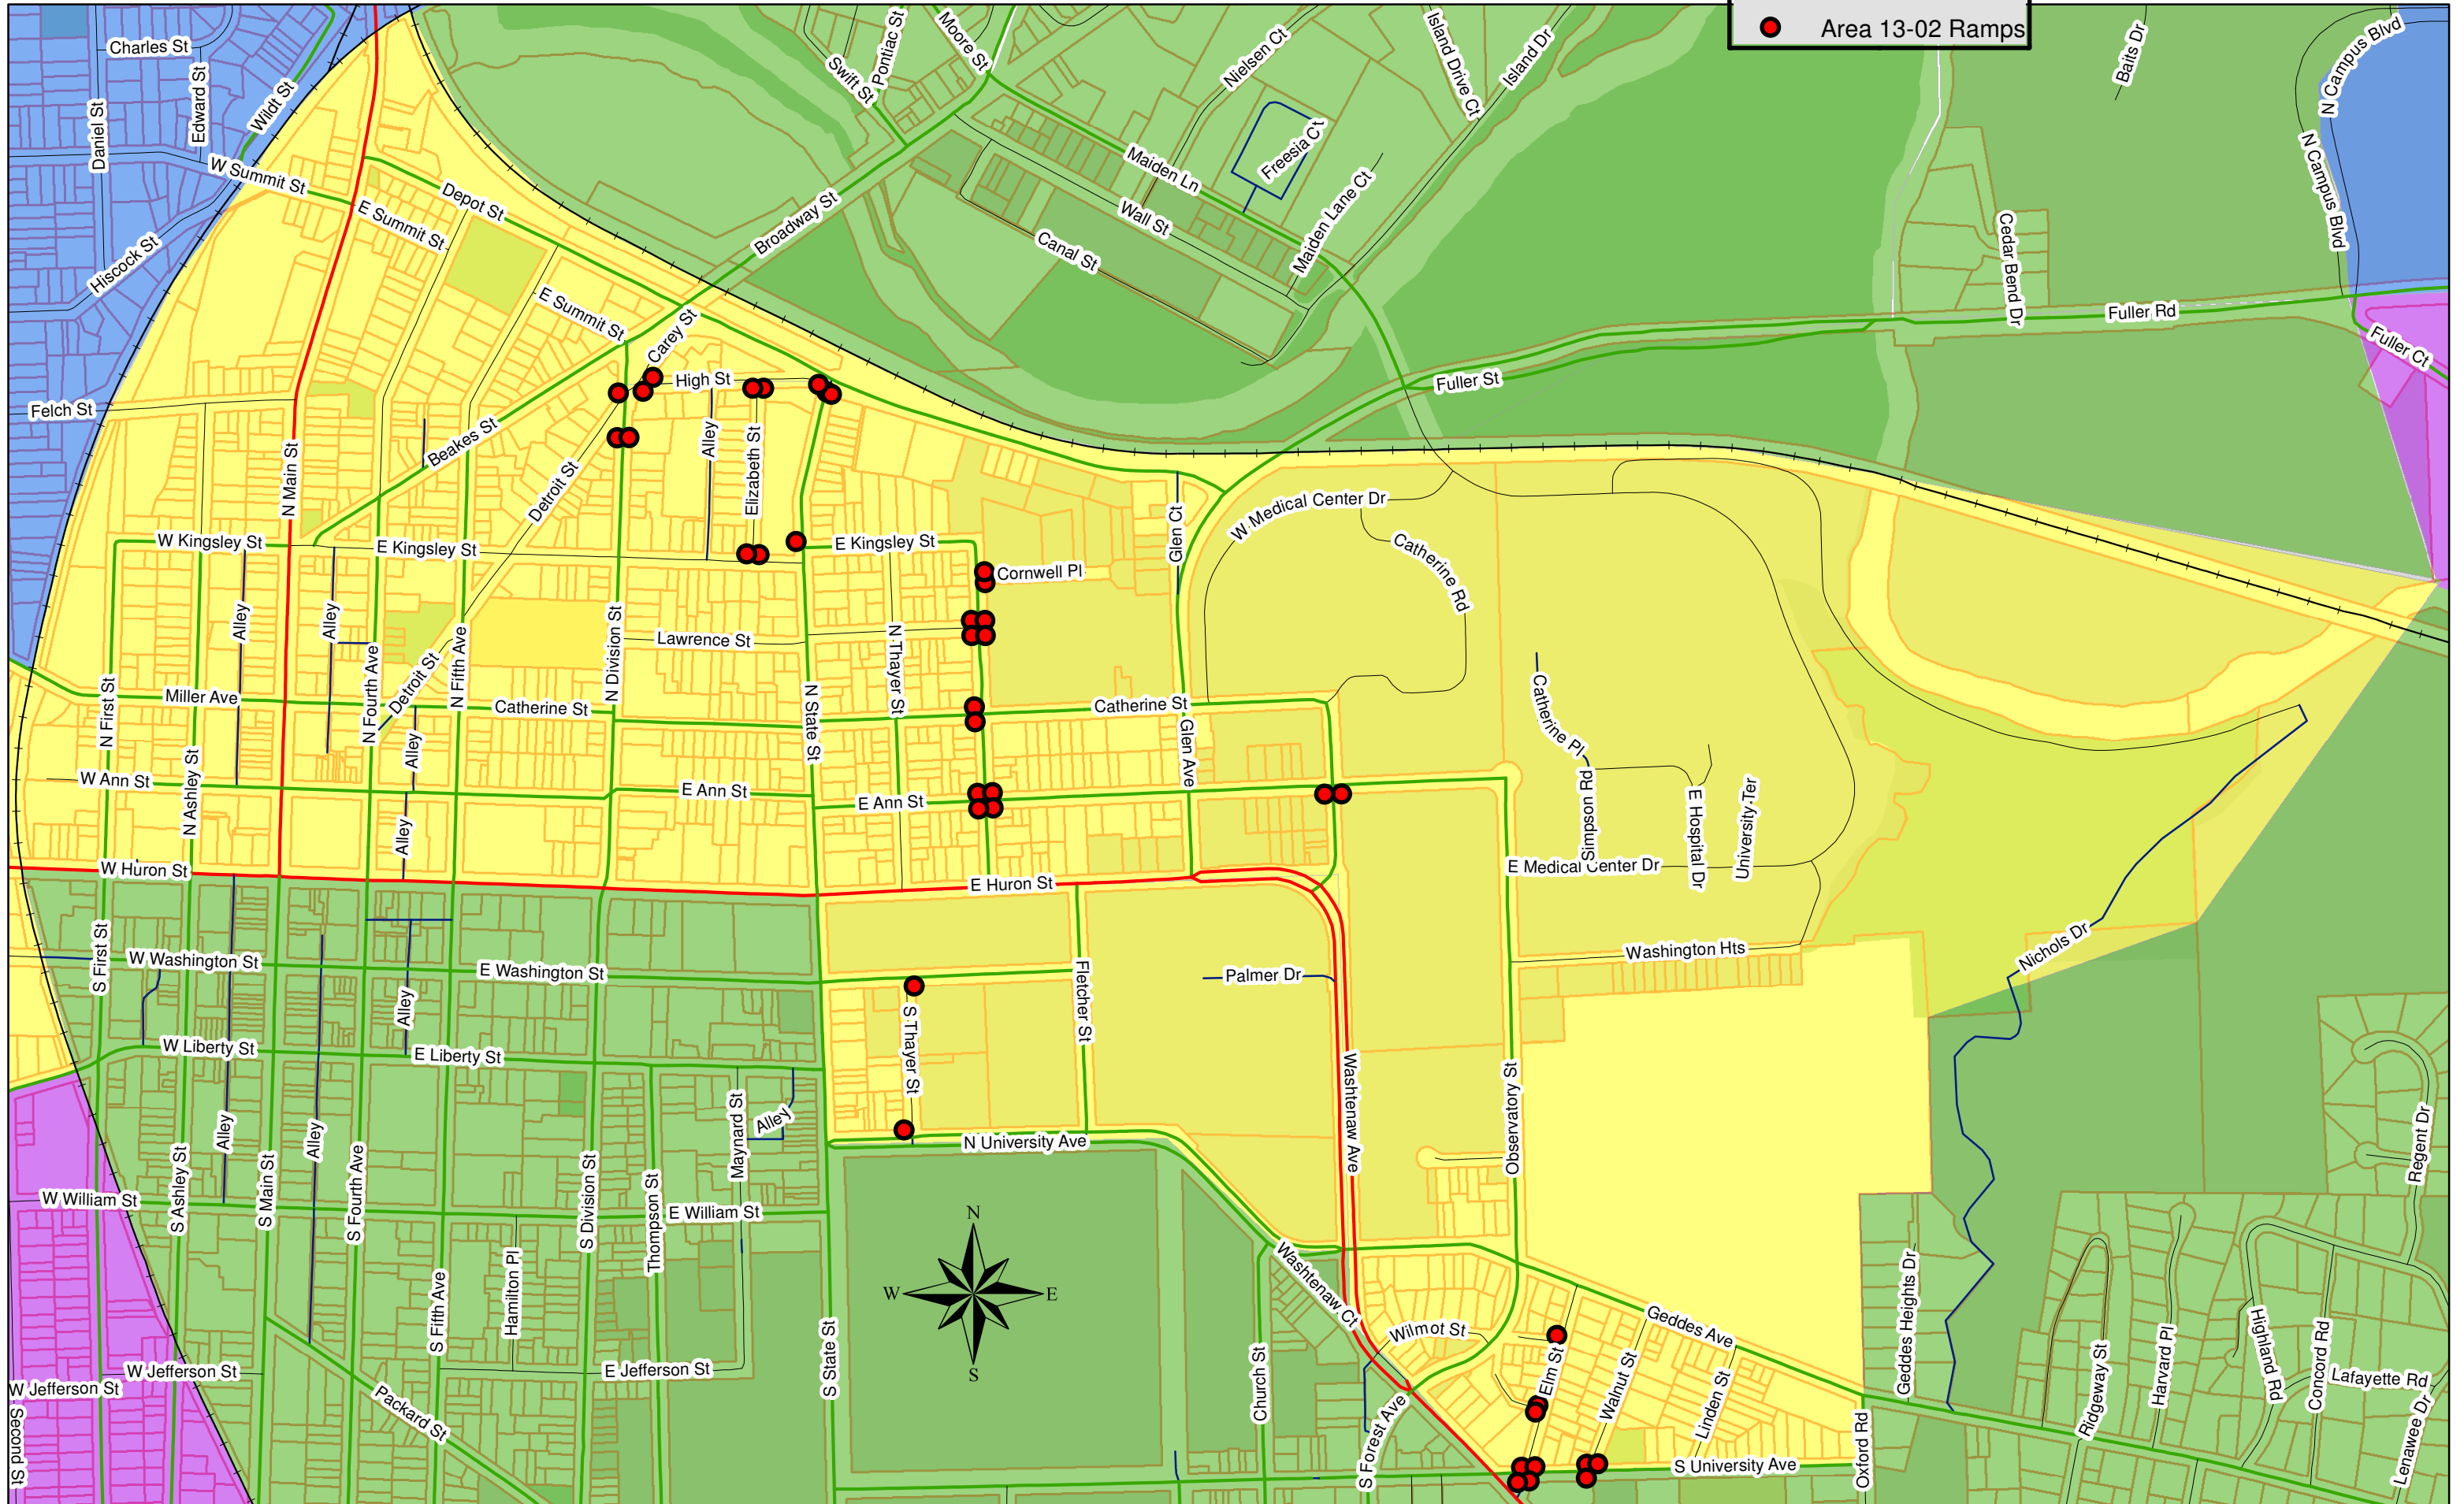

City of Ann Arbor Ramp & Sidewalk Repair Program 2013 Construction Areas

Area 13-01 Ramp Corners

Area 13-02 Ramp Corners

Legend

- Area 13-02 Ramps

Area 13-03 Ramp Corners

Legend

- Area 13-03 Ramps

Area 13-04 North Ramp Corners

Legend

- Area 13-04 Ramps

Area 13-04 South Ramp Corners

Legend

- Area 13-04 Ramps