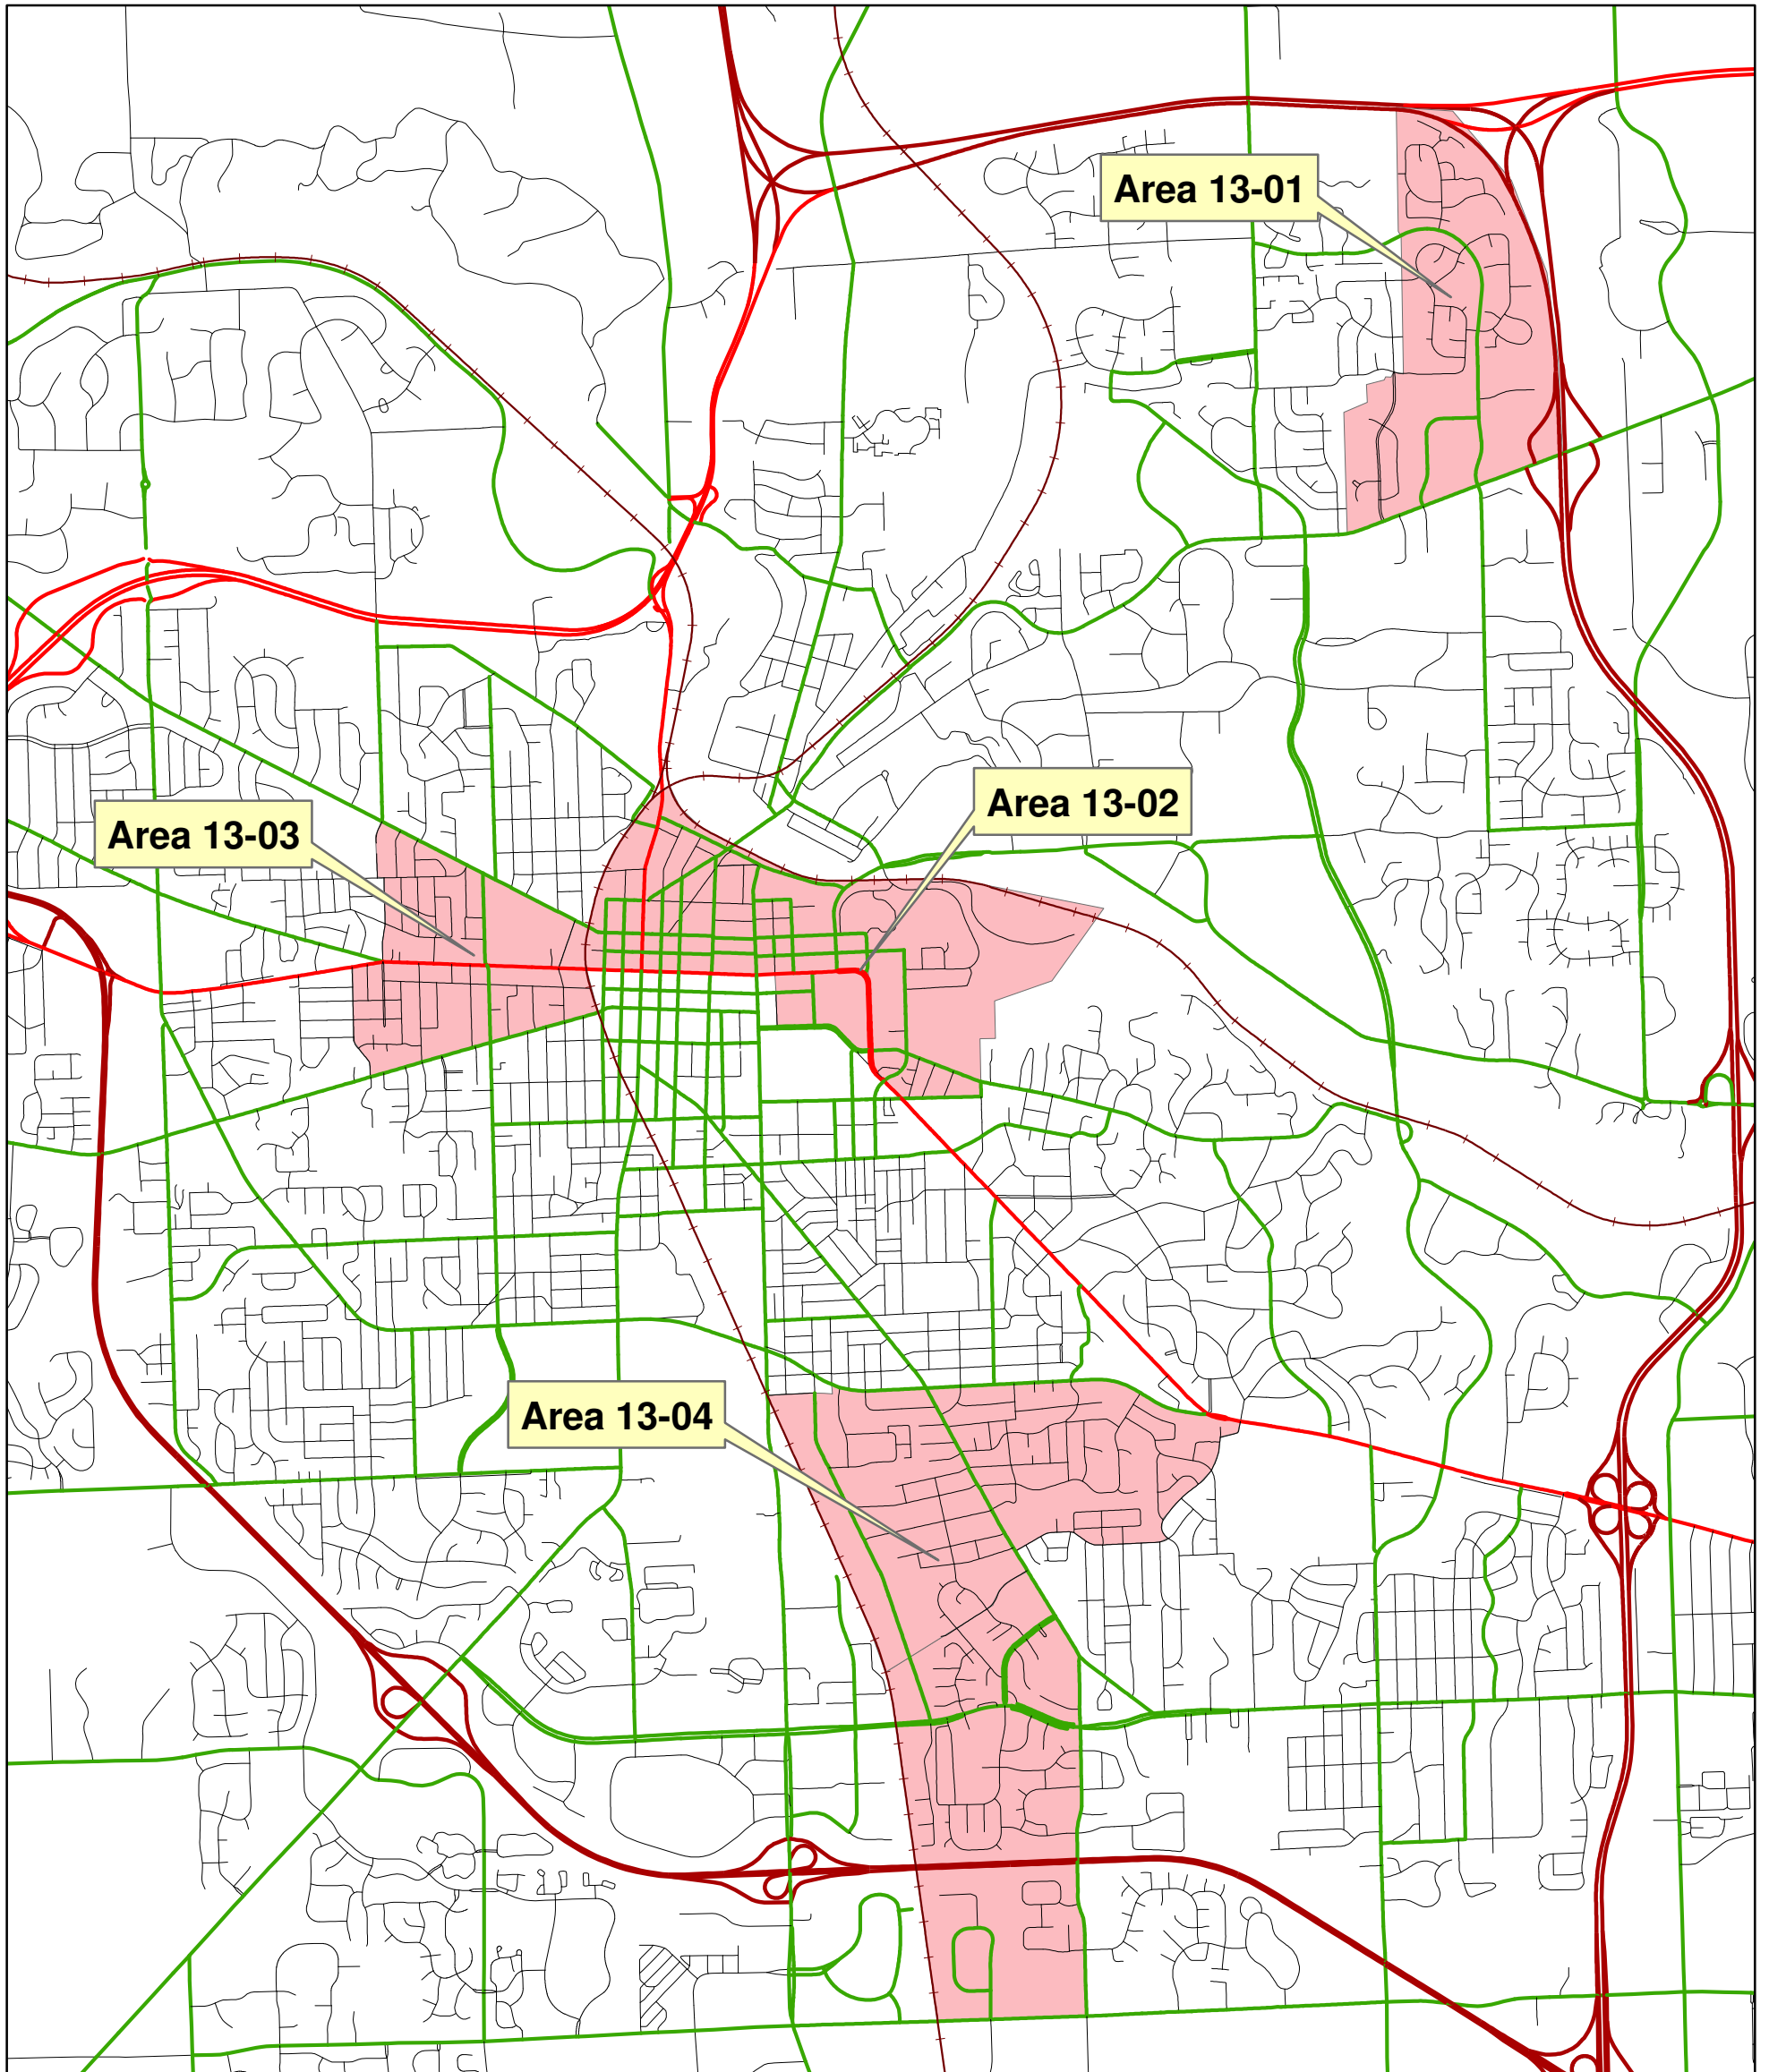

City of Ann Arbor Ramp & Sidewalk Repair Program 2013 Construction Areas

Area 13-01 Ramp Corners

Area 13-02 Ramp Corners

Legend

- Area 13-02 Ramps

Area 13-03 Ramp Corners

Legend

- Area 13-03 Ramps

Area 13-04 North Ramp Corners

Legend

- Area 13-04 Ramps

Area 13-04 South Ramp Corners

Legend

- Area 13-04 Ramps