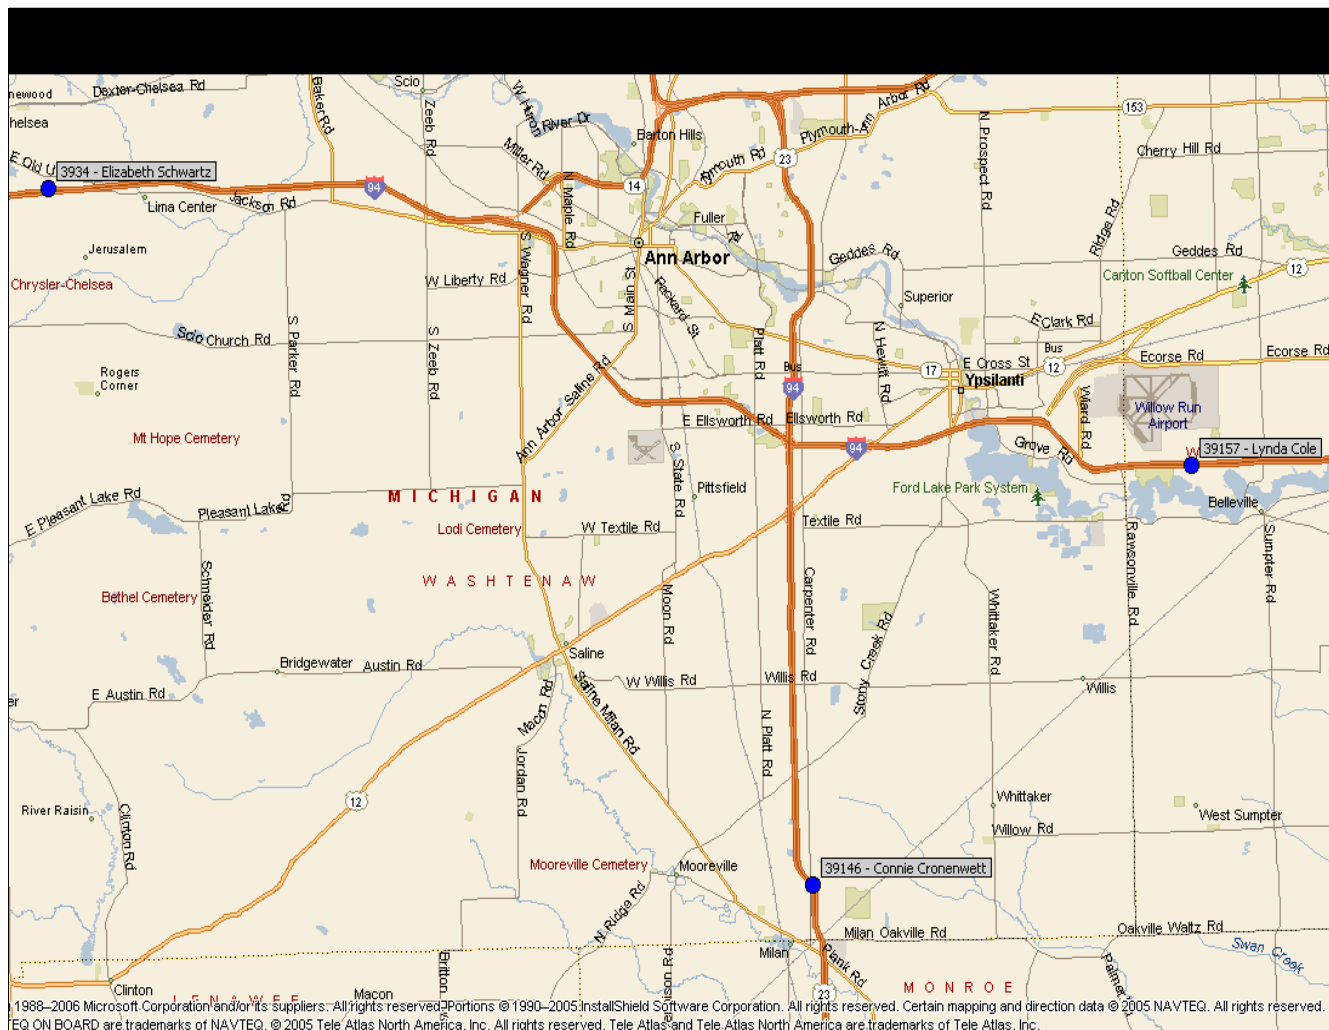

P 734.327.8999
F 734.327.9104
W adamsoutdoor.com

2

© 1988–2006 Microsoft Corporation and/or its suppliers. All rights reserved. Portions © 1990–2005 InstallShield Software Corporation. All rights reserved. Certain mapping and direction data © 2005 NAVTEQ. All rights reserved. E-GO ON BOARD are trademarks of NAVTEQ. © 2005 Tele Atlas North America, Inc. All rights reserved. Tele Atlas and Tele Atlas North America are trademarks of Tele Atlas, Inc.

- Poster Locations
- Bulletin Locations
- Digital Locations

Washtenaw County, Michigan

Art In The Sky Location Map