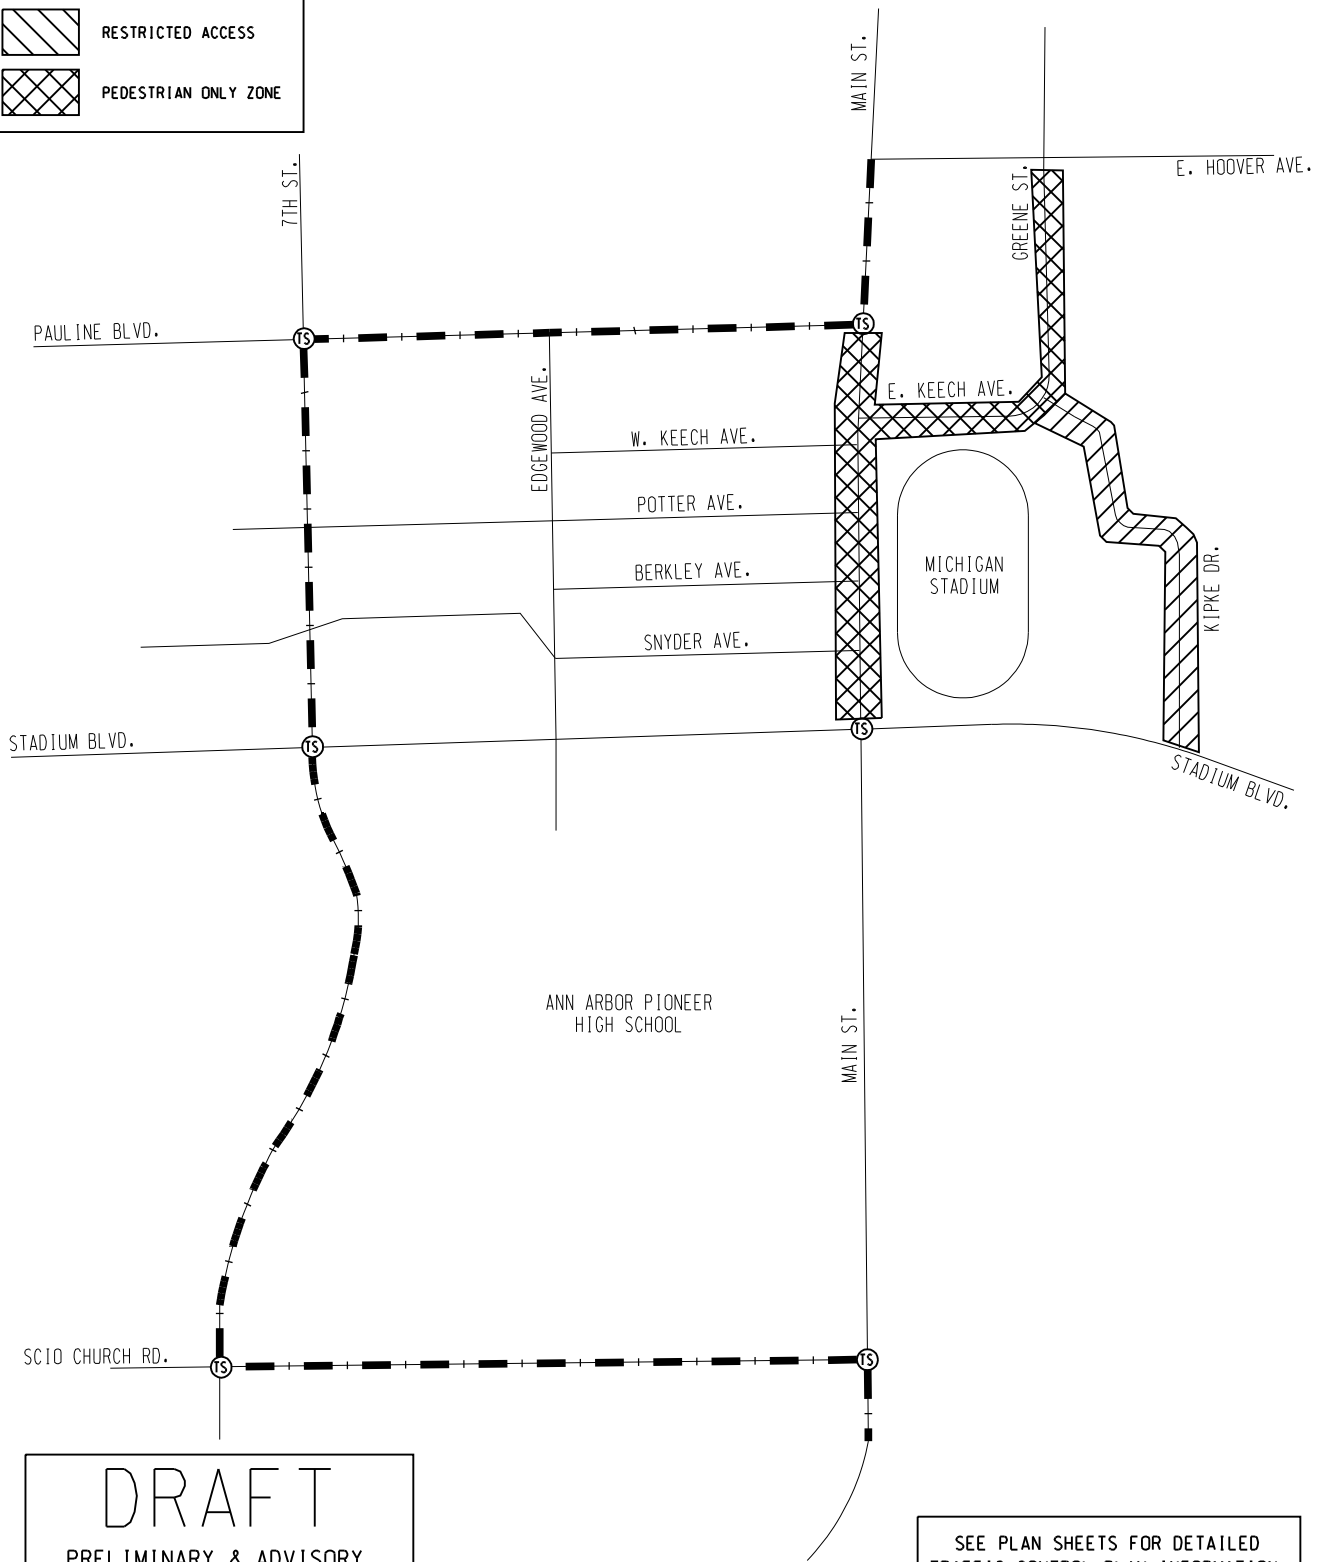

**LEGEND**

-  TRAFFIC SIGNAL
-  DETOUR ROUTE
-  RESTRICTED ACCESS
-  PEDESTRIAN ONLY ZONE

**DRAFT**  
 PRELIMINARY & ADVISORY  
 FOR INTERNAL UM REVIEW ONLY

SEE PLAN SHEETS FOR DETAILED  
 TRAFFIC CONTROL PLAN INFORMATION.