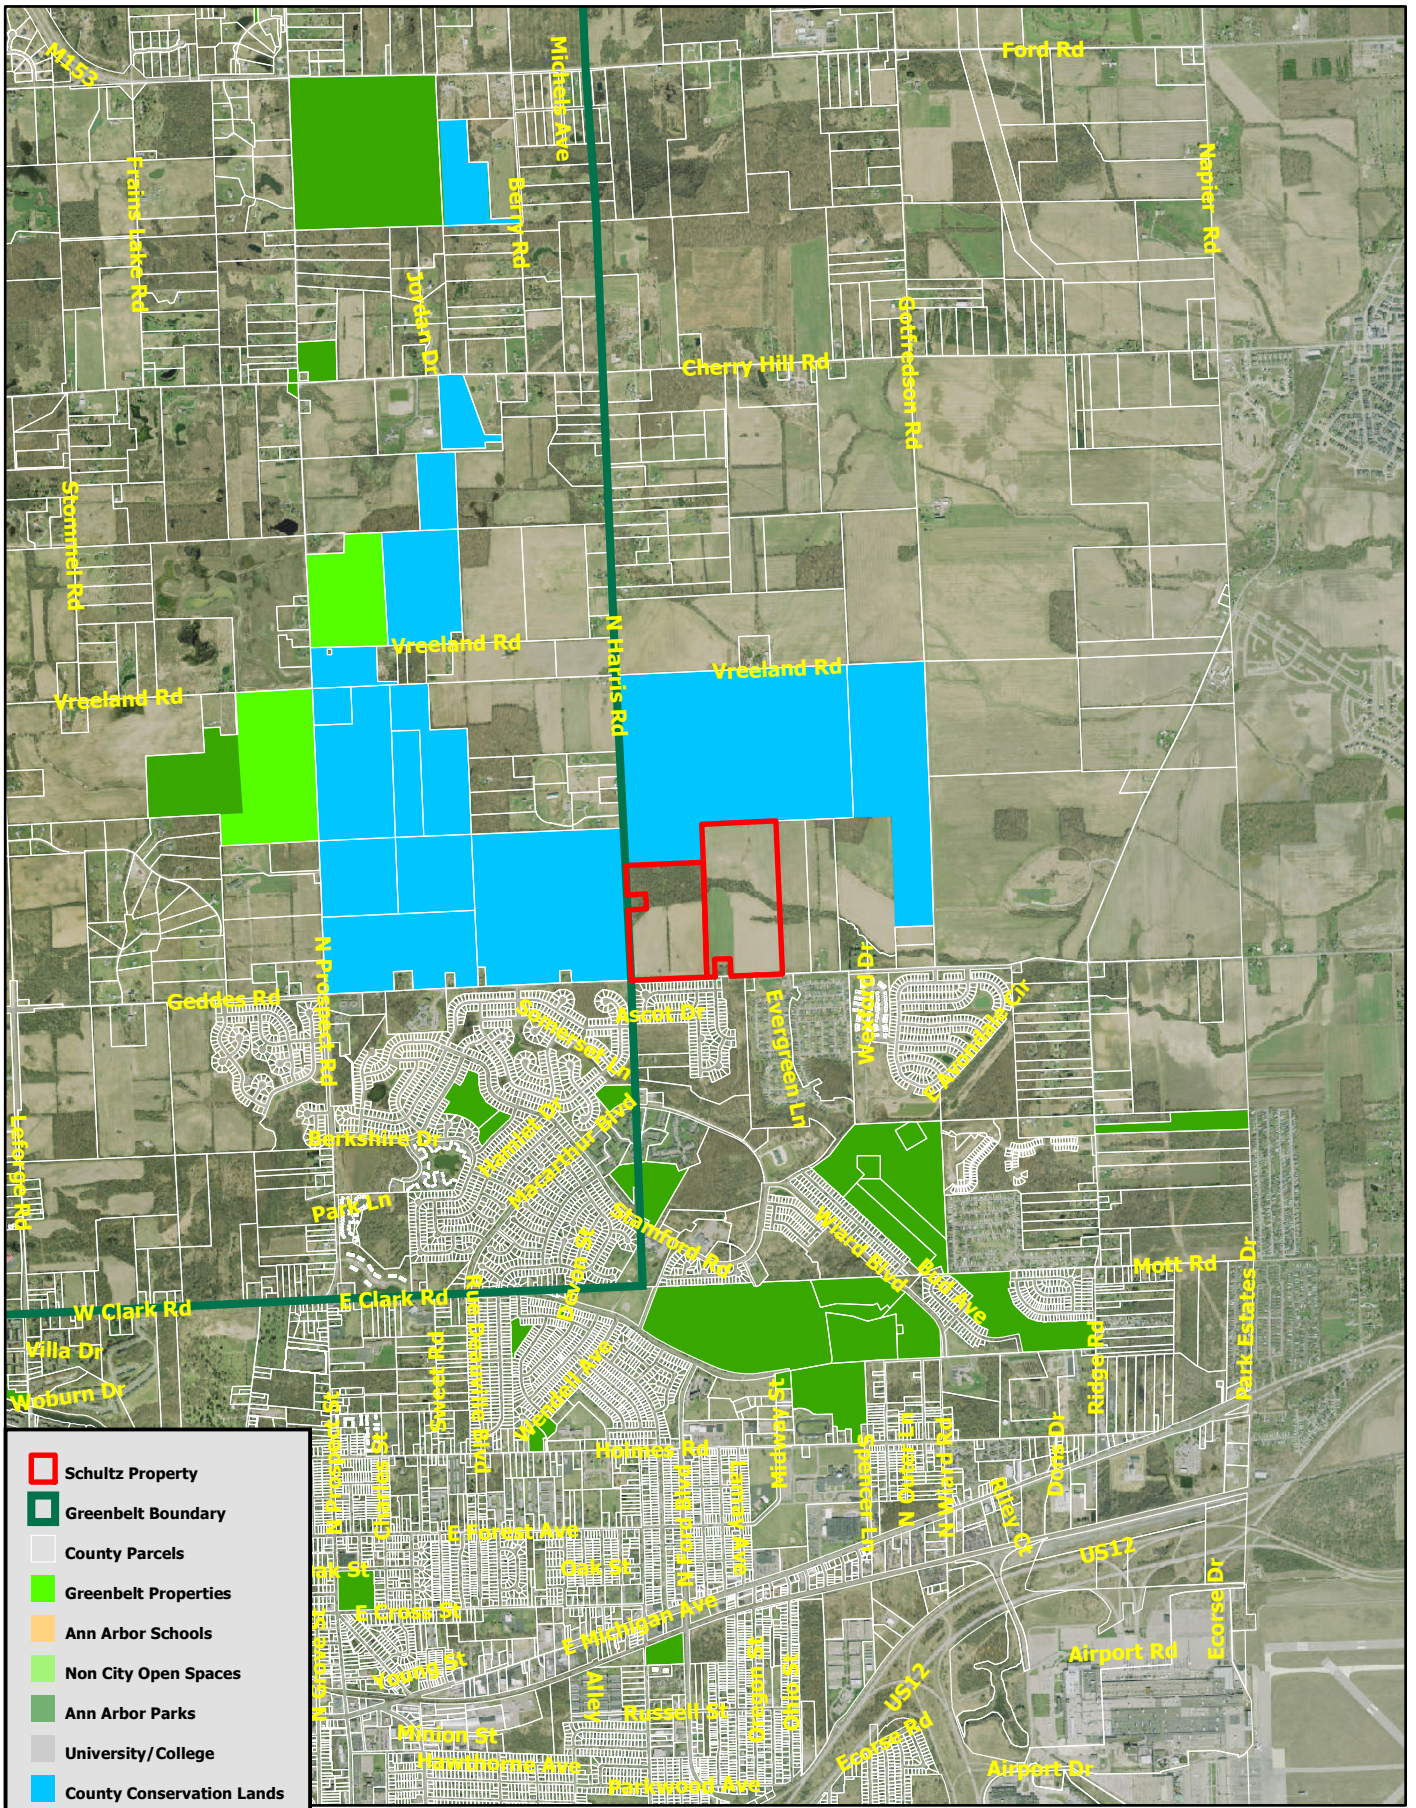

Owner: Robert Schultz

- Schultz Property
- Greenbelt Boundary
- County Parcels
- Greenbelt Properties
- Ann Arbor Schools
- Non City Open Spaces
- Ann Arbor Parks
- University/College
- County Conservation Lands
- County Parks/Preserves