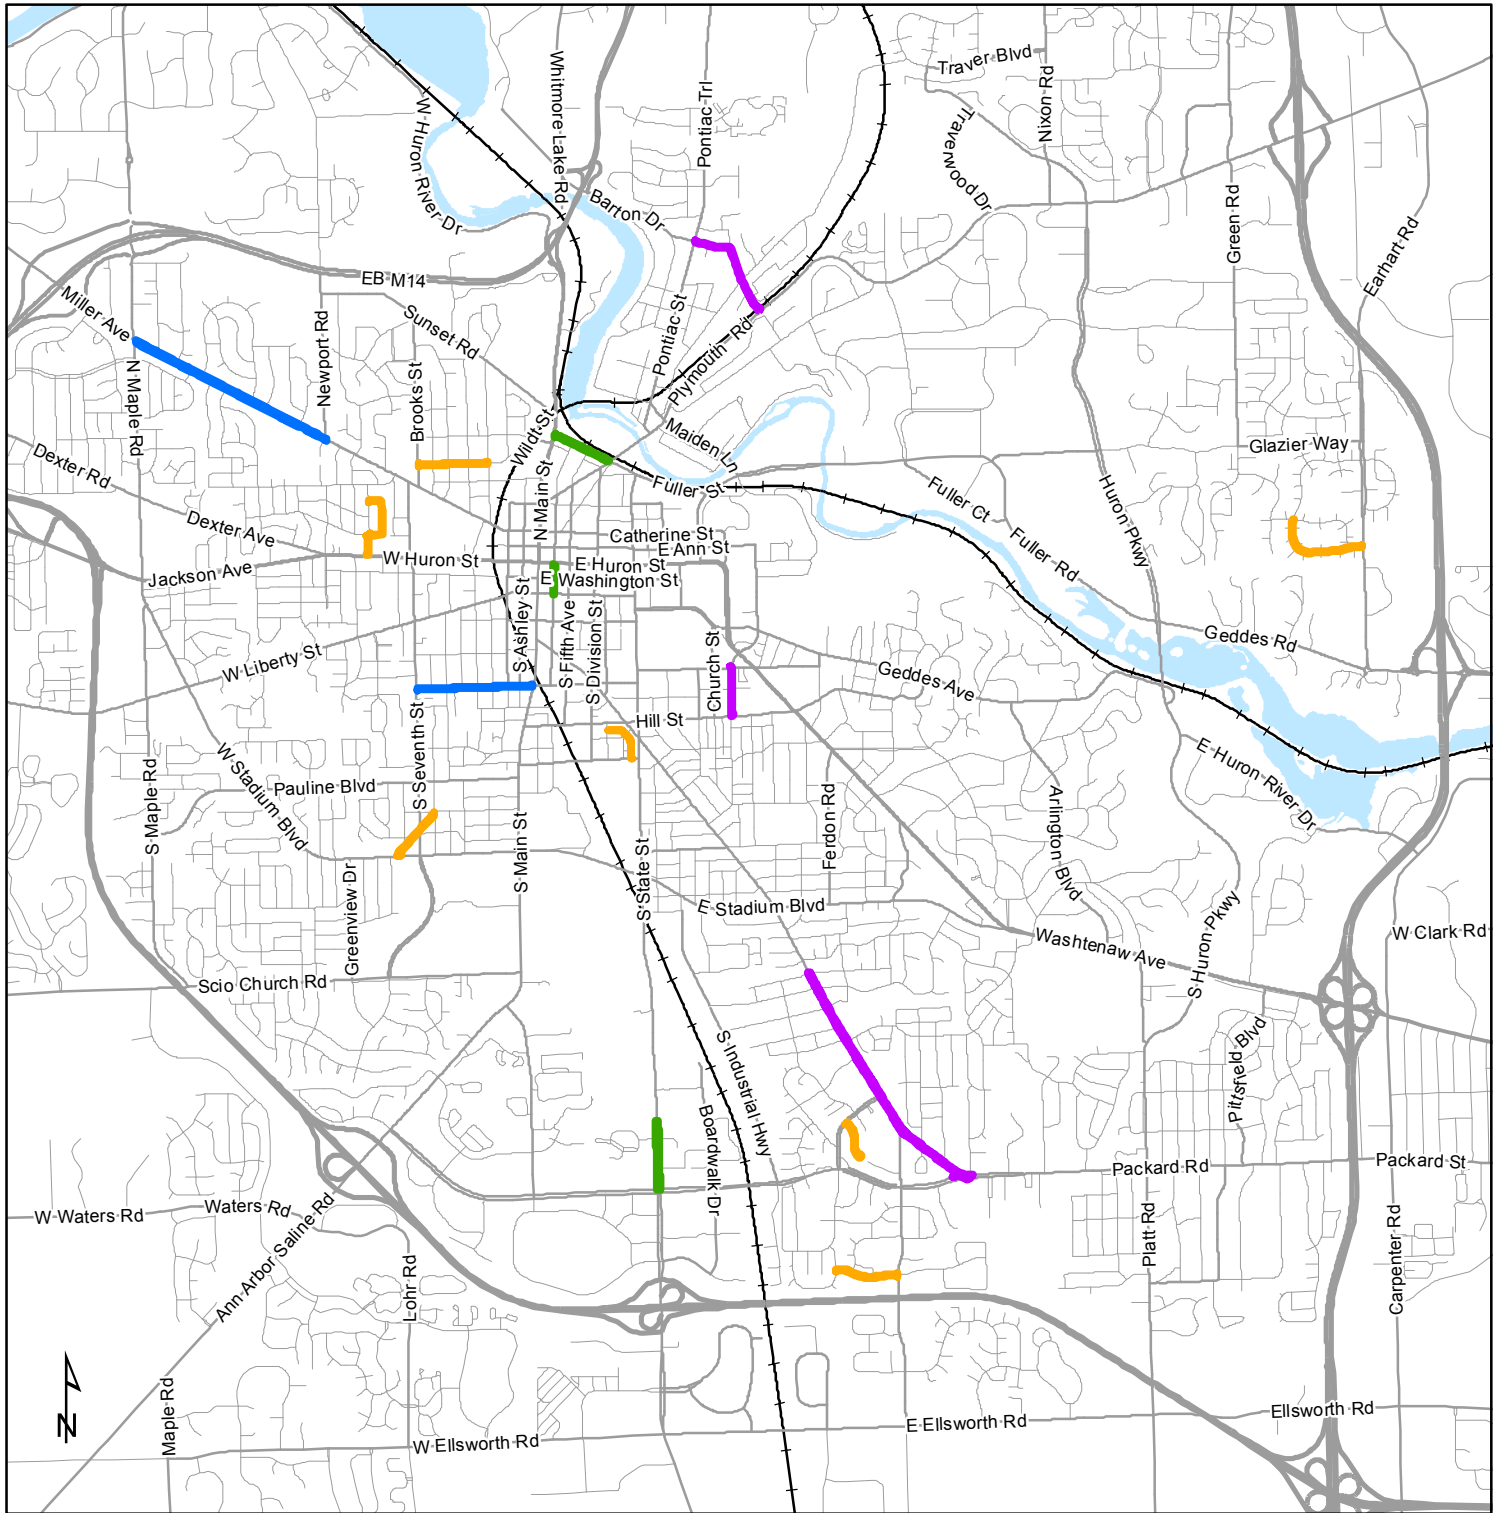

# Tentative 2013 Road Construction Projects

No Scale

Major Streets, All Season

Major Streets, Late Season

Major Streets, Early Season

Local Streets, TBD

Copyright 2013 City of Ann Arbor, Michigan

No part of this product shall be reproduced or transmitted in any form or by any means, electronic or mechanical, for any purposes, without prior written permission from the City of Ann Arbor.

This map complies with National Map Accuracy Standards for mapping at 1 inch = 100 feet. The City of Ann Arbor and its mapping contractors assume no legal responsibility for the content and/or inappropriate use of information represented on this map.