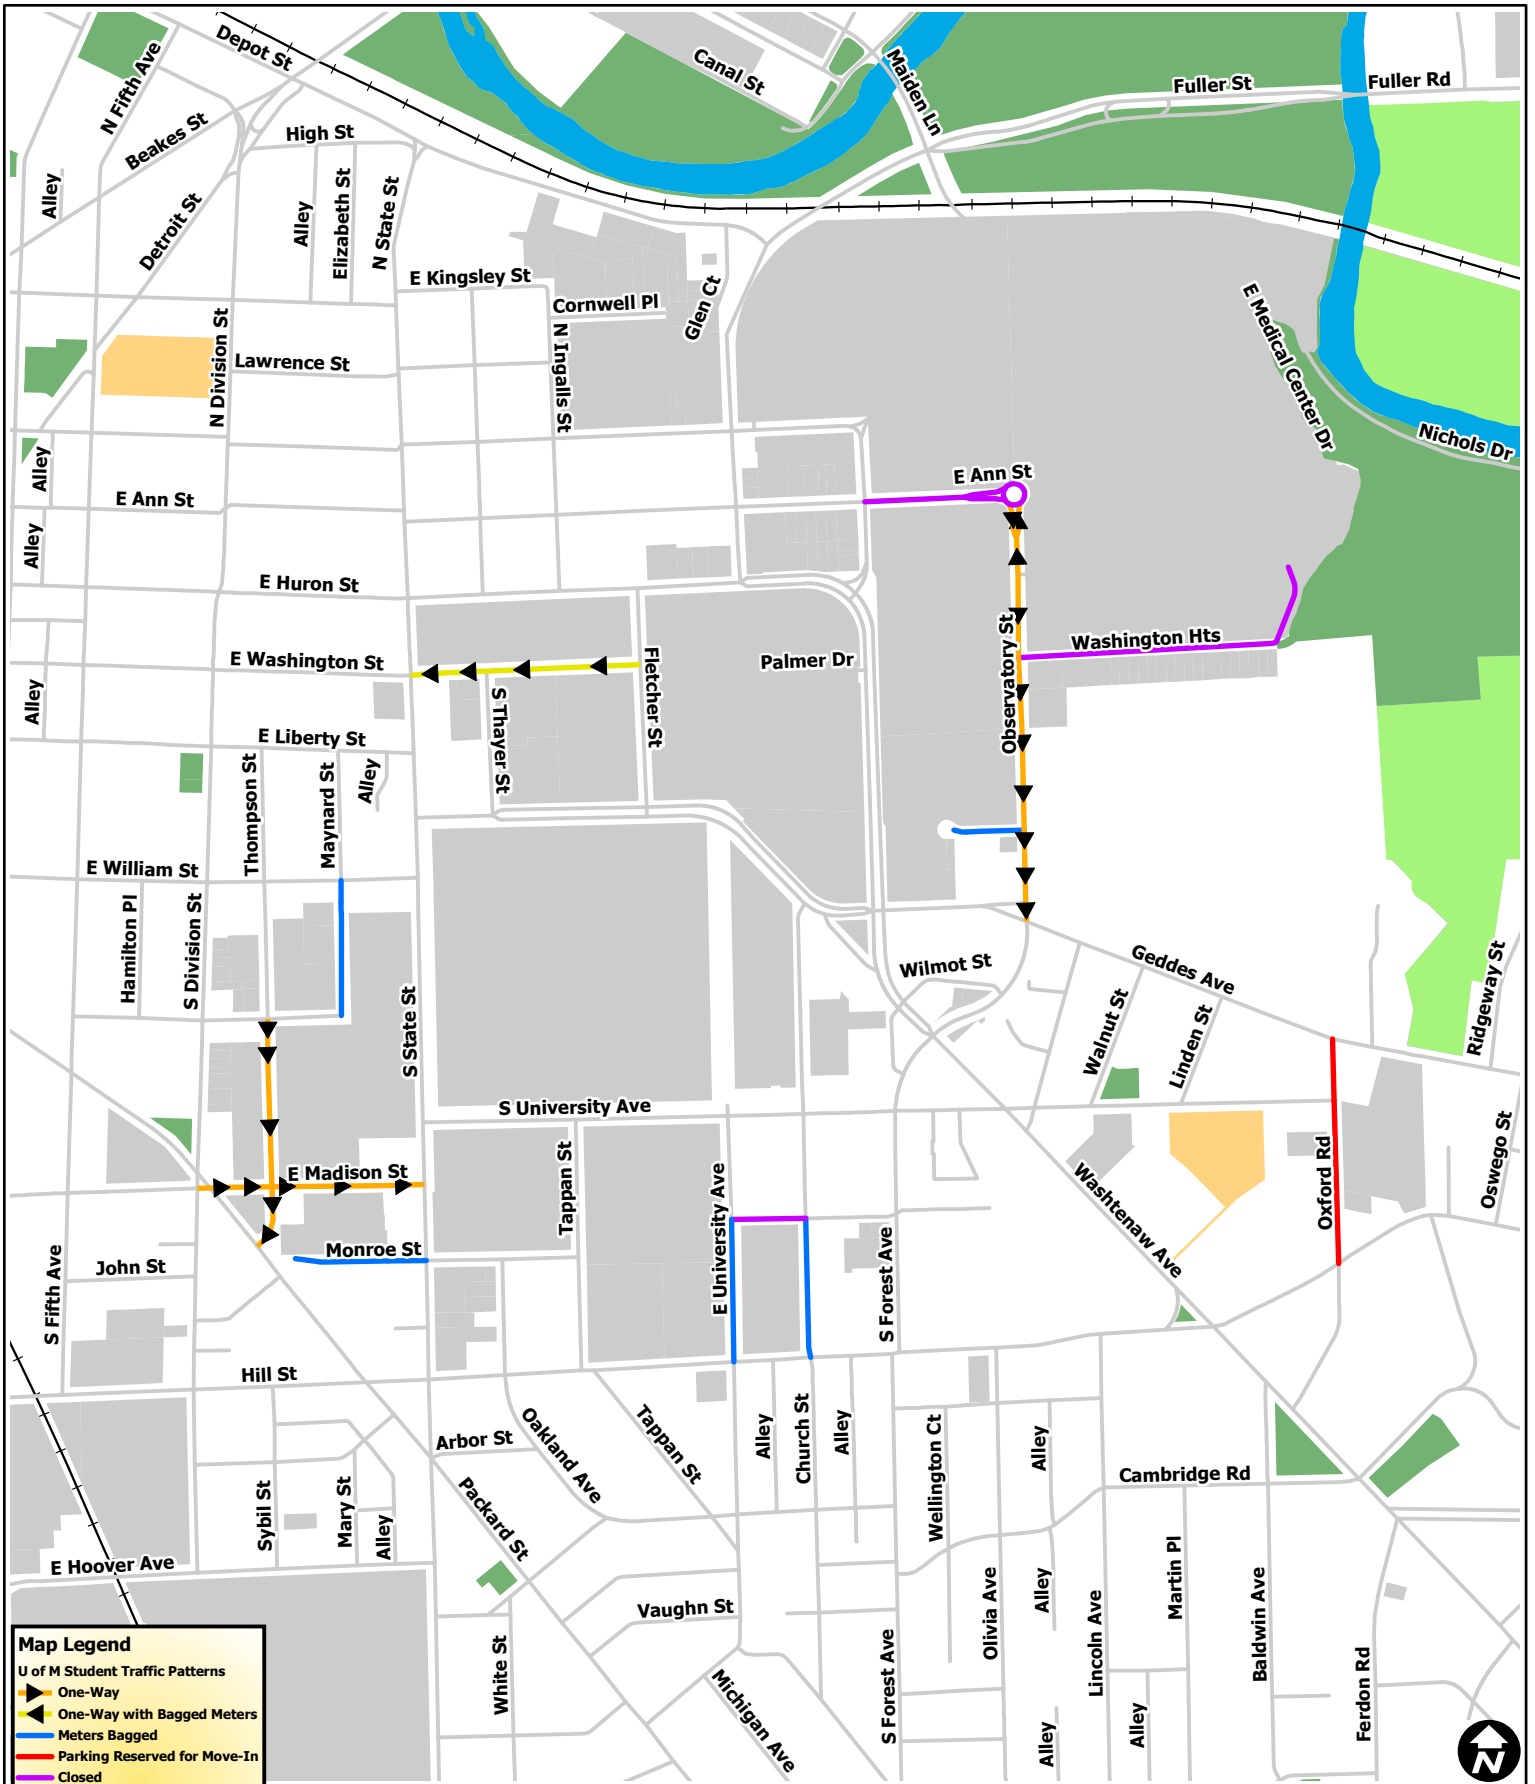

University of Michigan Student Move-In Program

Map Legend

- U of M Student Traffic Patterns
- One-Way
- One-Way with Bagged Meters
- Meters Bagged
- Parking Reserved for Move-In
- Closed
- Street Centerlines
- Railroads
- Huron River
- Parks
- Schools
- Non City Open Spaces
- University