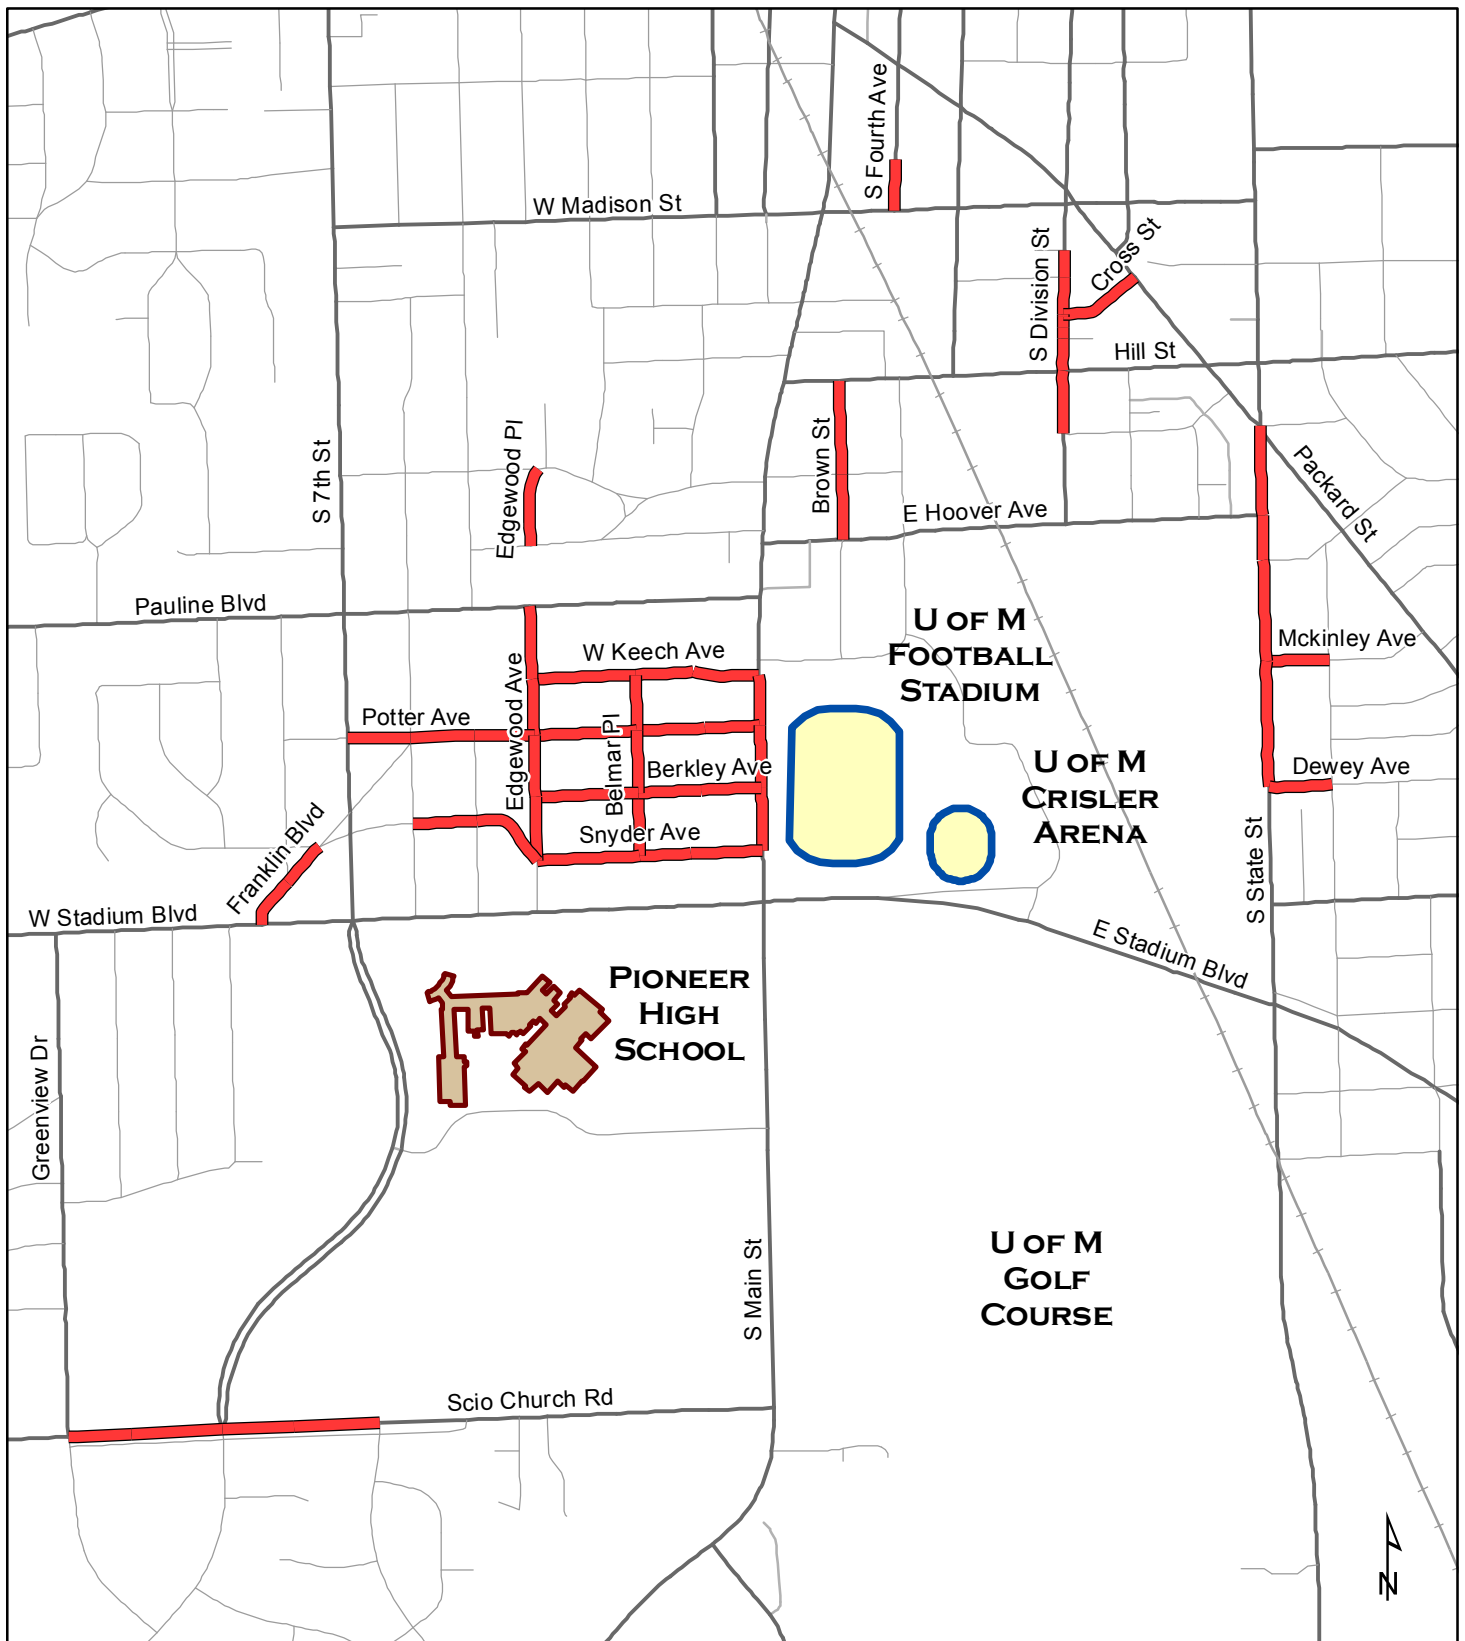

U of M Football Stadium Event Restricted On-Street Parking

No Scale

 Restricted On-Street Parking

Copyright 2013 City of Ann Arbor, Michigan

No part of this product shall be reproduced or transmitted in any form or by any means, electronic or mechanical, for any purposes, without prior written permission from the City of Ann Arbor. This map complies with National Map Accuracy Standards for mapping at 1 inch = 100 feet. The City of Ann Arbor and its mapping contractors assume no legal responsibility for the content and/or inappropriate use of information represented on this map.