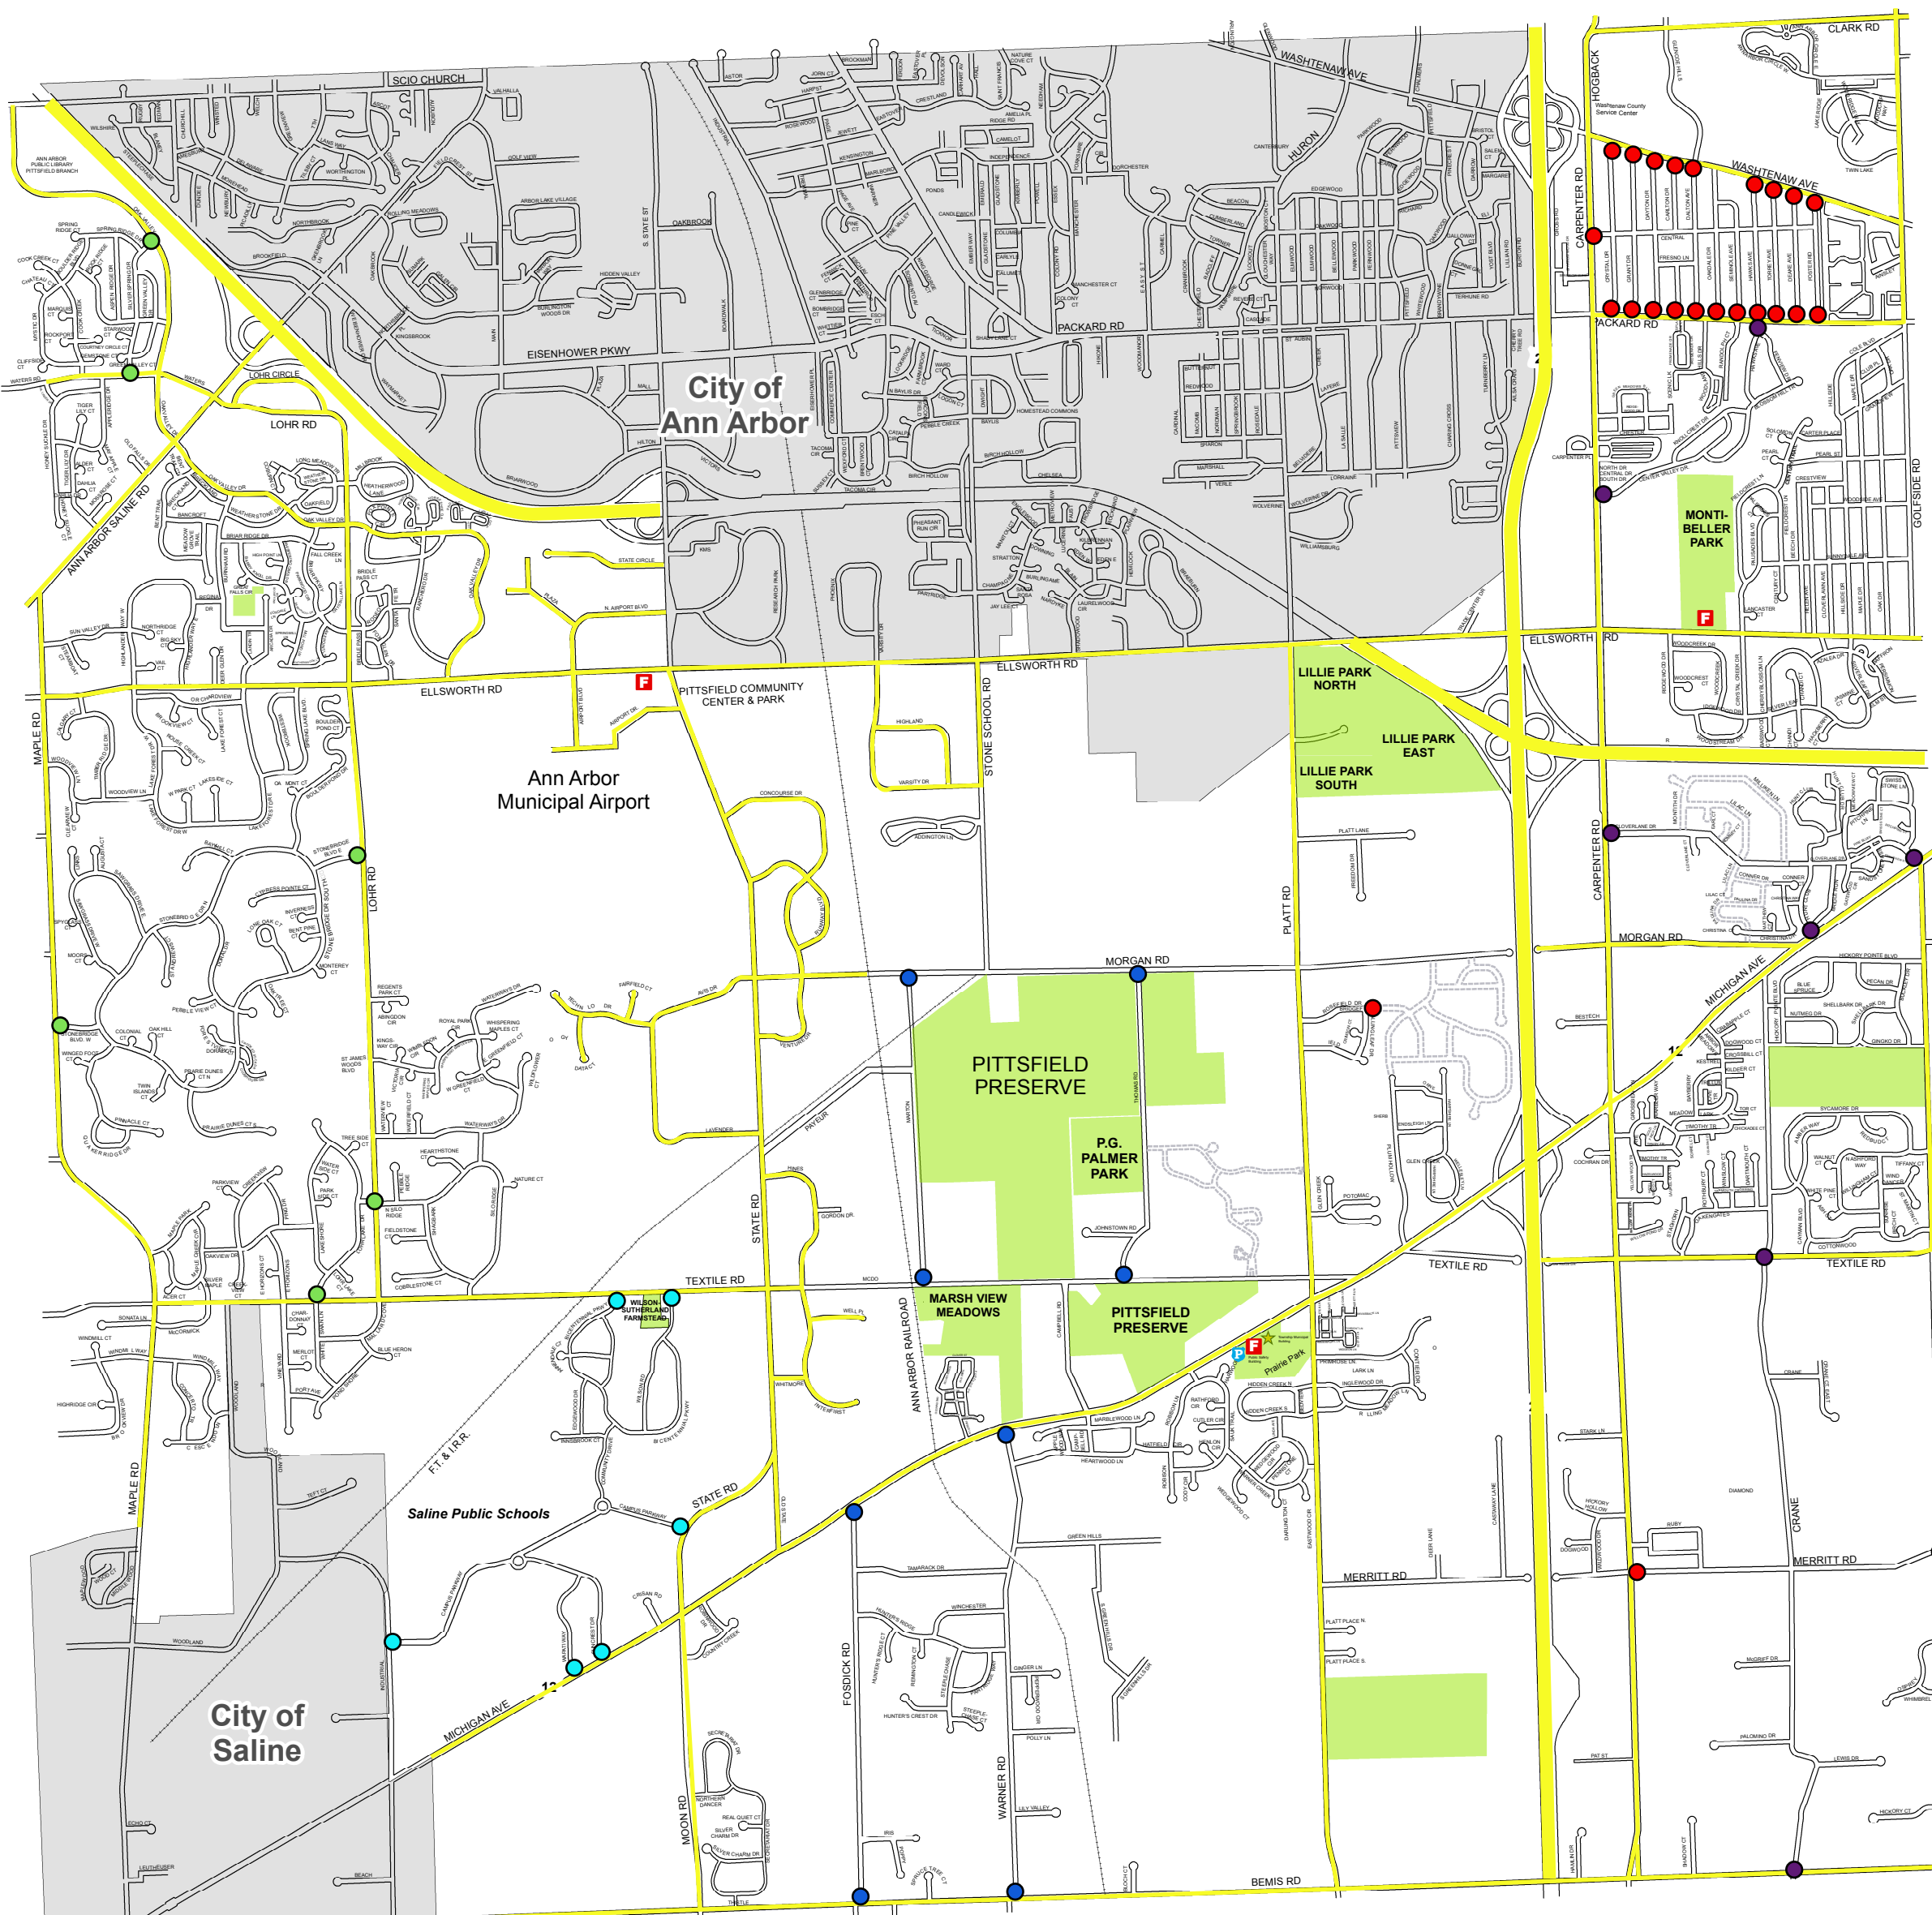

Pittsfield Charter Township
Administrative Offices
6201 W. Michigan Ave.
Ann Arbor, MI 48108
(734) 822 - 3101

www.pittsfield-mi.gov

ROAD COMMITTEE PROPOSED TRUCK ROUTES

- Existing Roads
- Future Roads
- Fire Stations
- Police
- Township Administration Building
- Parks
- Proposed Truck Routes
- Existing No Thru Truck Signs
- Signs 2013
- Signs 2014
- Signs 2015
- Signs 2016

0 0.25 0.5 1 Miles

LAST UPDATED 2/28/2013, JKW